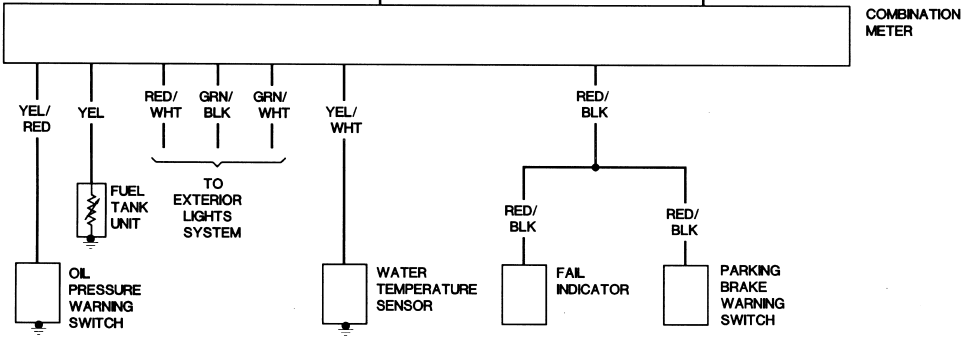

HOT IN START AND RUN

FUSE 15A
GRN/BLU

COMBINATION SWITCH
RED/GRN

B1600 PICKUP

HOT IN START AND RUN

FUSE 10A
GRN/YEL

ROTARY PICKUP