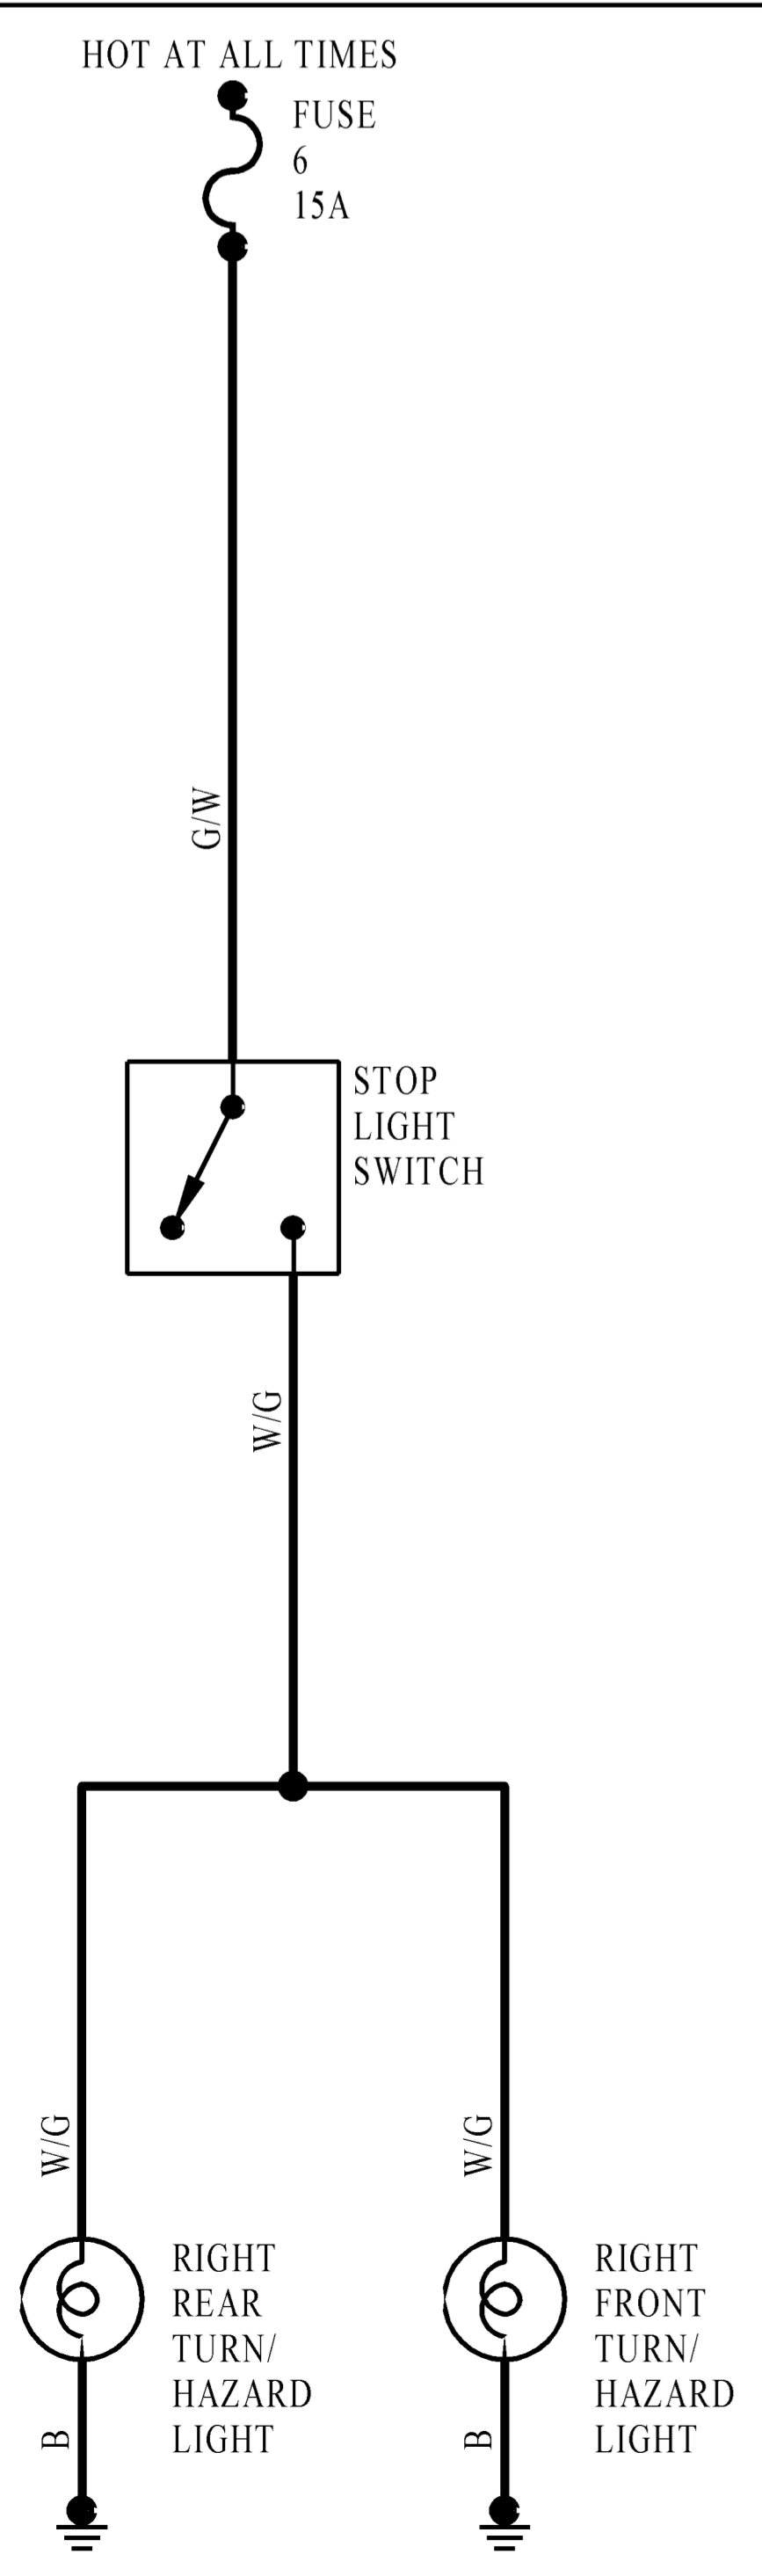

1987-93 MAZDA B-SERIES CHASSIS SCHEMATIC

DIAGRAM 12