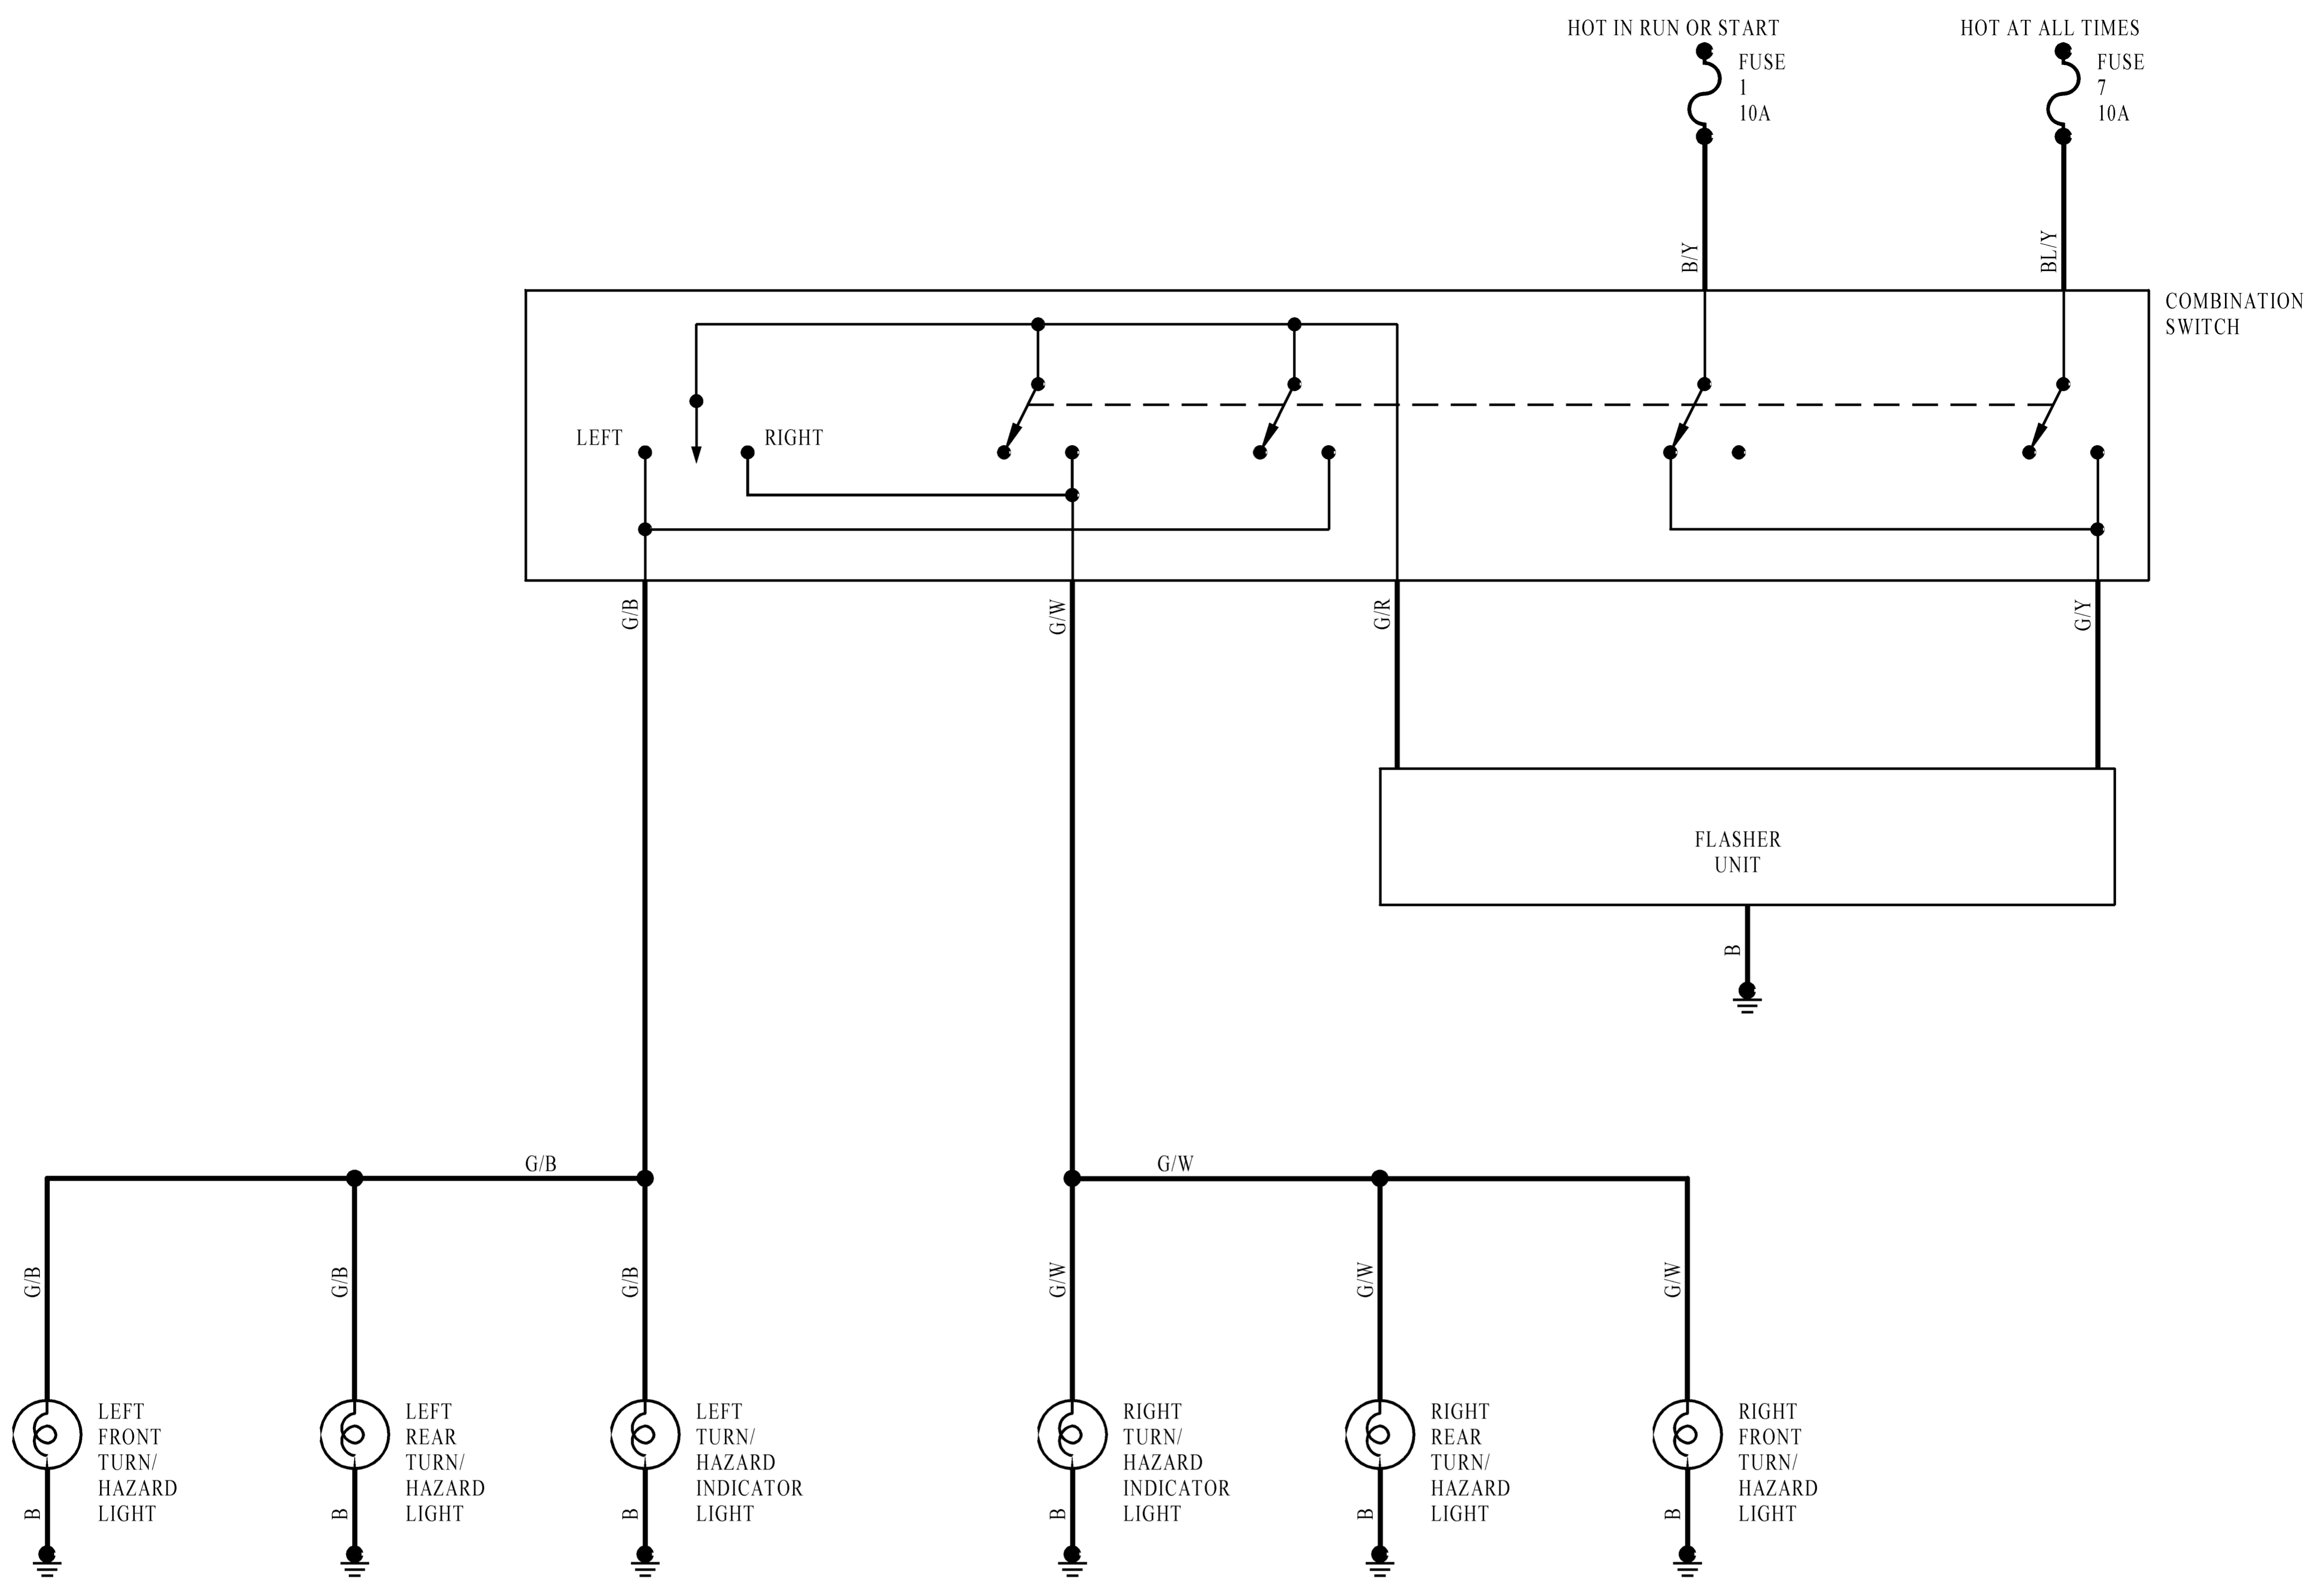

1987-93 MAZDA B-SERIES CHASSIS SCHEMATIC

DIAGRAM 12