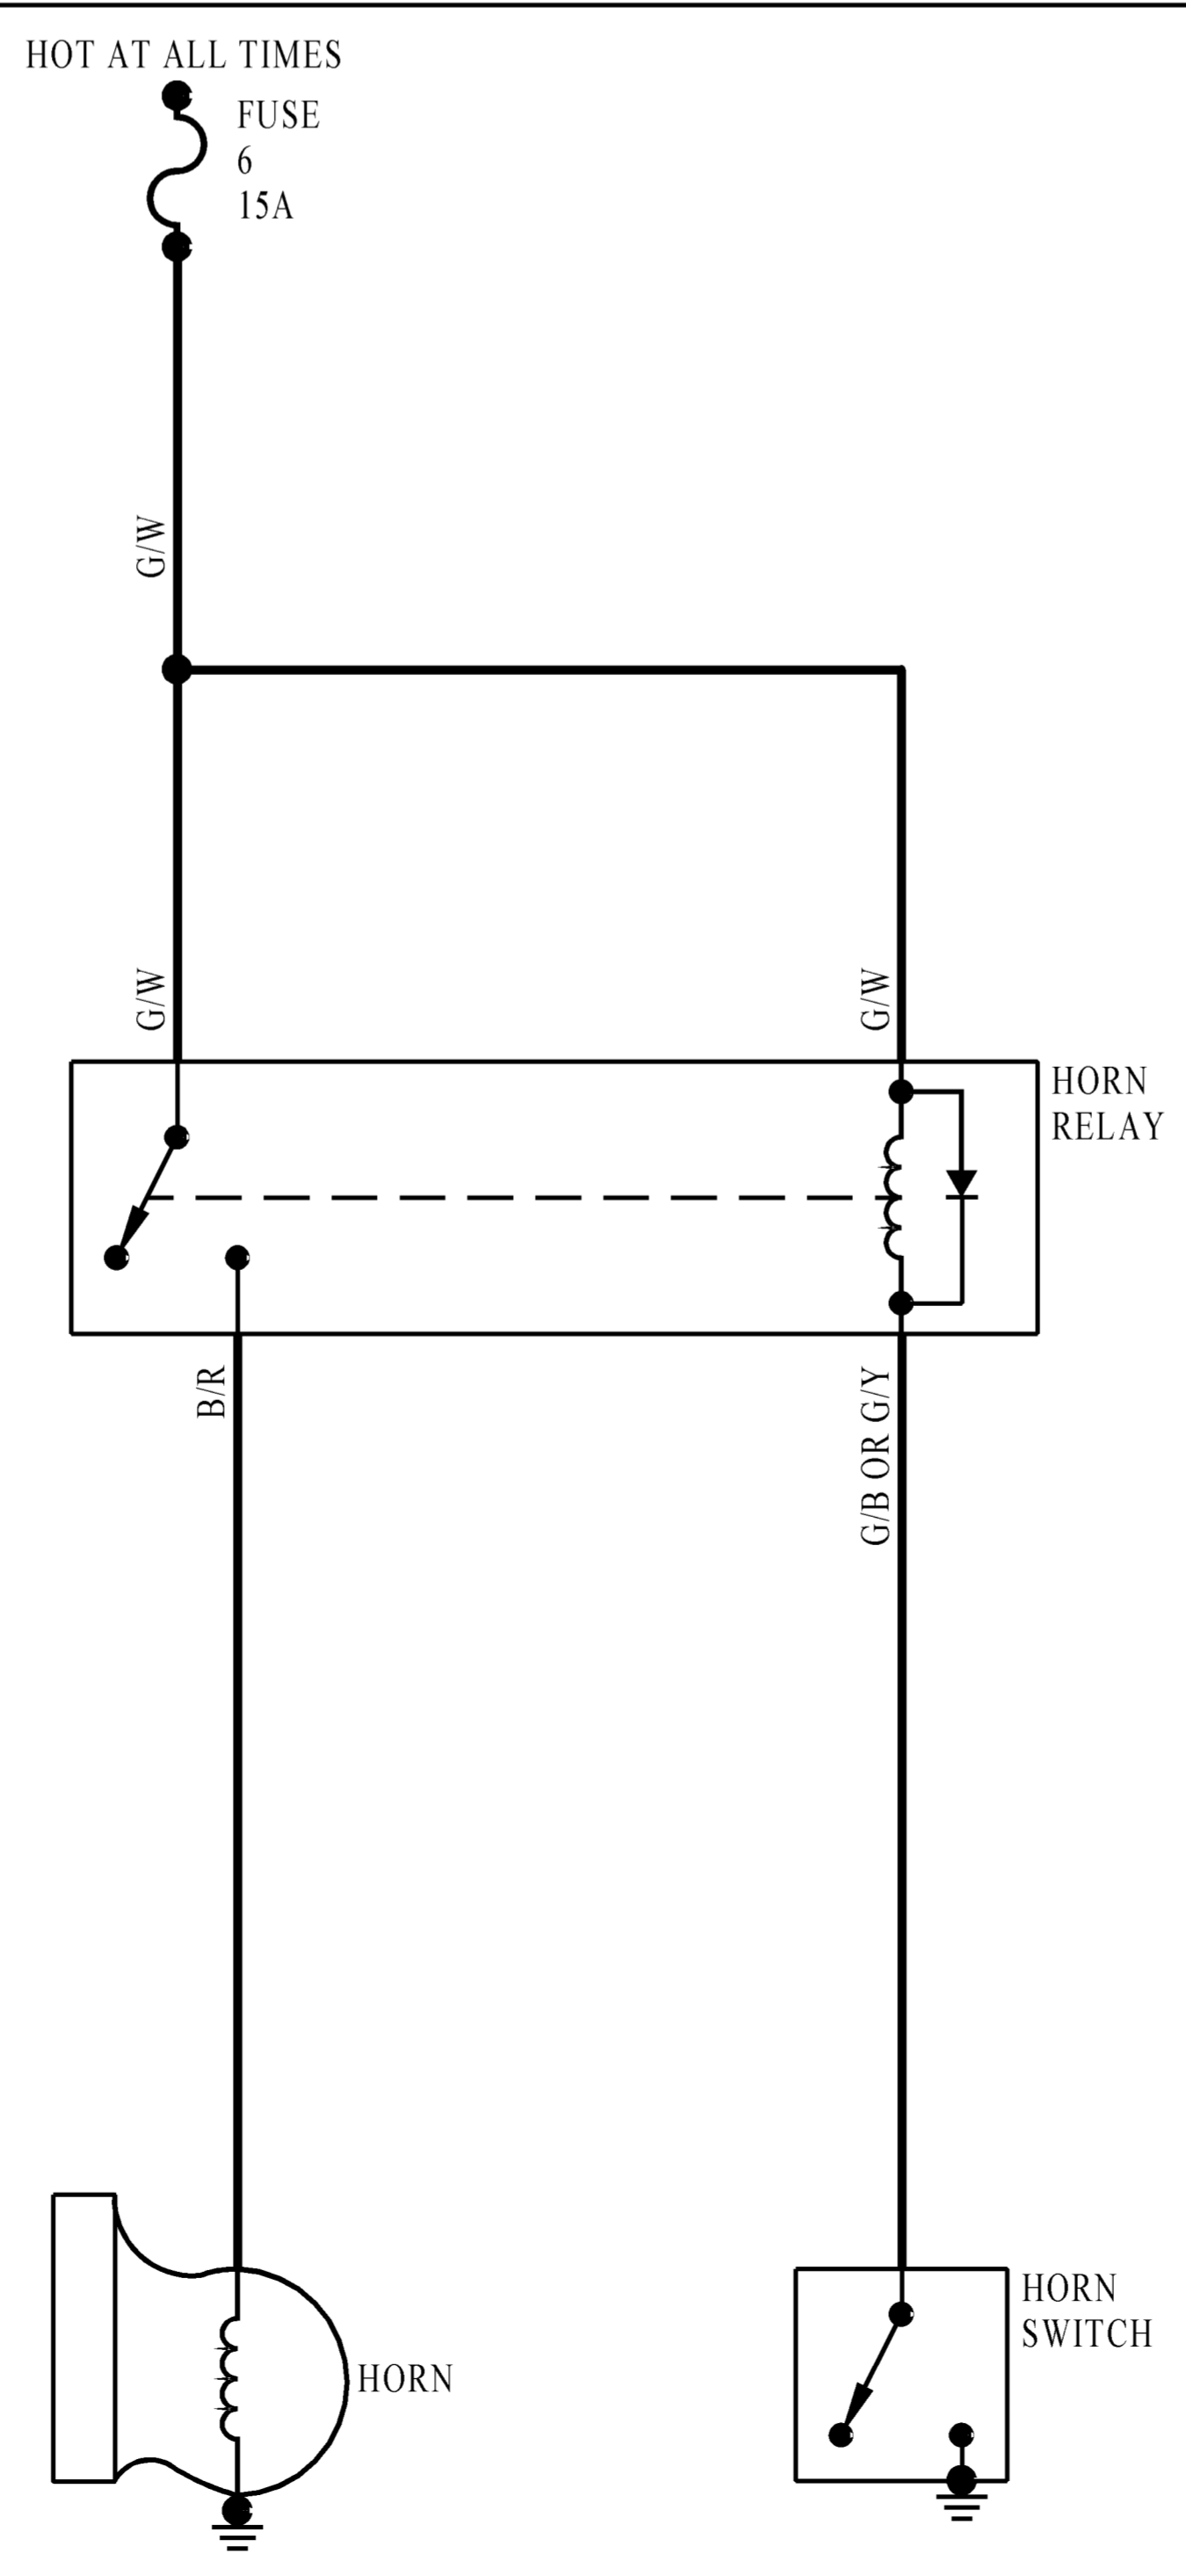

1987-93 MAZDA B-SERIES CHASSIS SCHEMATIC

DIAGRAM 12