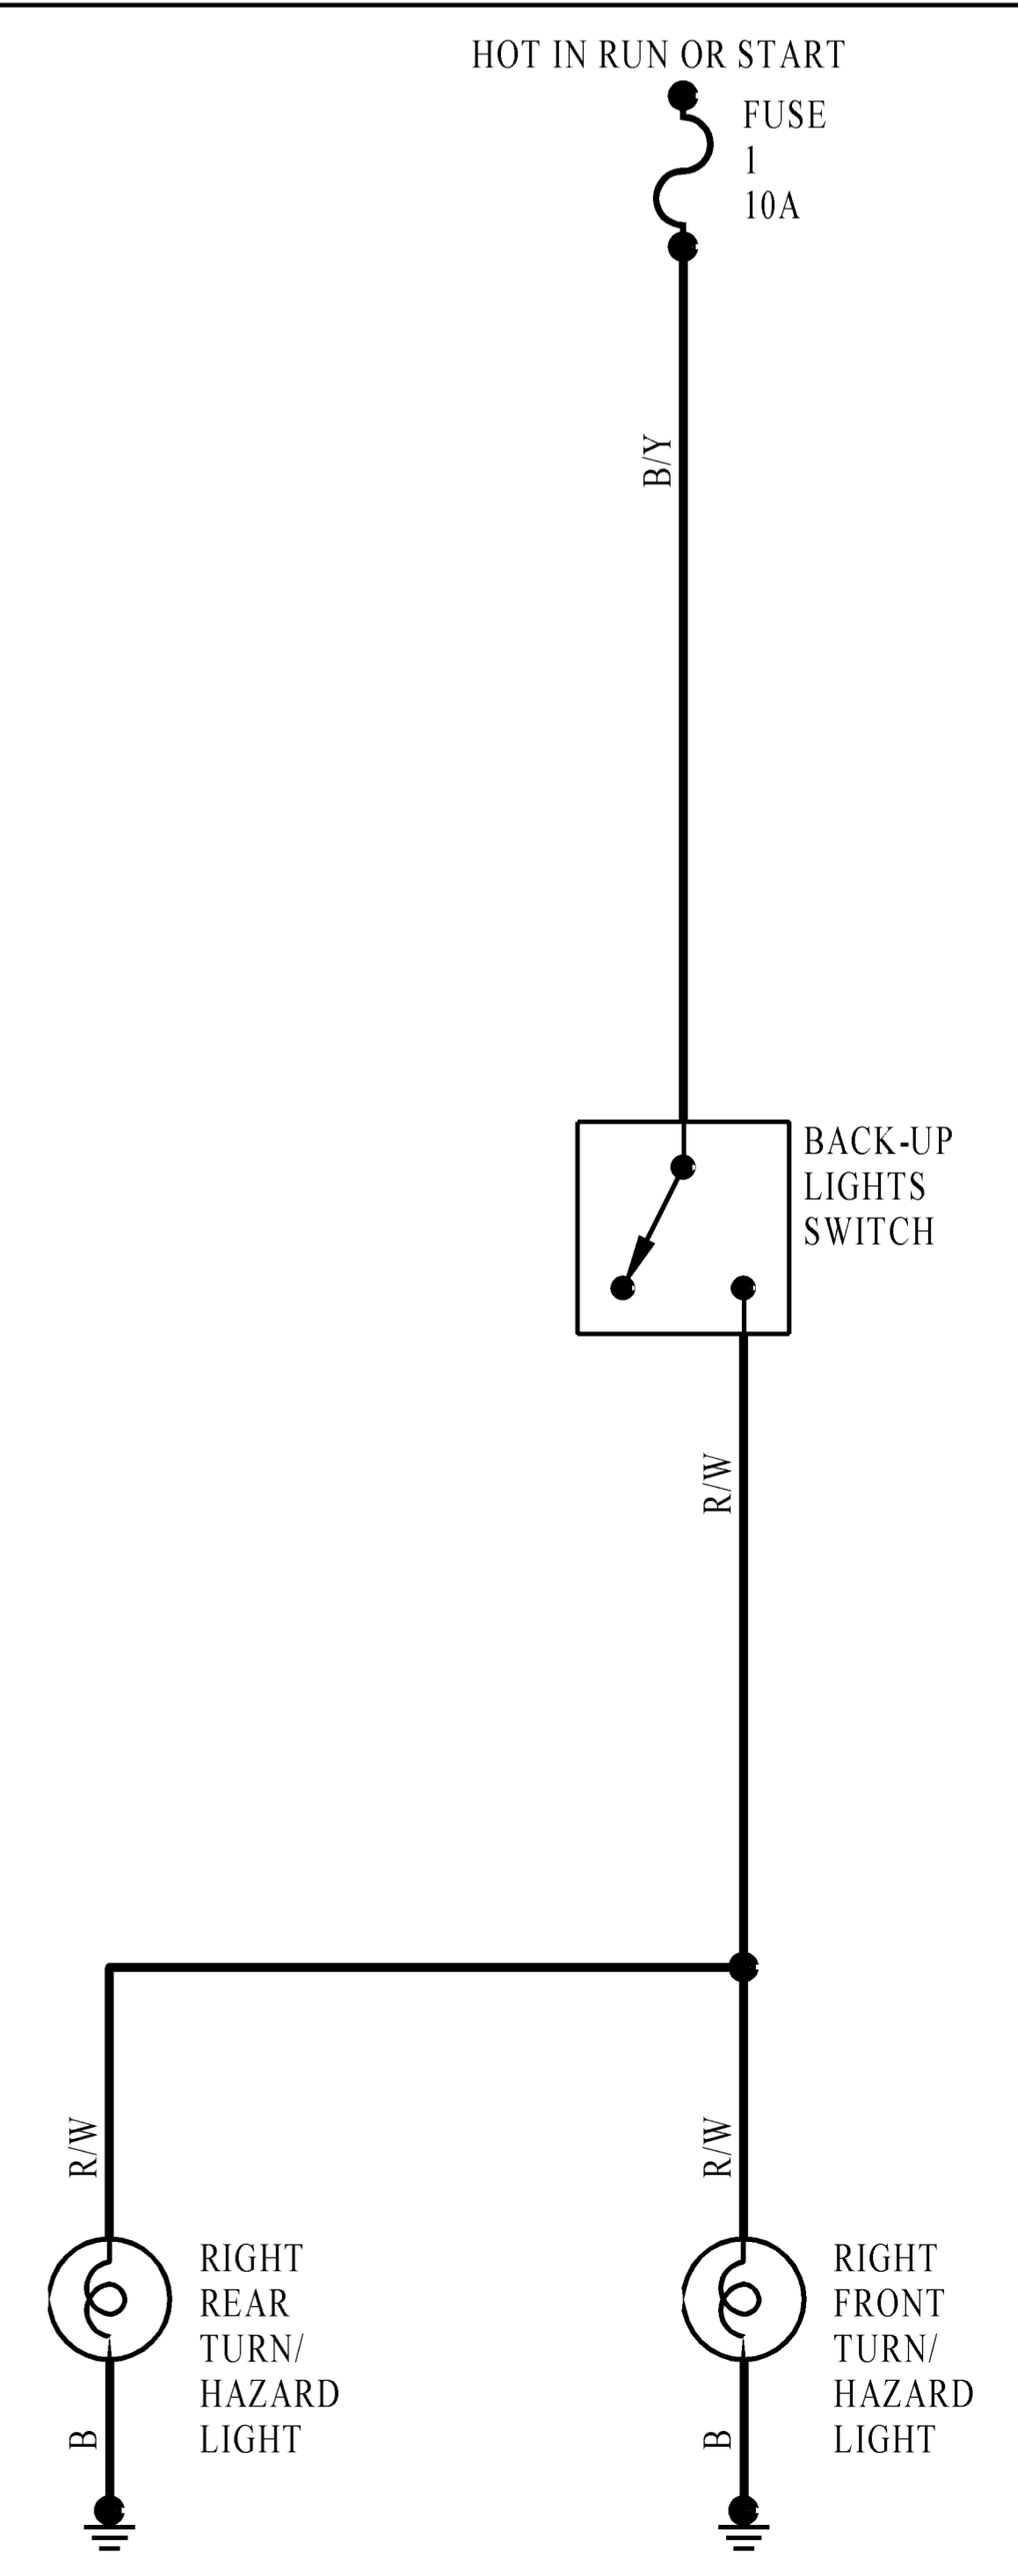

1987-93 MAZDA B-SERIES CHASSIS SCHEMATIC

DIAGRAM 12