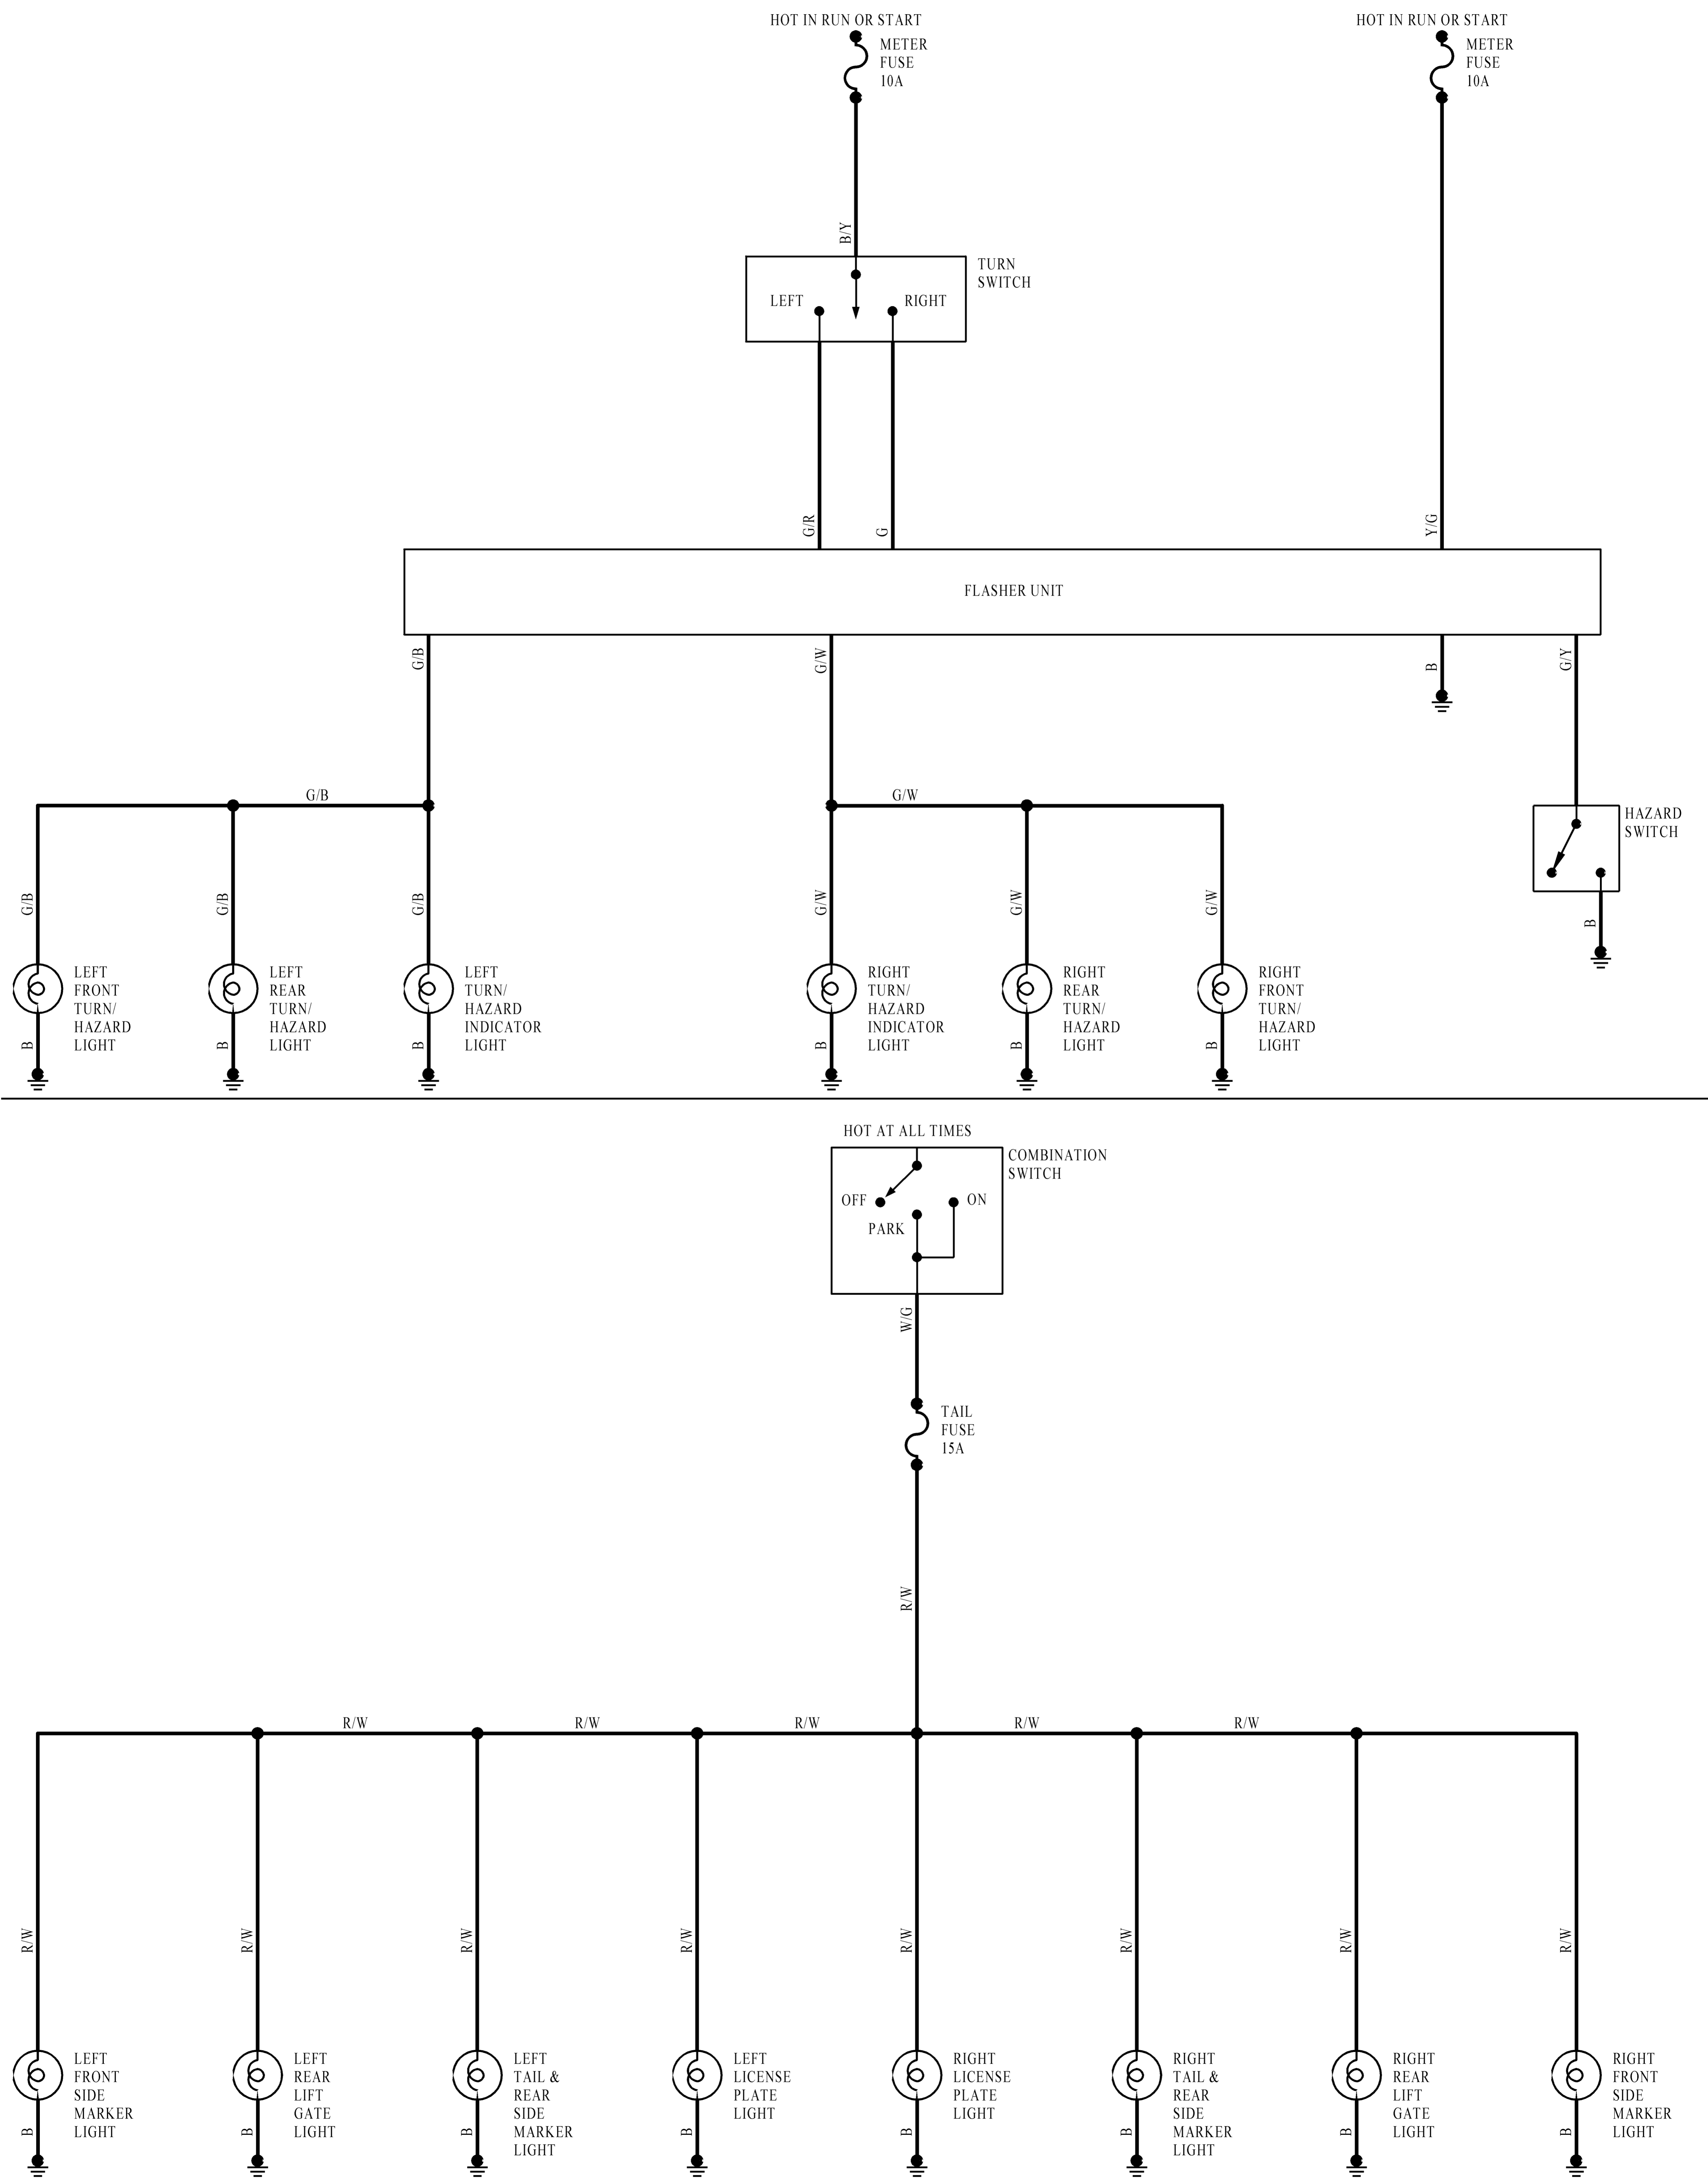

# 1989-93 MAZDA MPV CHASSIS SCHEMATIC

DIAGRAM 14