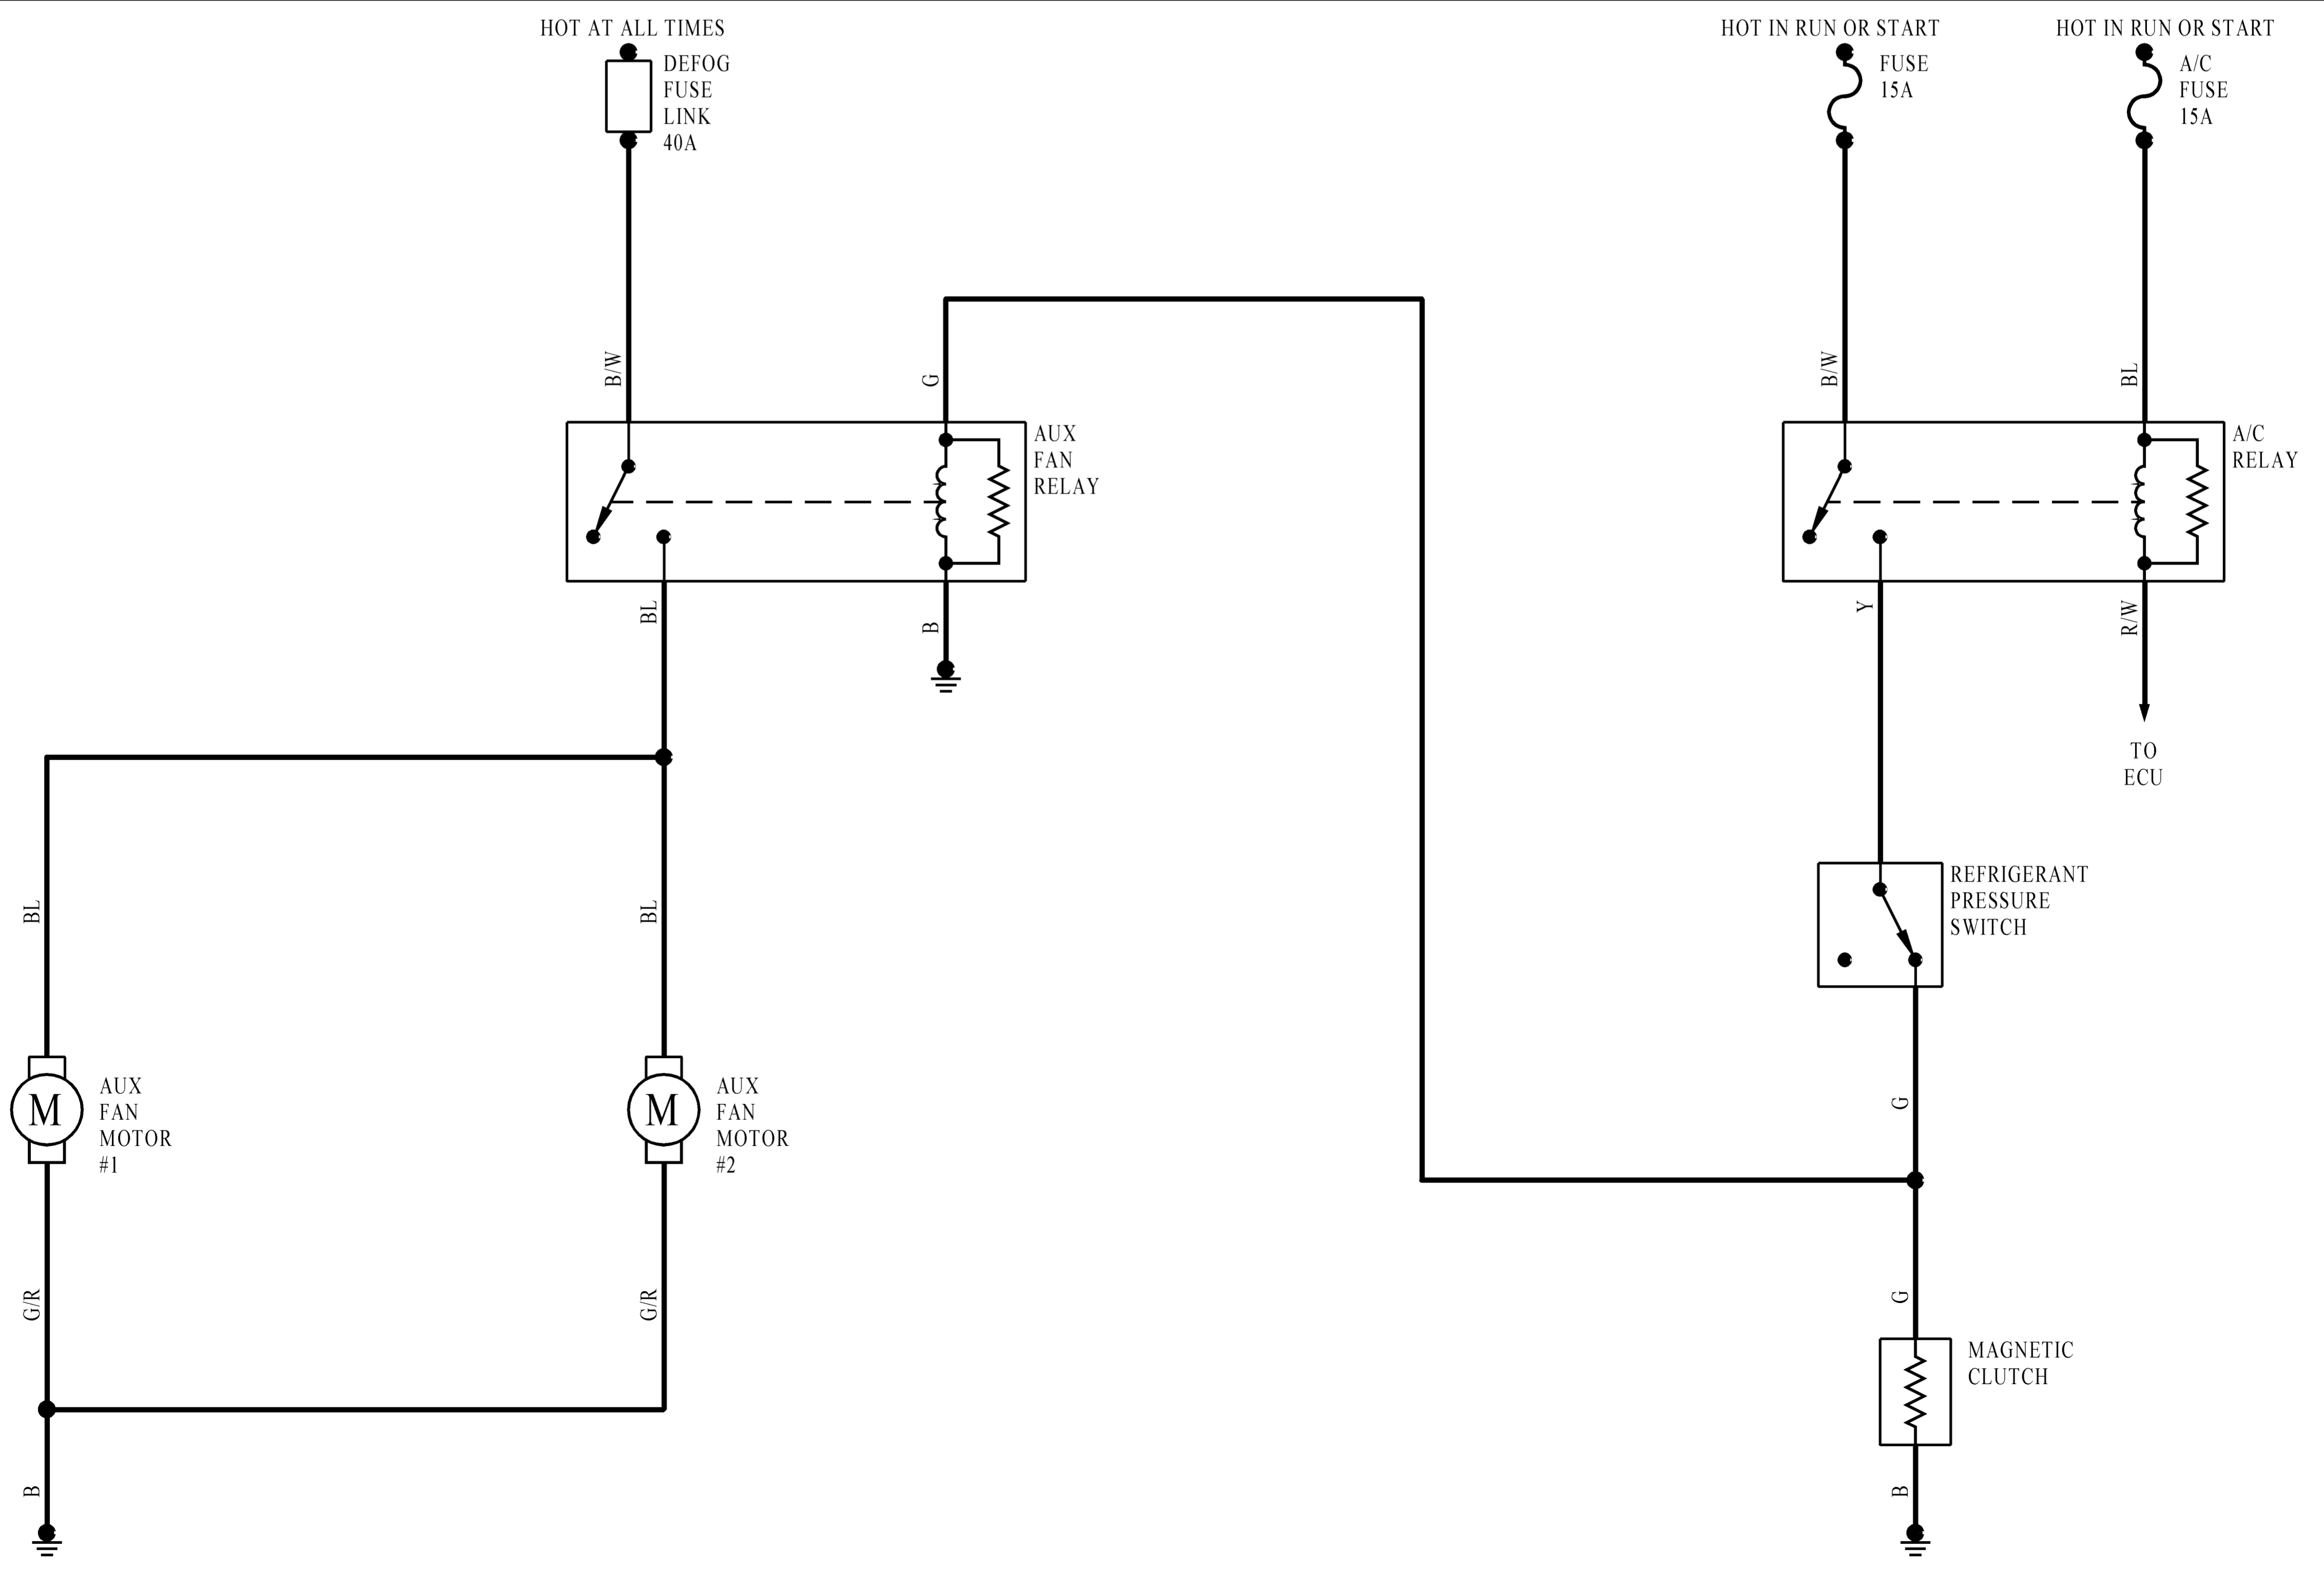

1989-93 MAZDA MPV CHASSIS SCHEMATIC

DIAGRAM 15