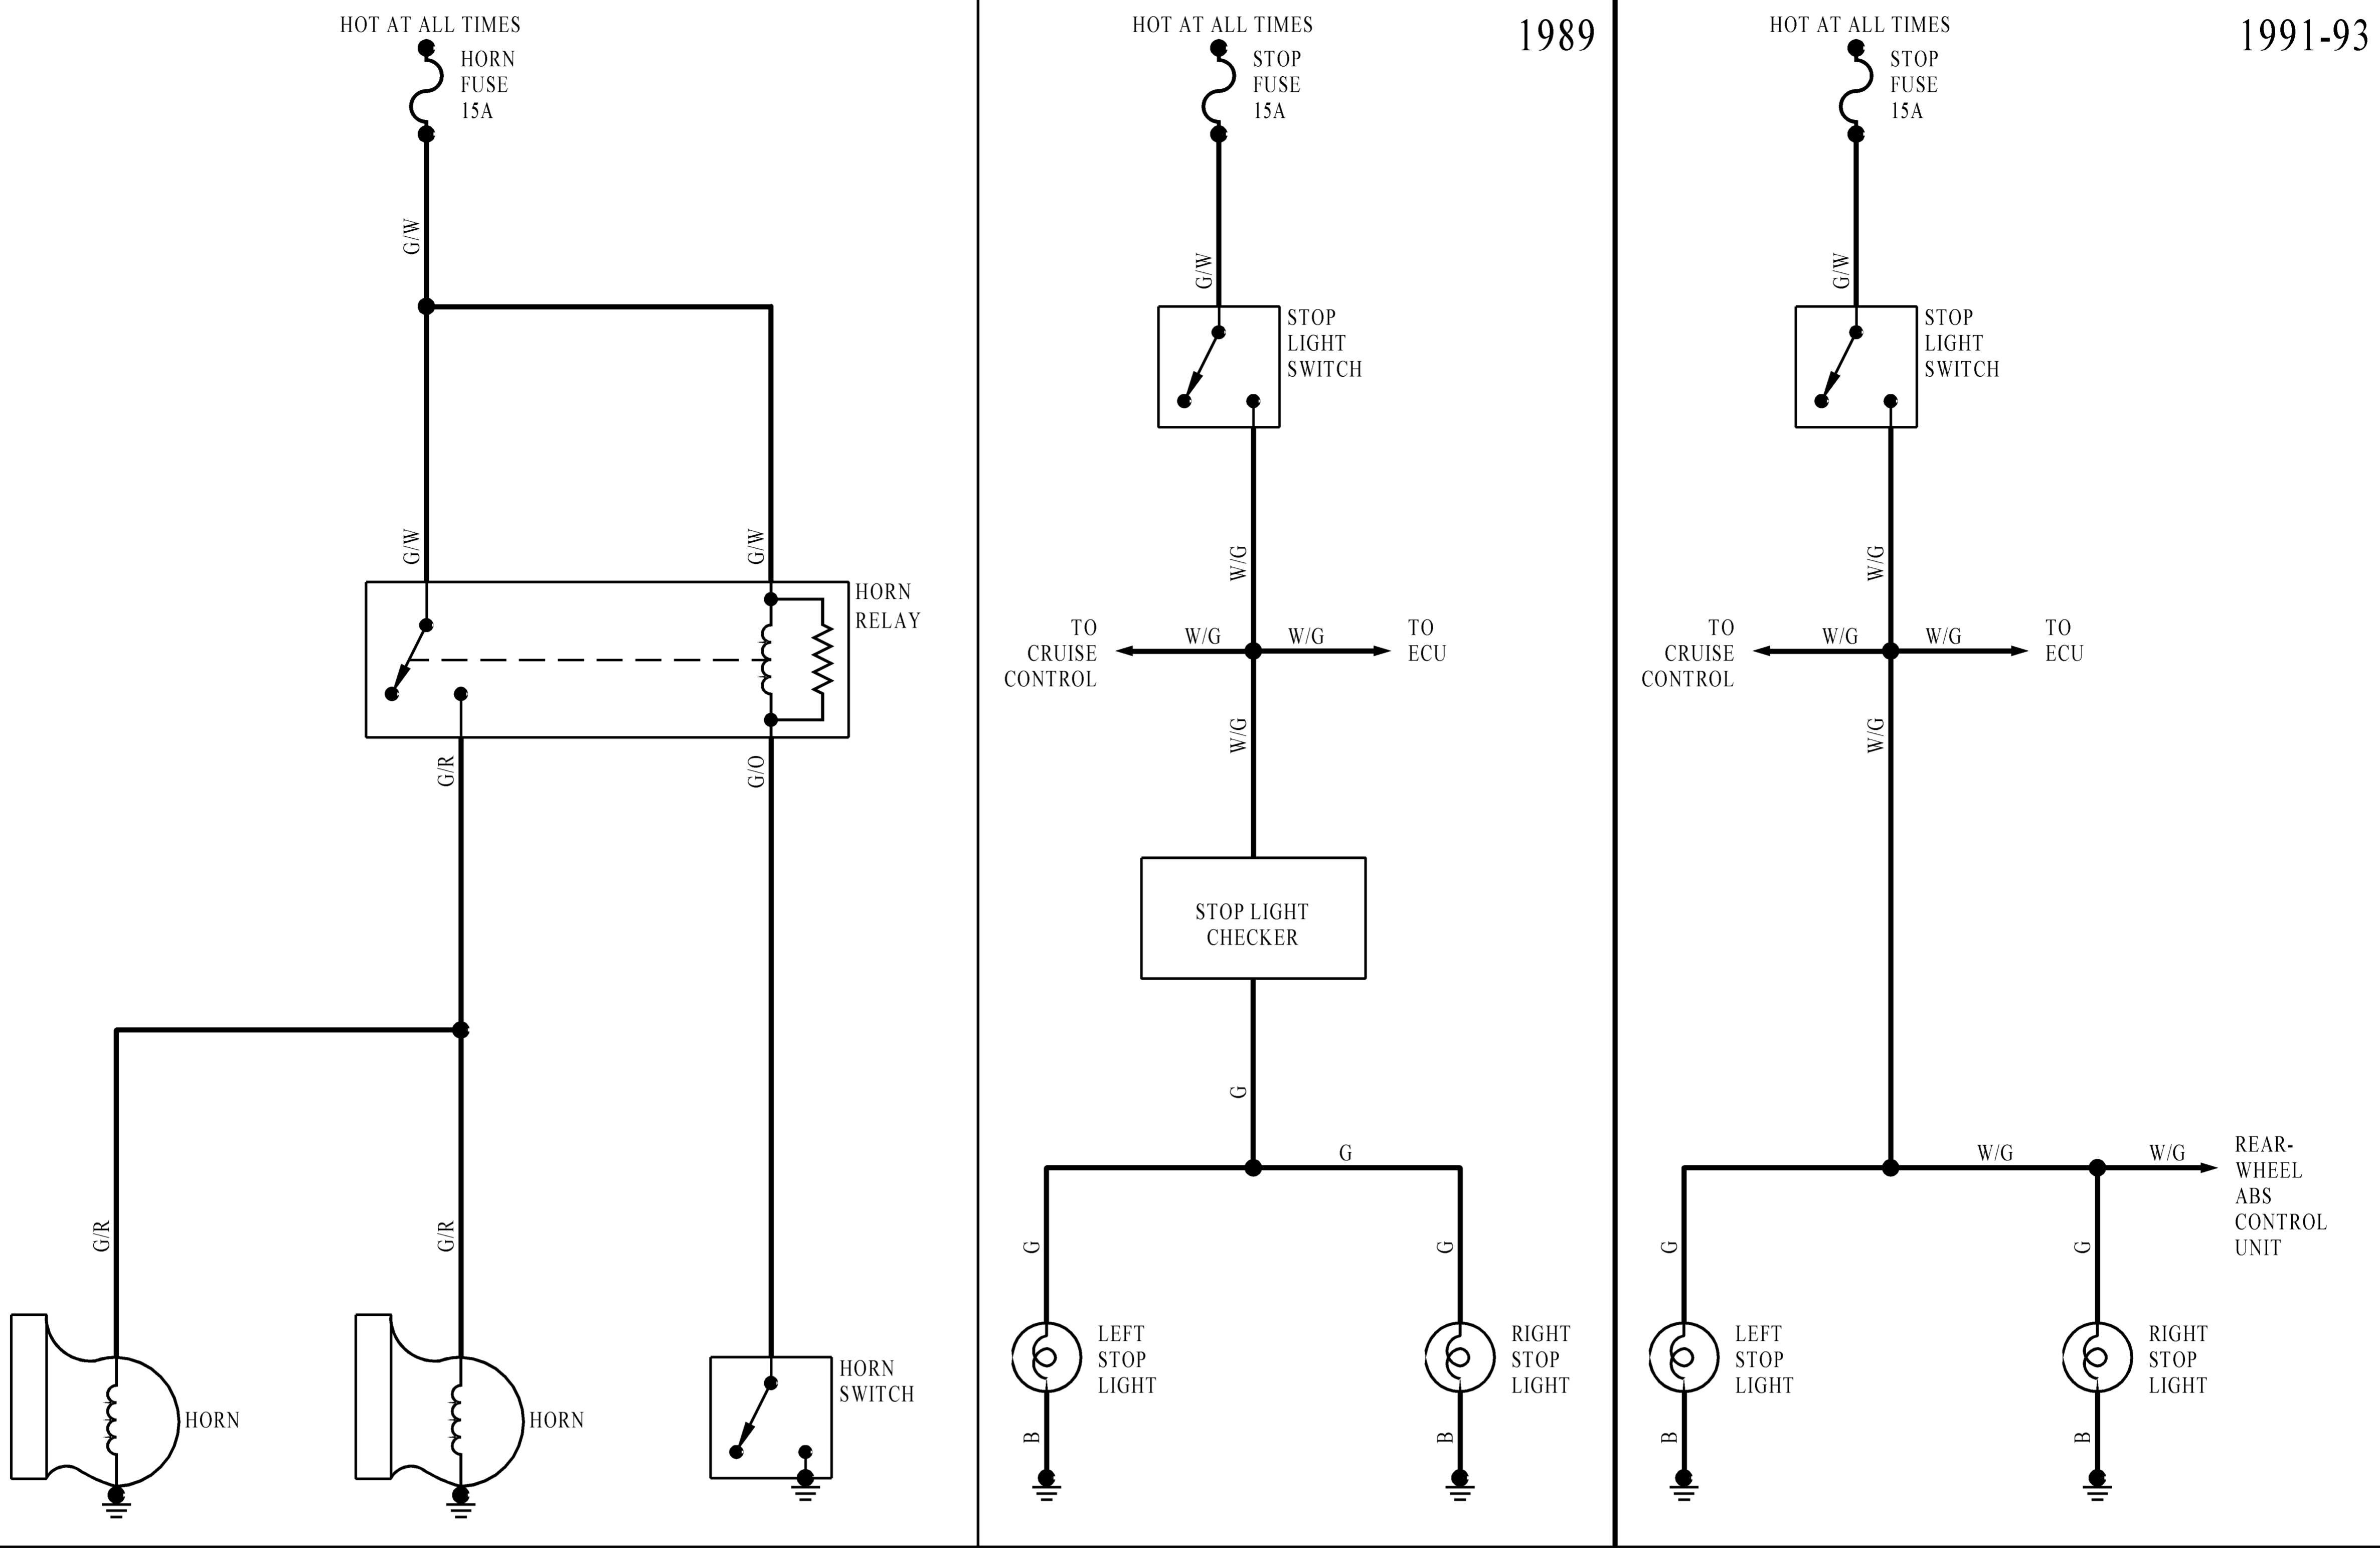

1989-93 MAZDA MPV CHASSIS SCHEMATIC

DIAGRAM 15