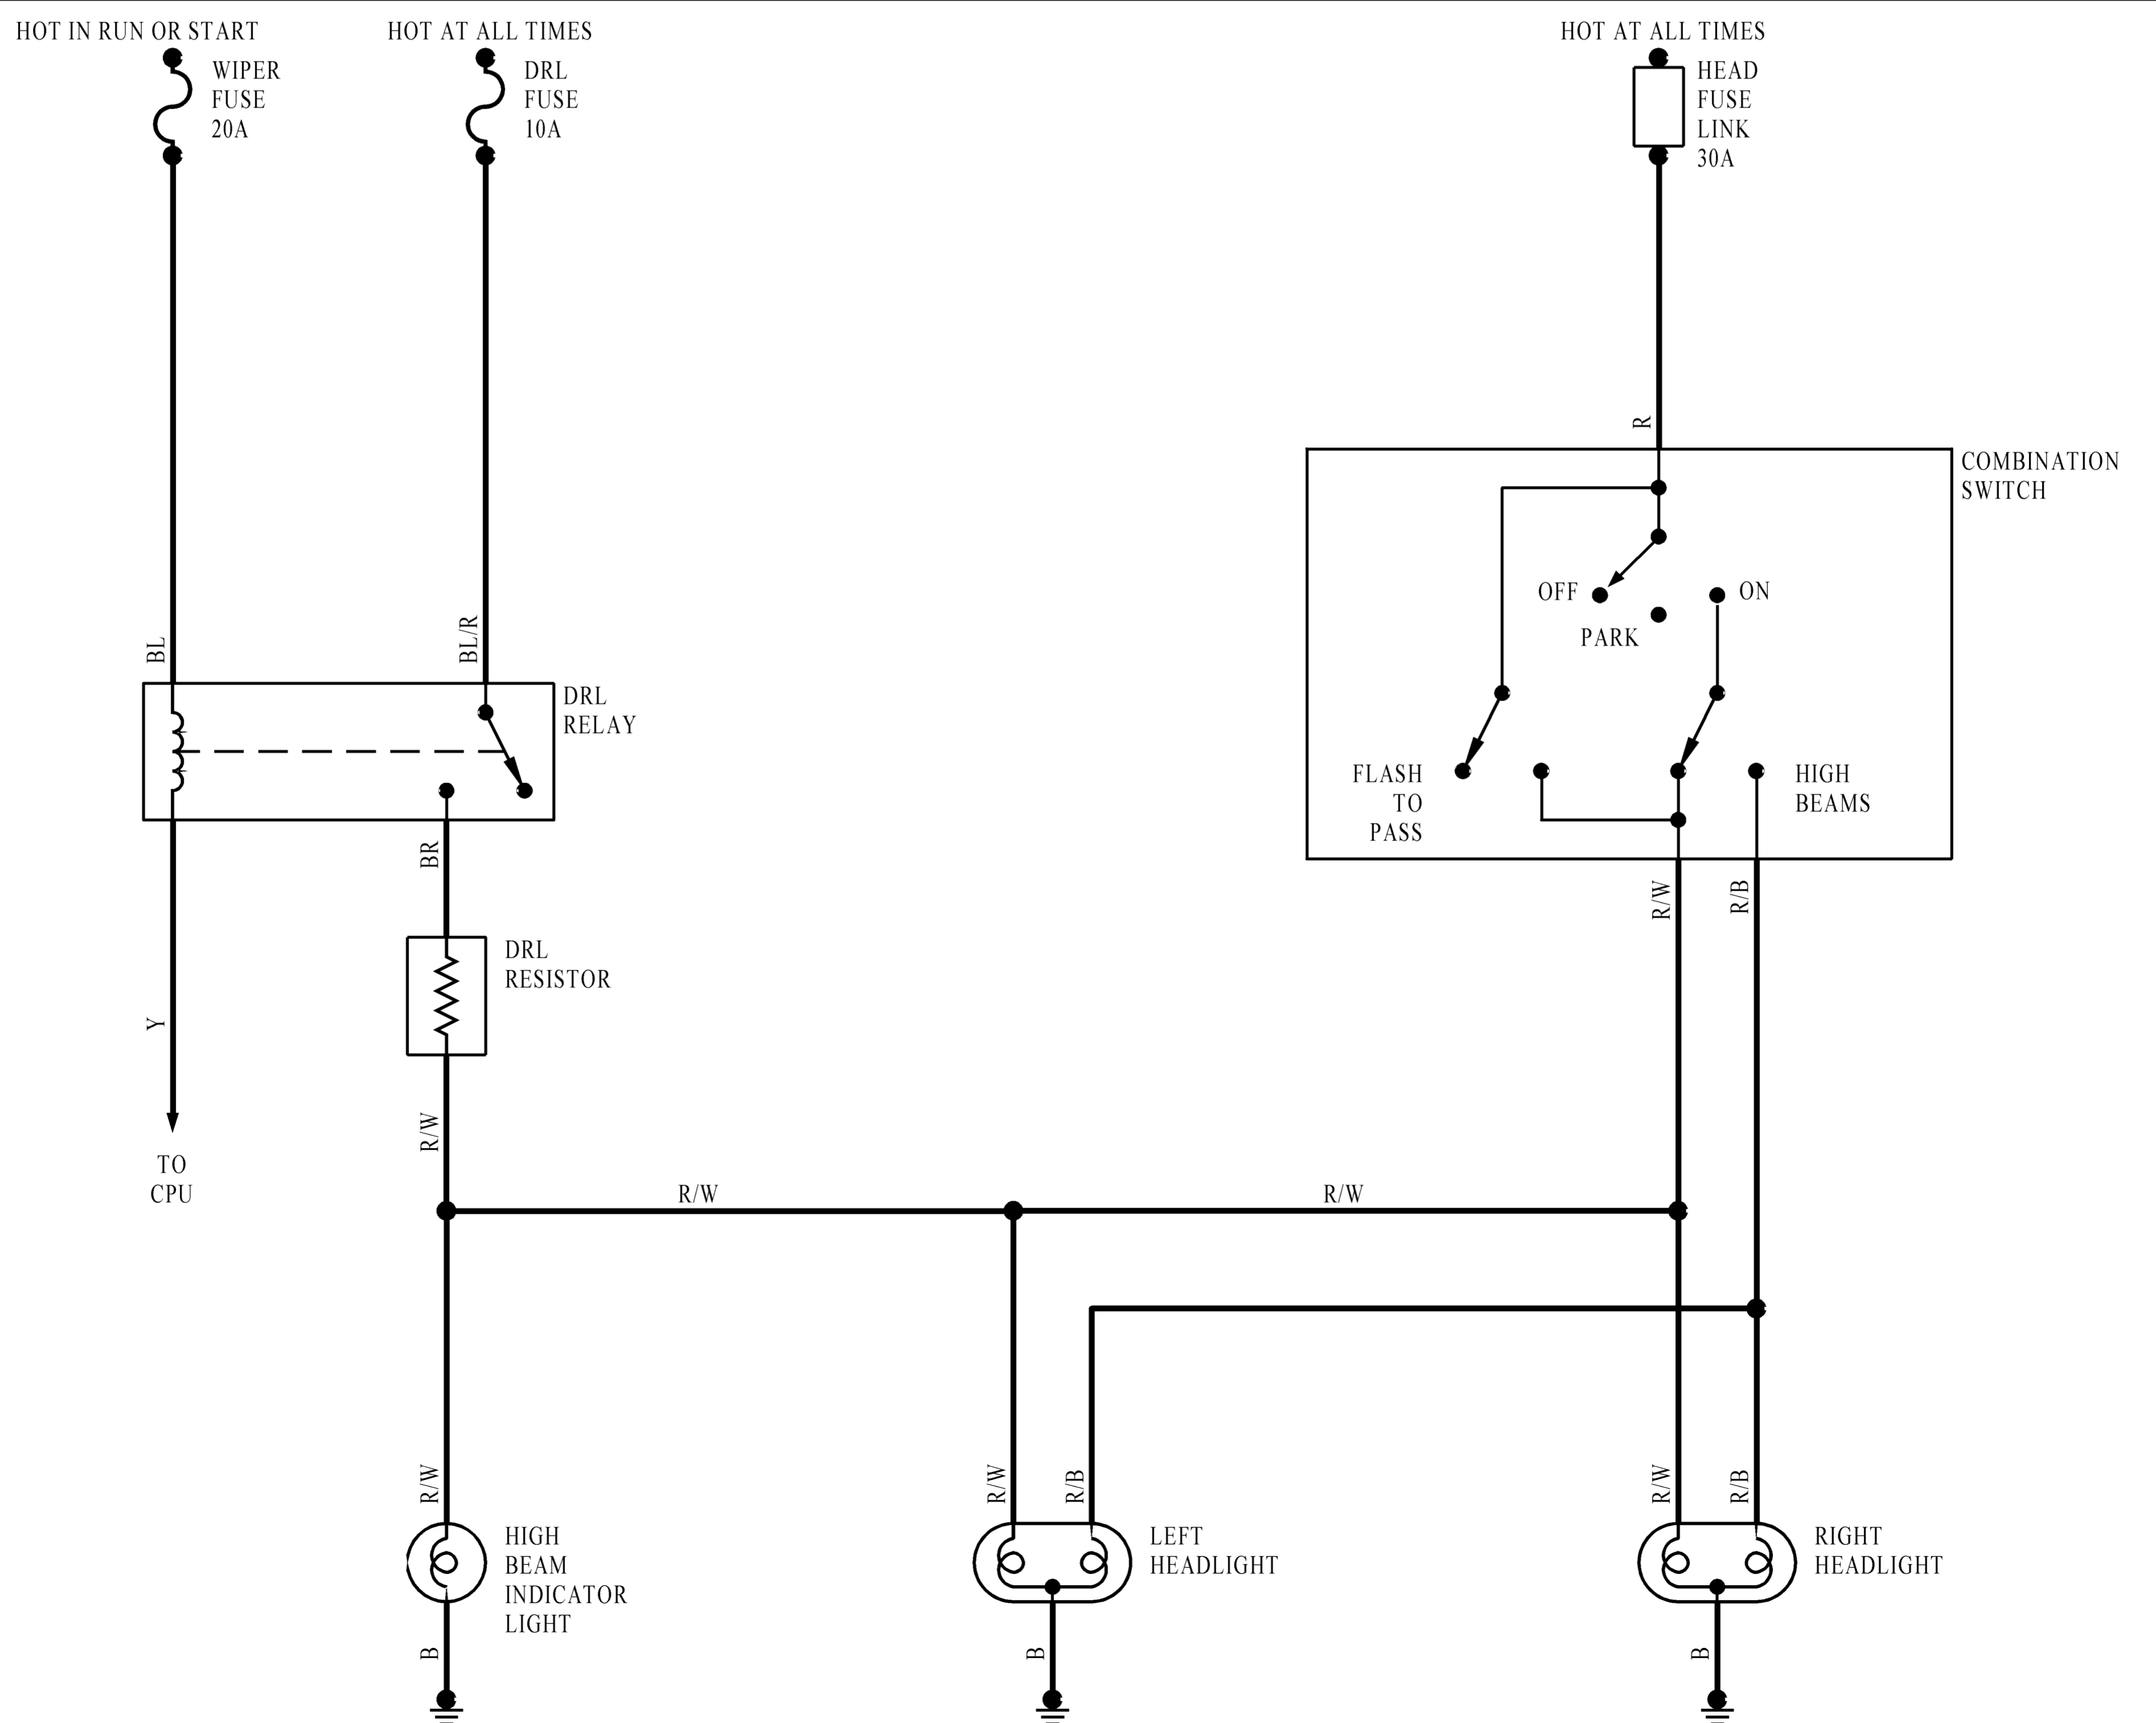

1989-93 MAZDA MPV CHASSIS SCHEMATIC

w/o DRL

w/ DRL

DIAGRAM 16