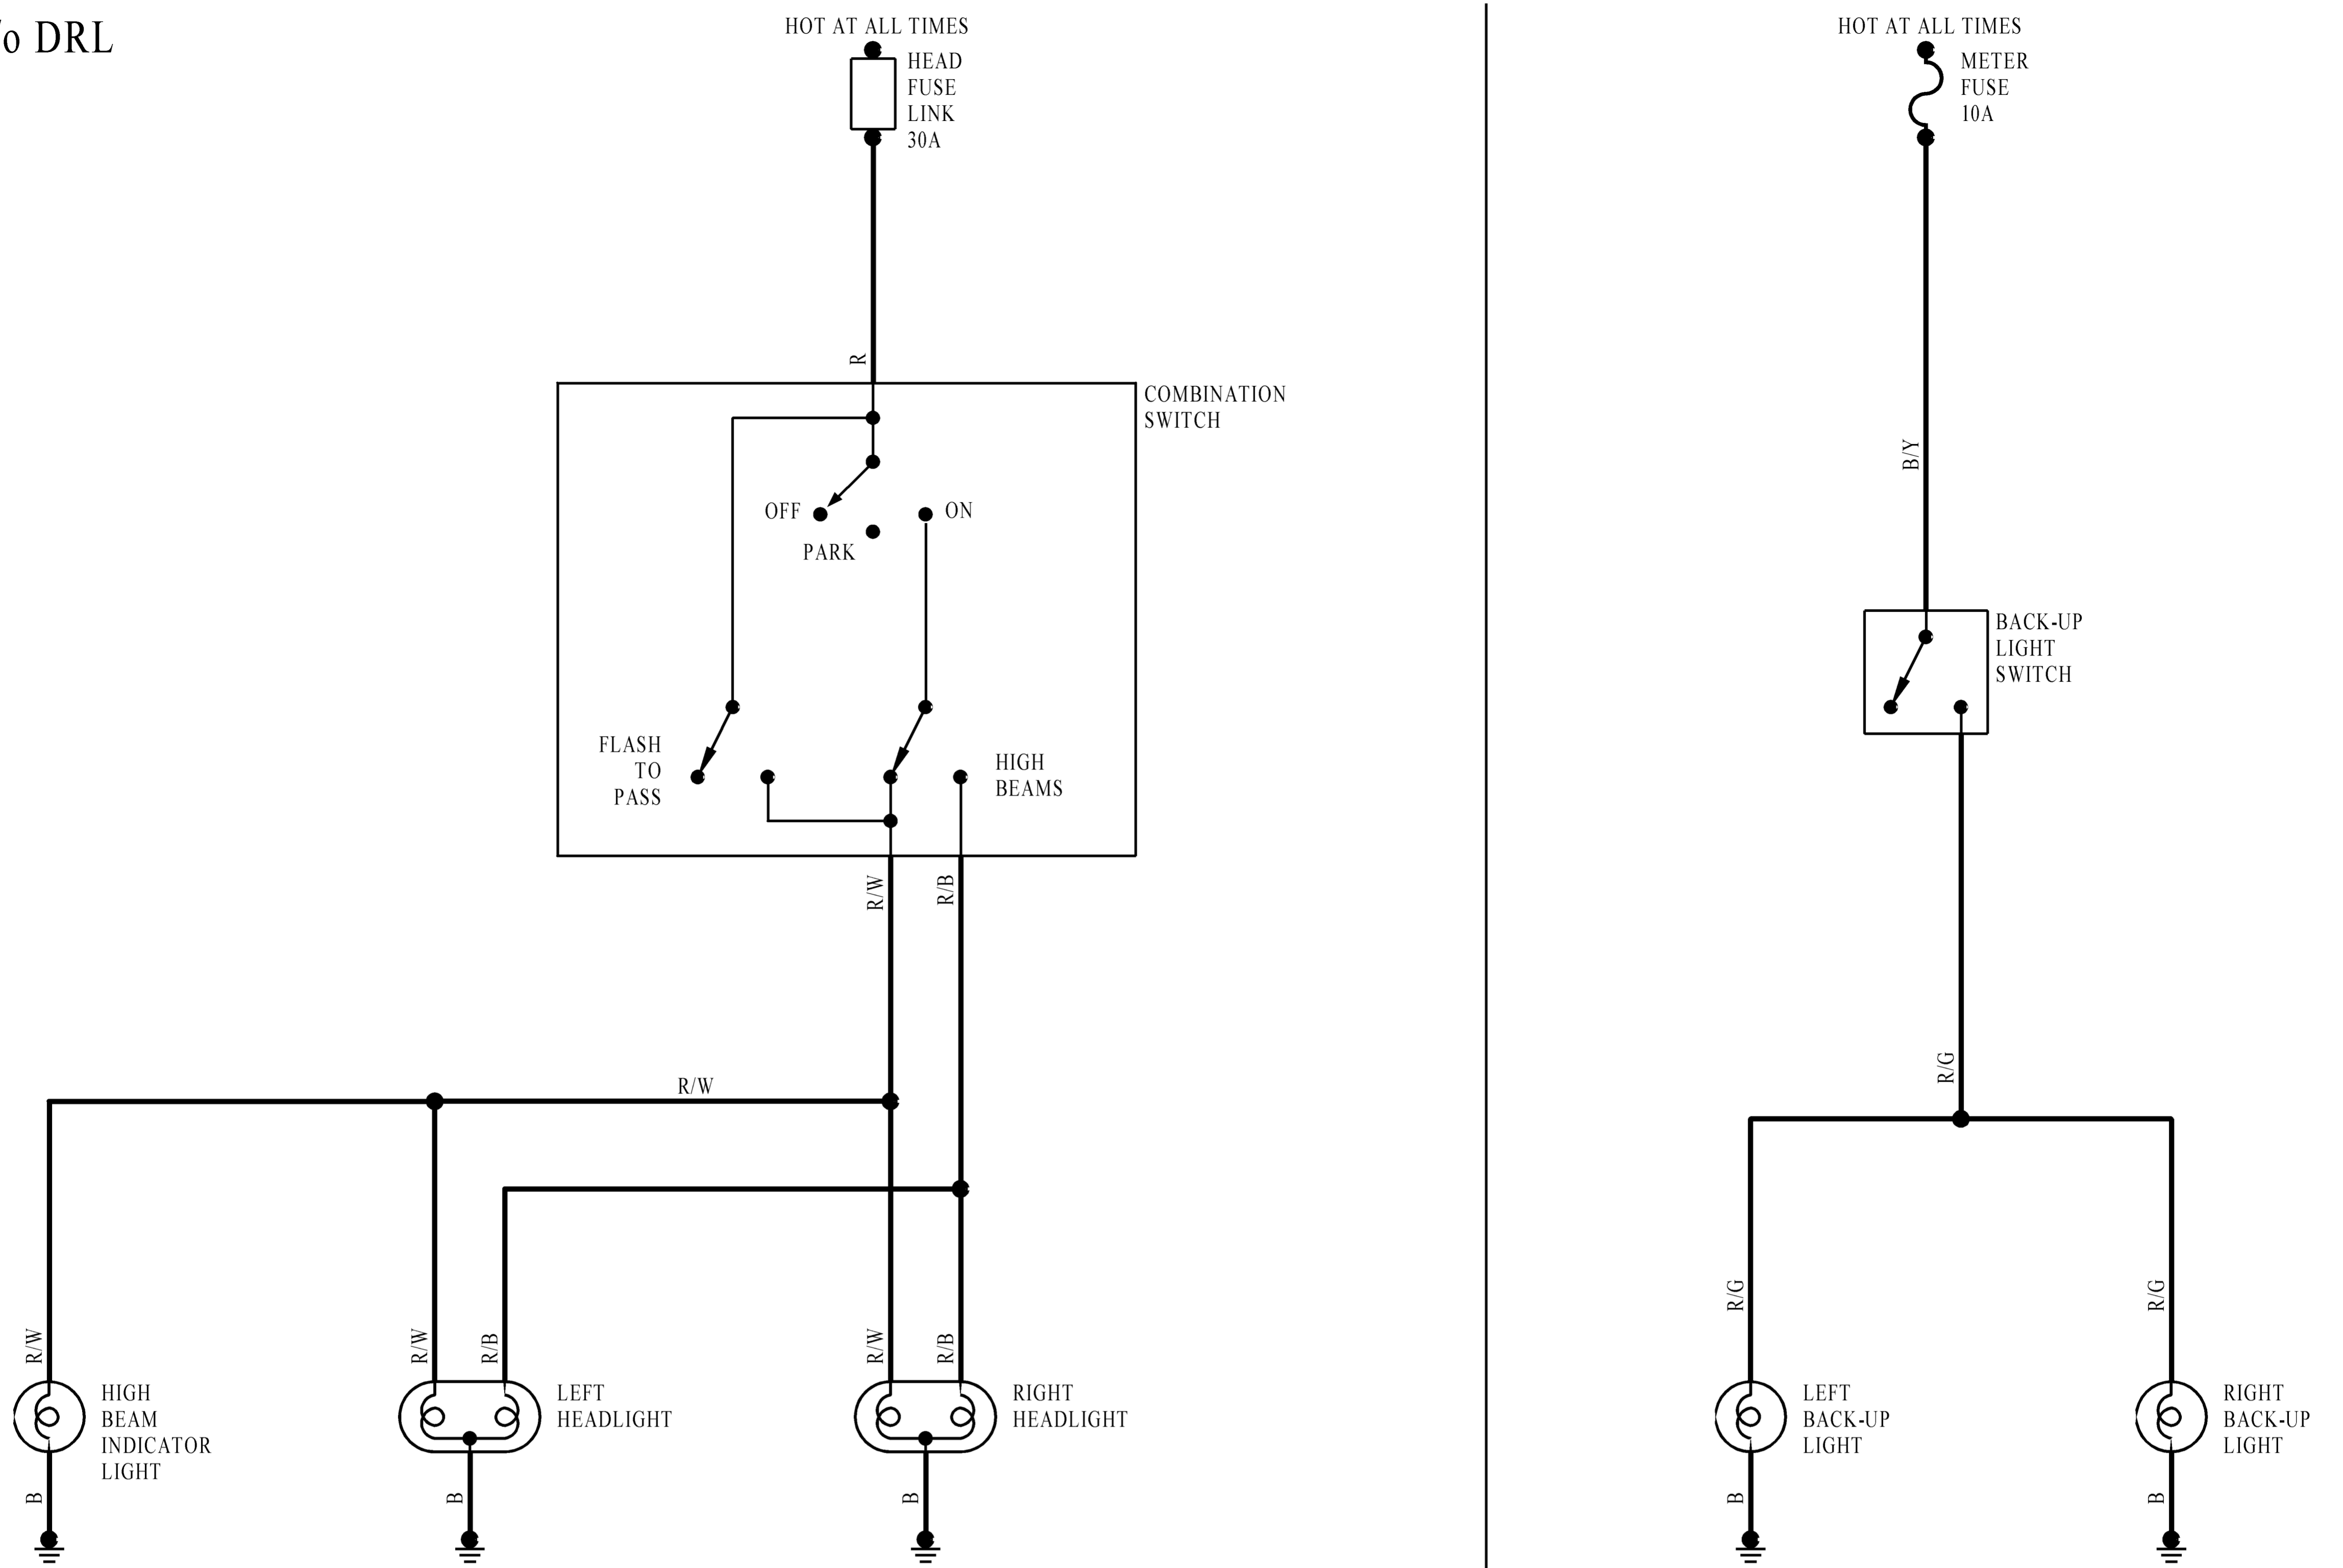

1989-93 MAZDA MPV CHASSIS SCHEMATIC

w/o DRL

w/ DRL

DIAGRAM 16