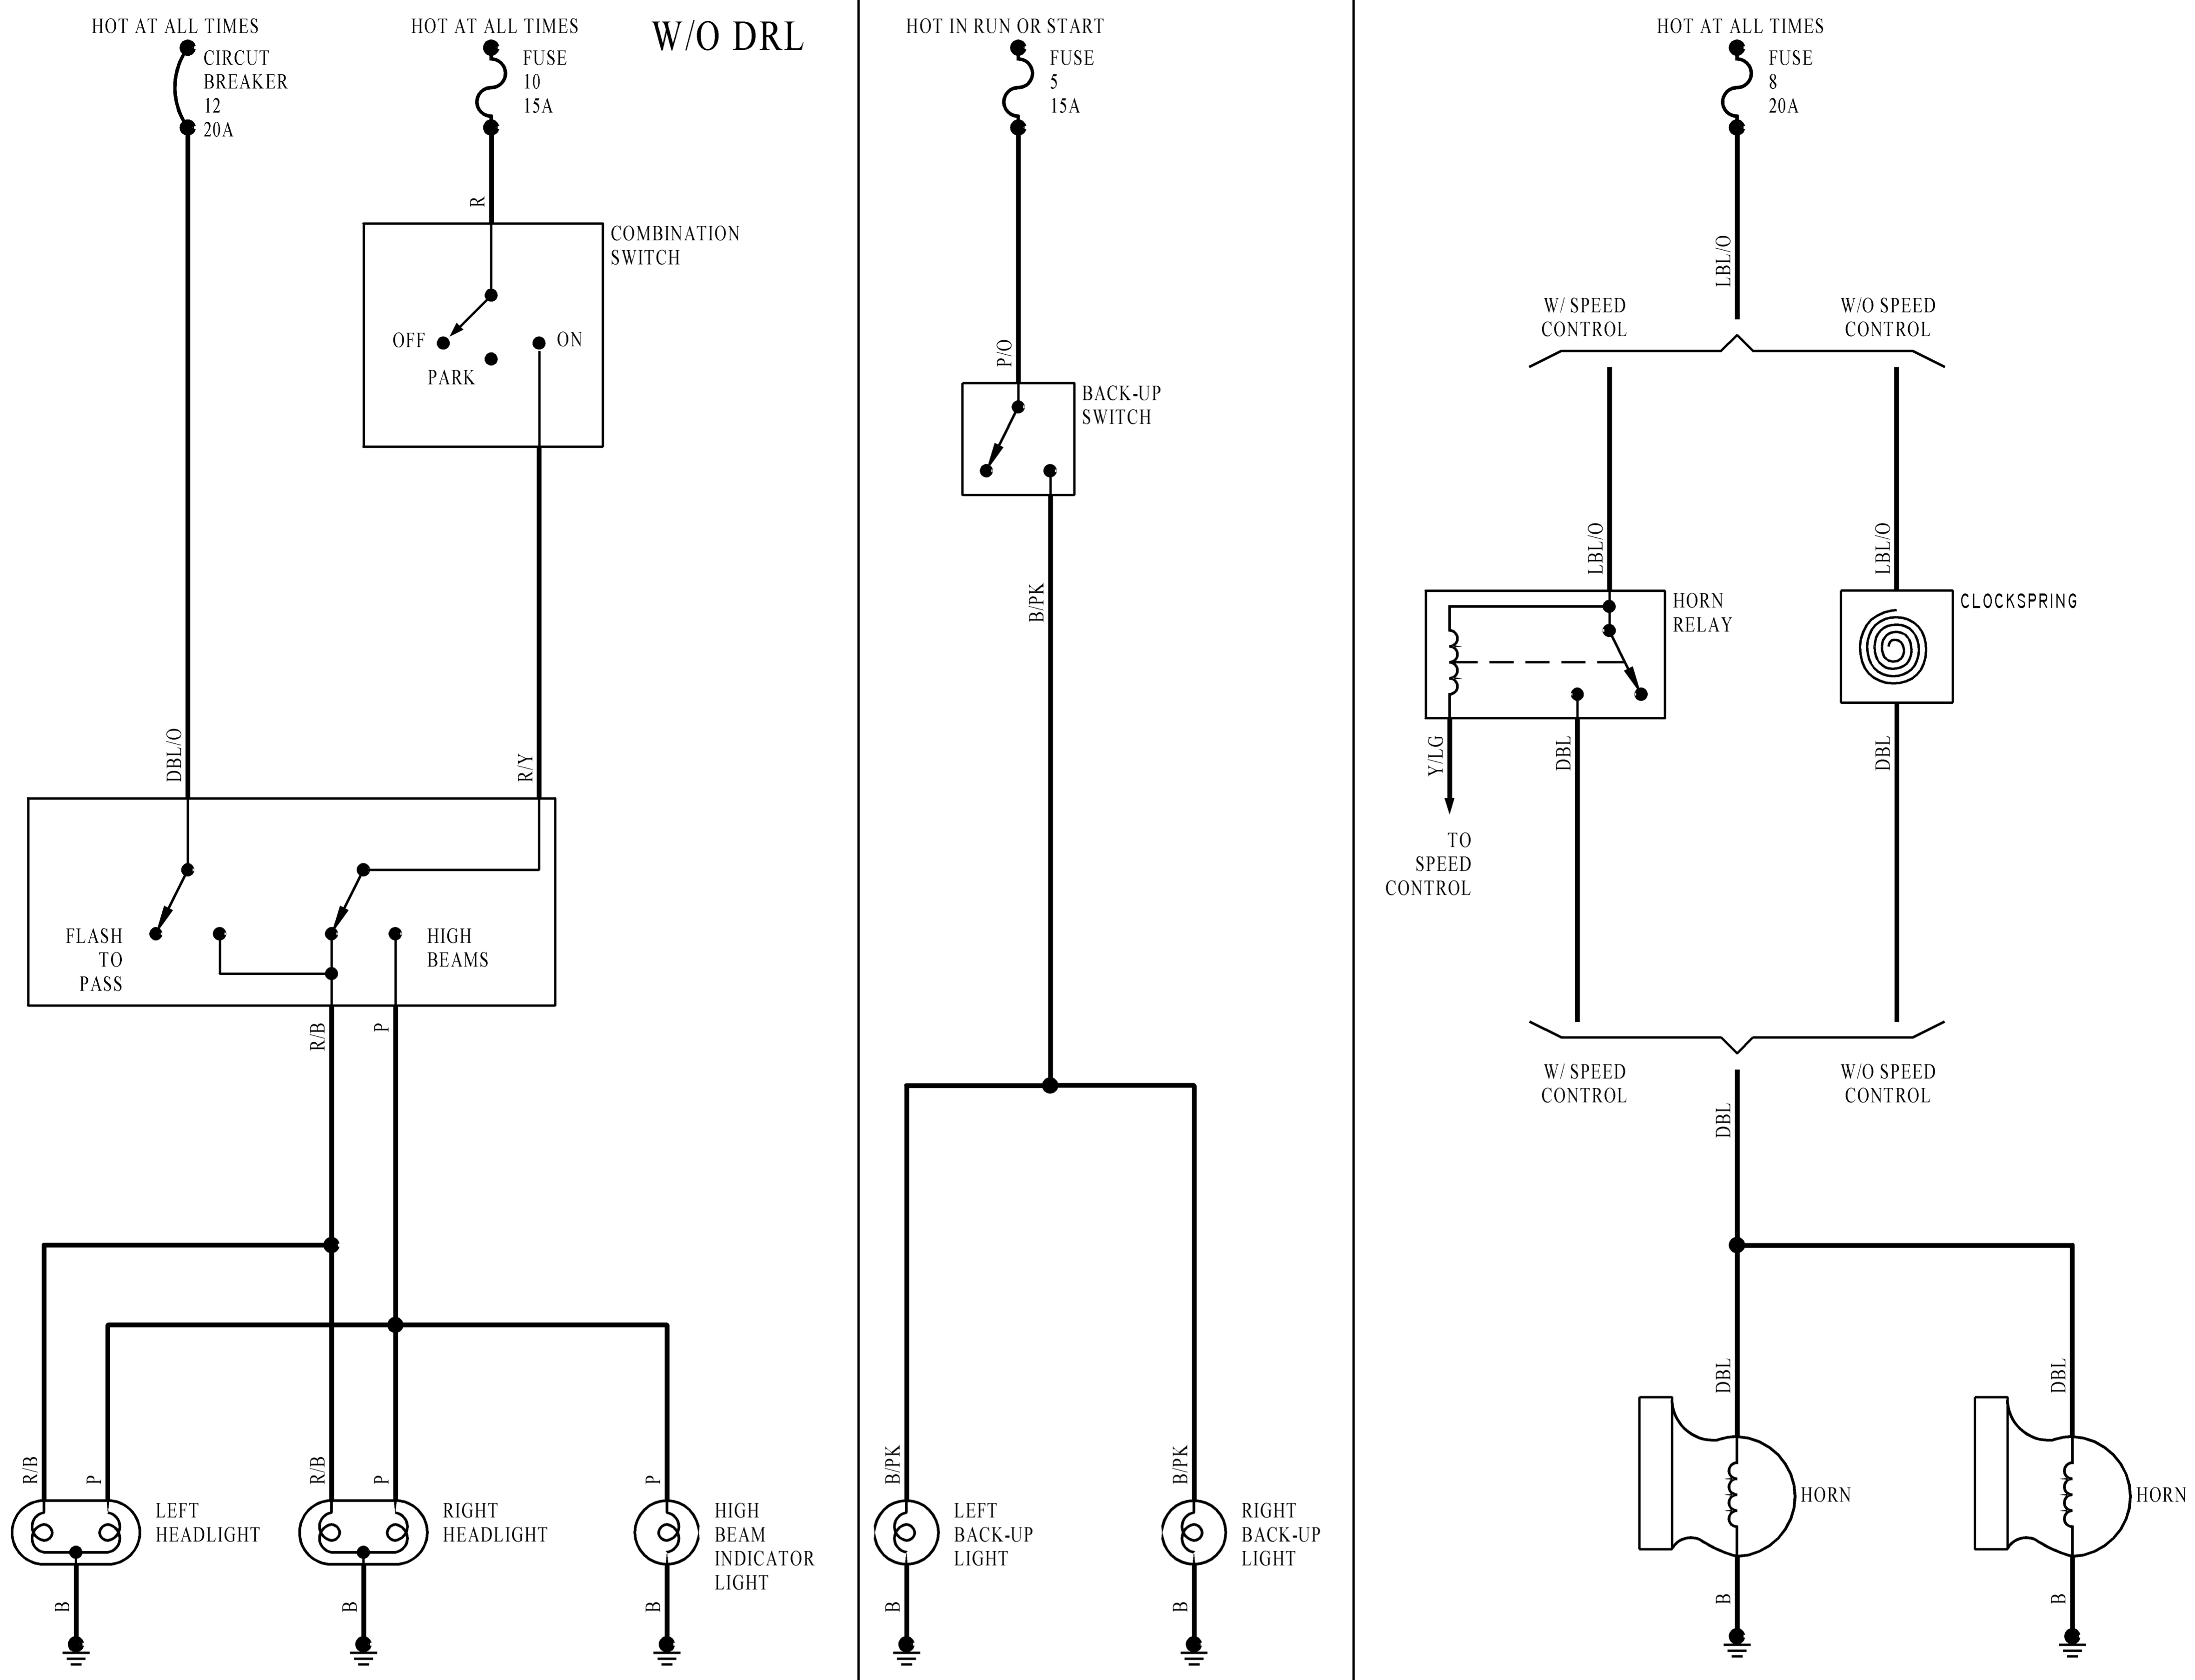

1991-93 MAZDA NAVAJO CHASSIS SCHEMATIC

DIAGRAM 18