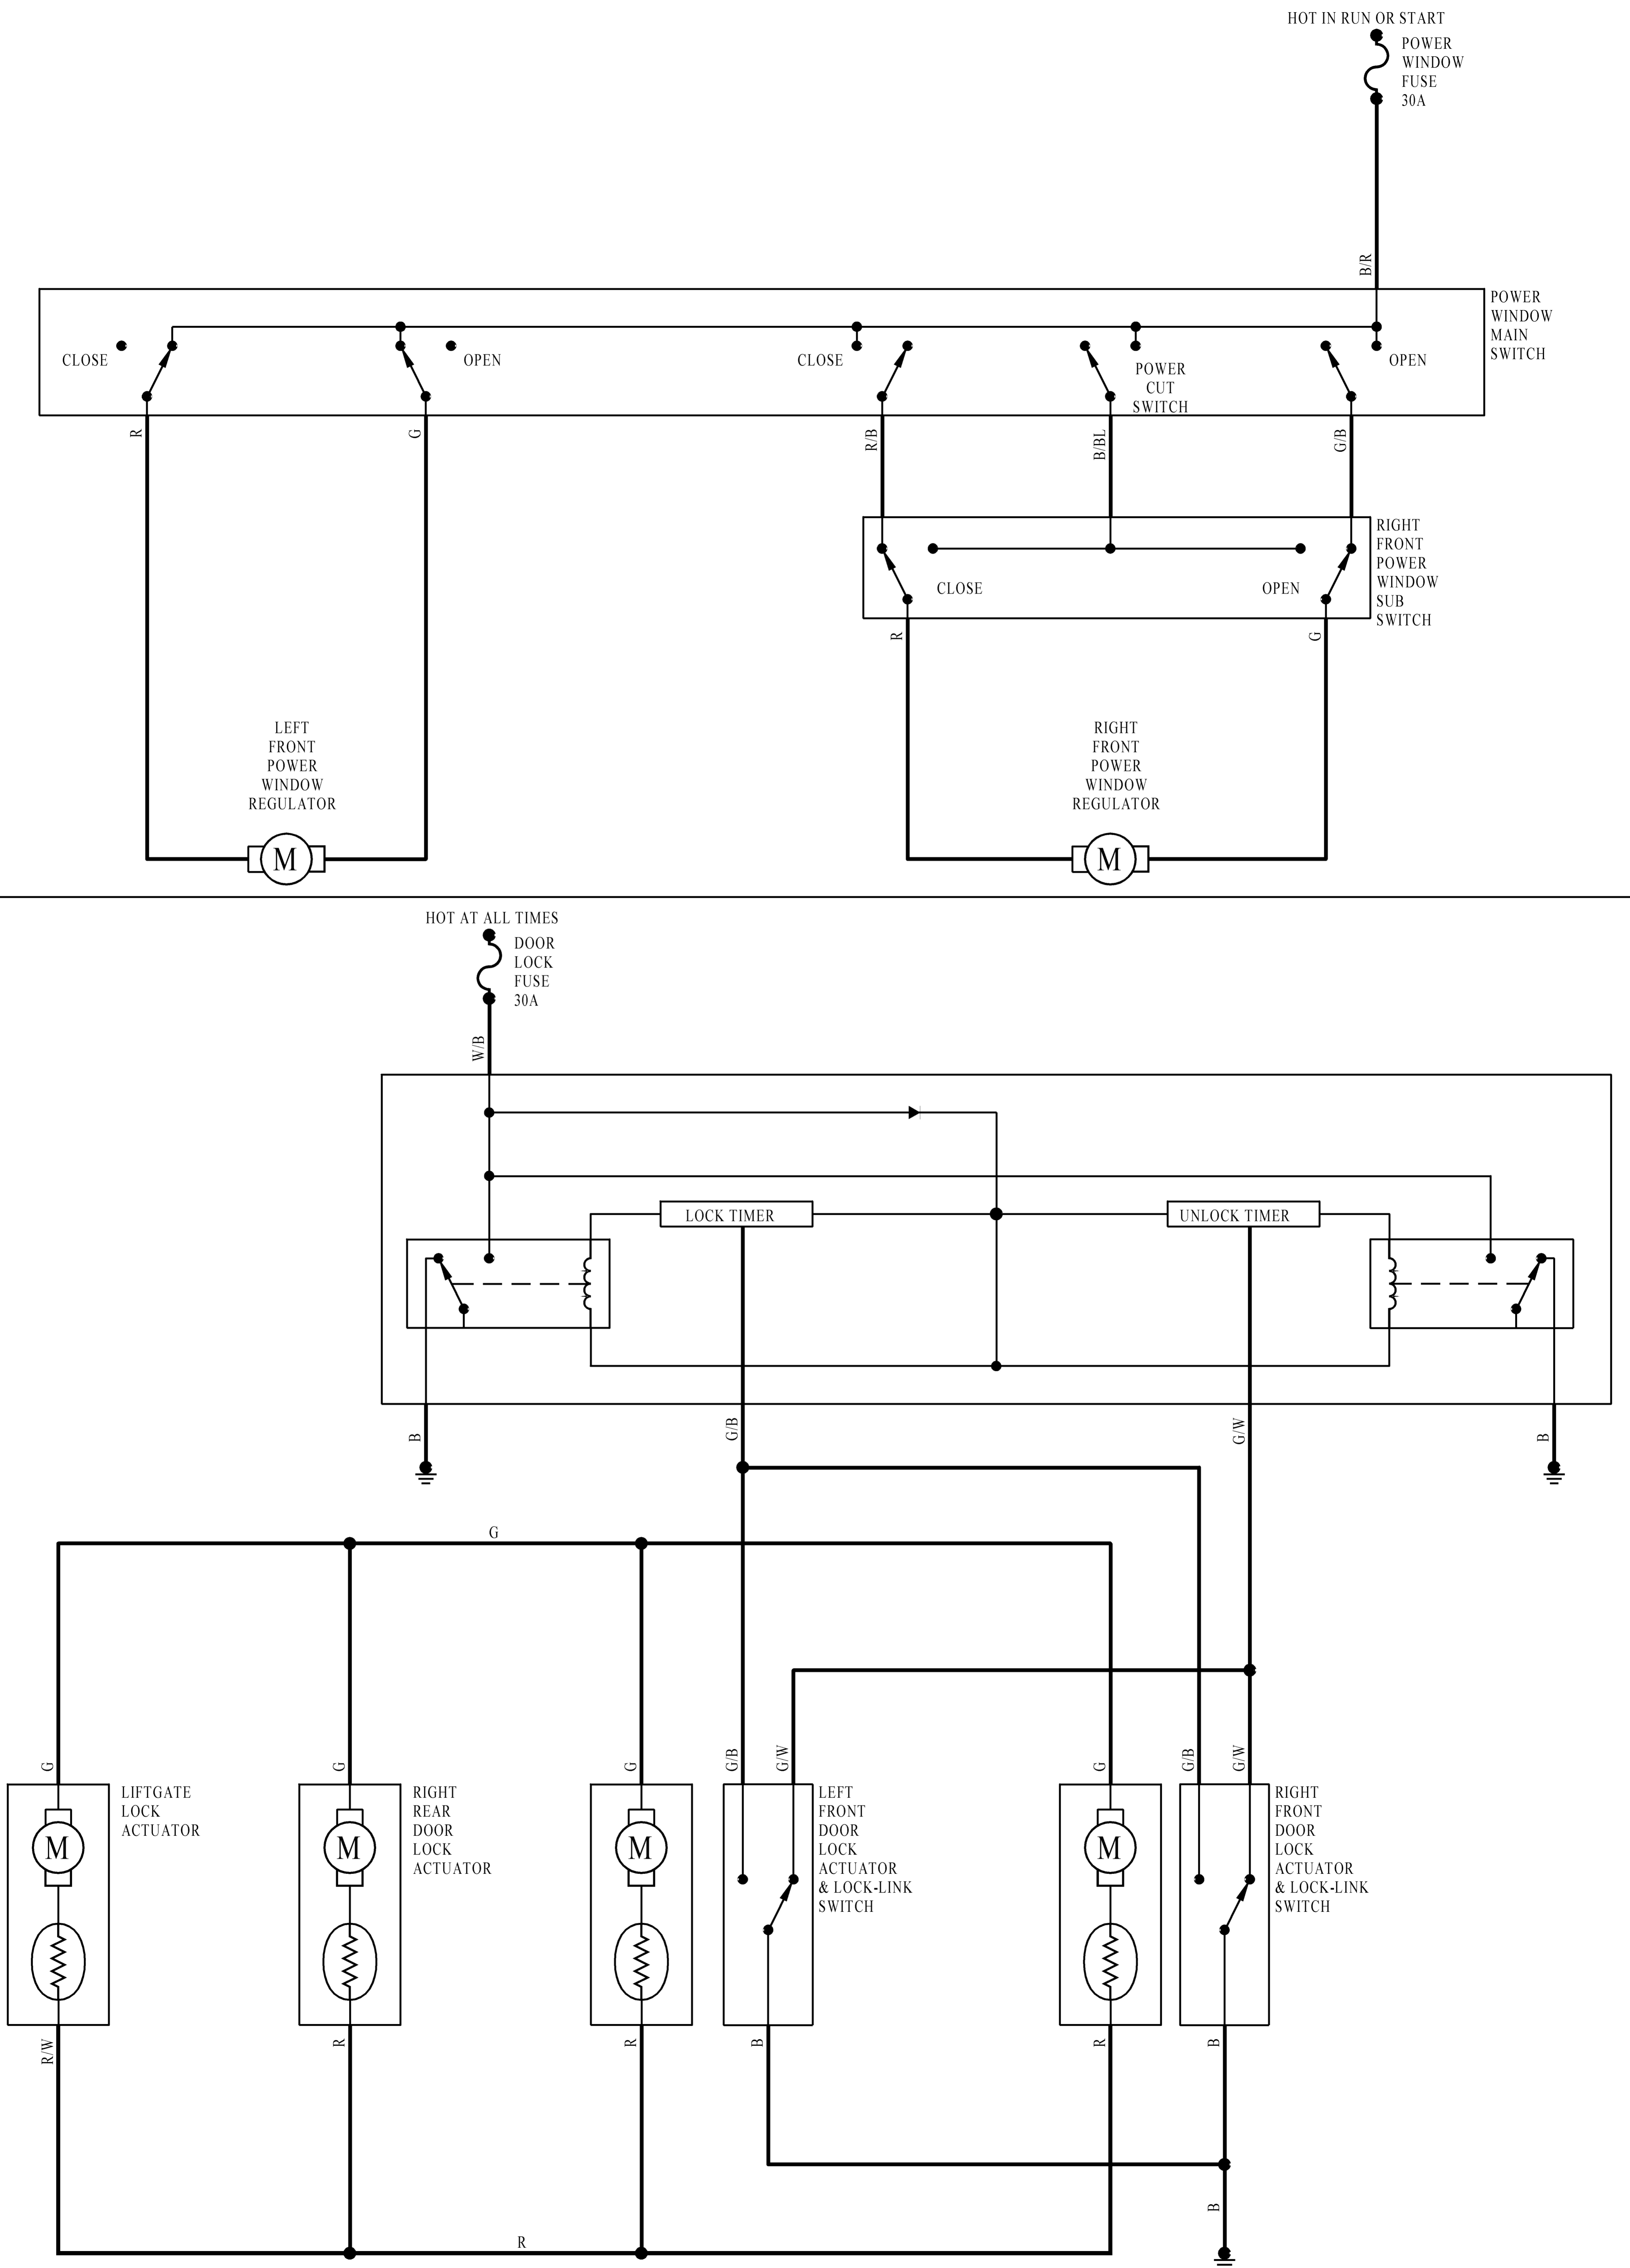

1989-93 MAZDA MPV CHASSIS SCHEMATIC

DIAGRAM 22