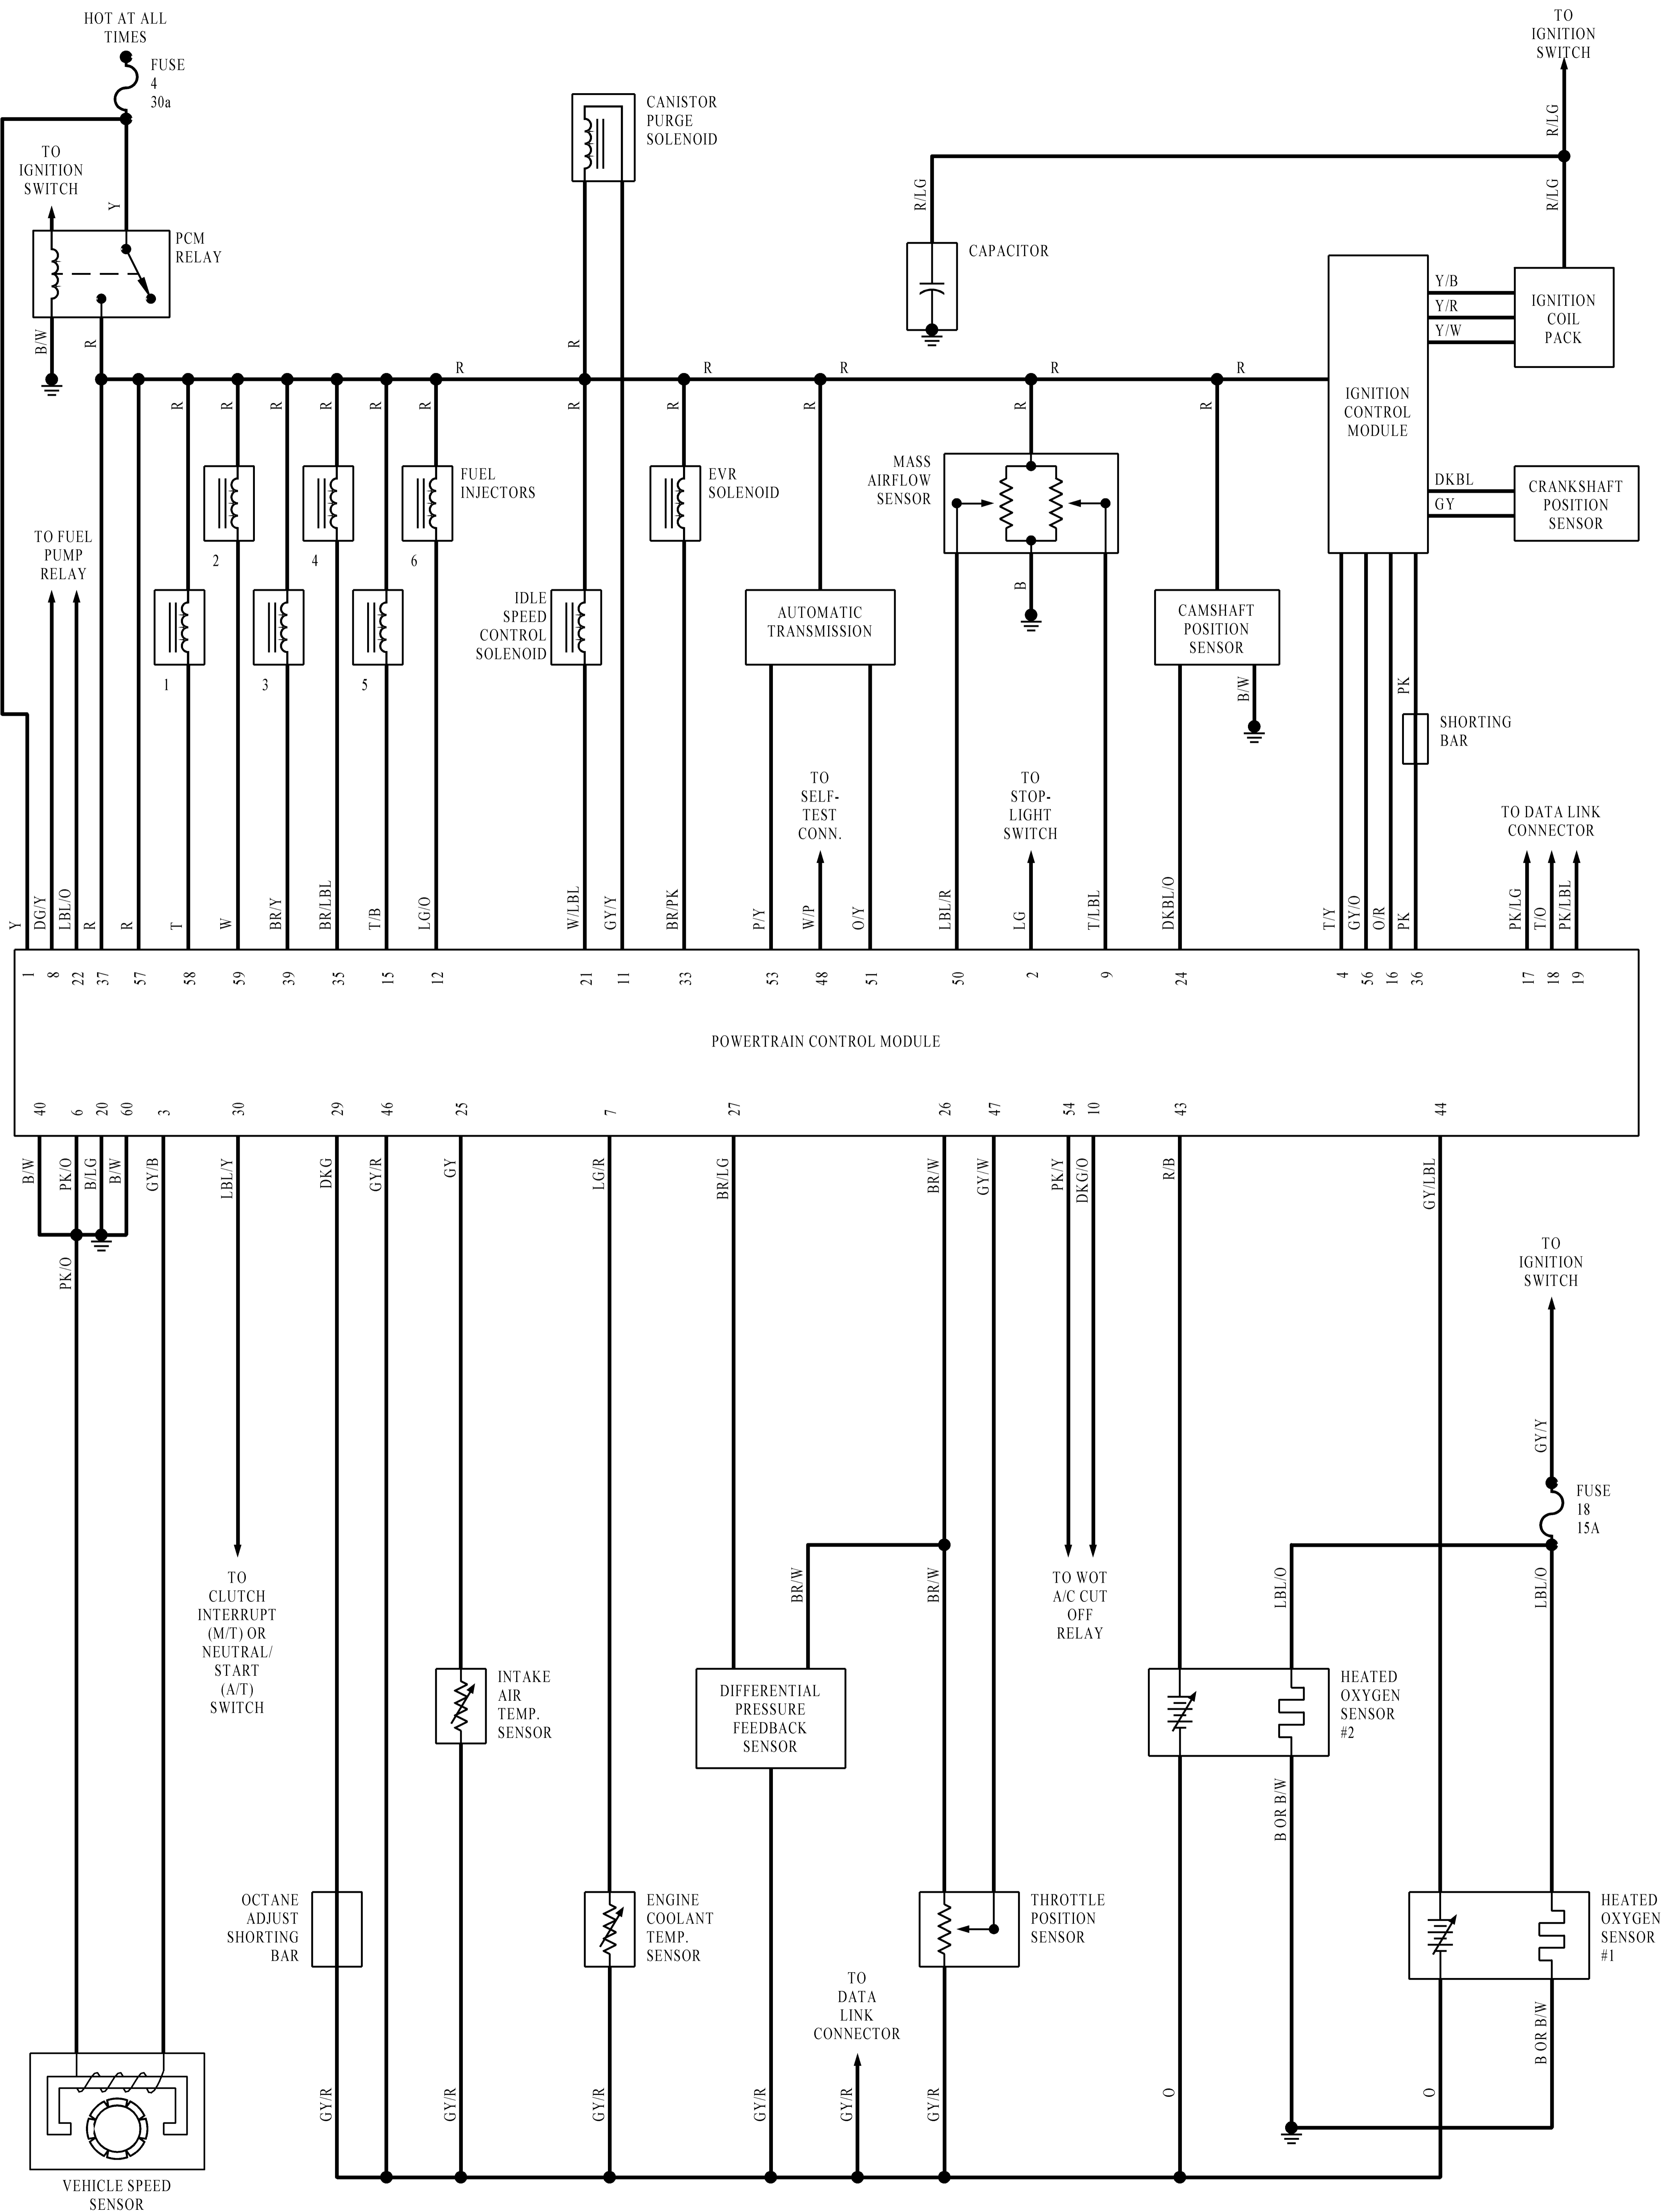

1991-93 NAVAJO 4.0L ENGINE SCHEMATIC

DIAGRAM 8