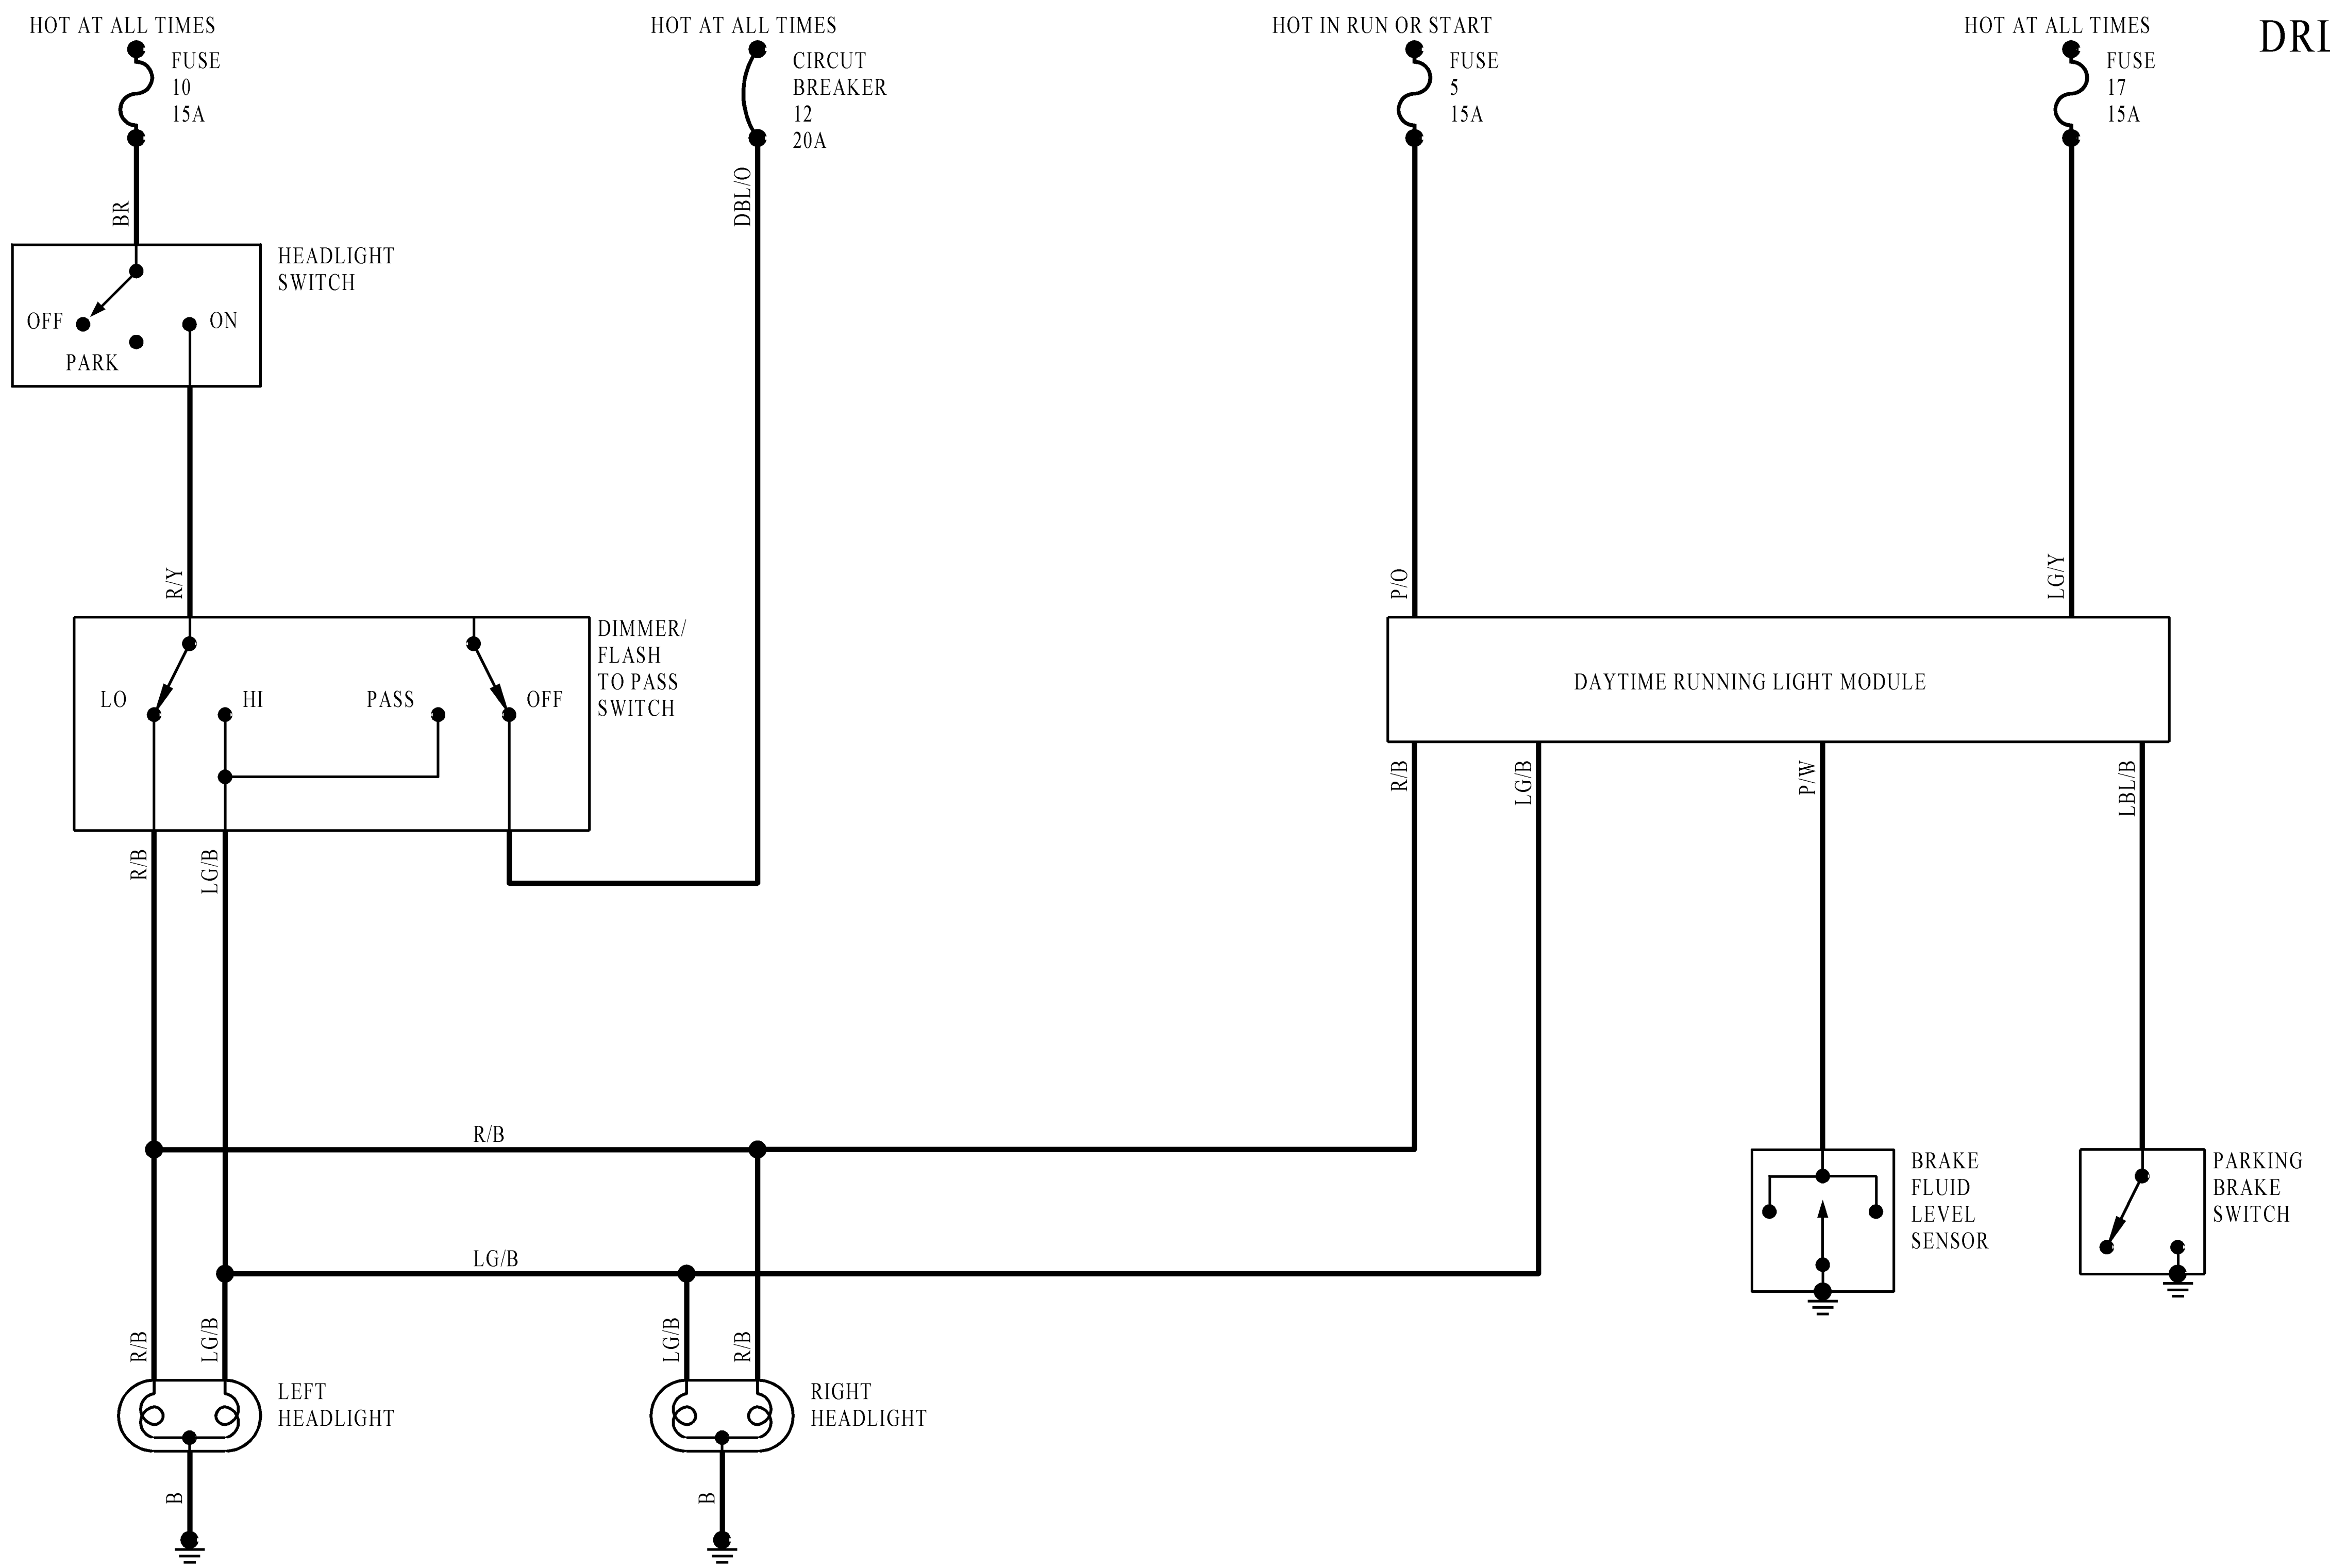

# 1994 MAZDA NAVAJO CHASSIS SCHEMATICS

DRL

DIAGRAM 27