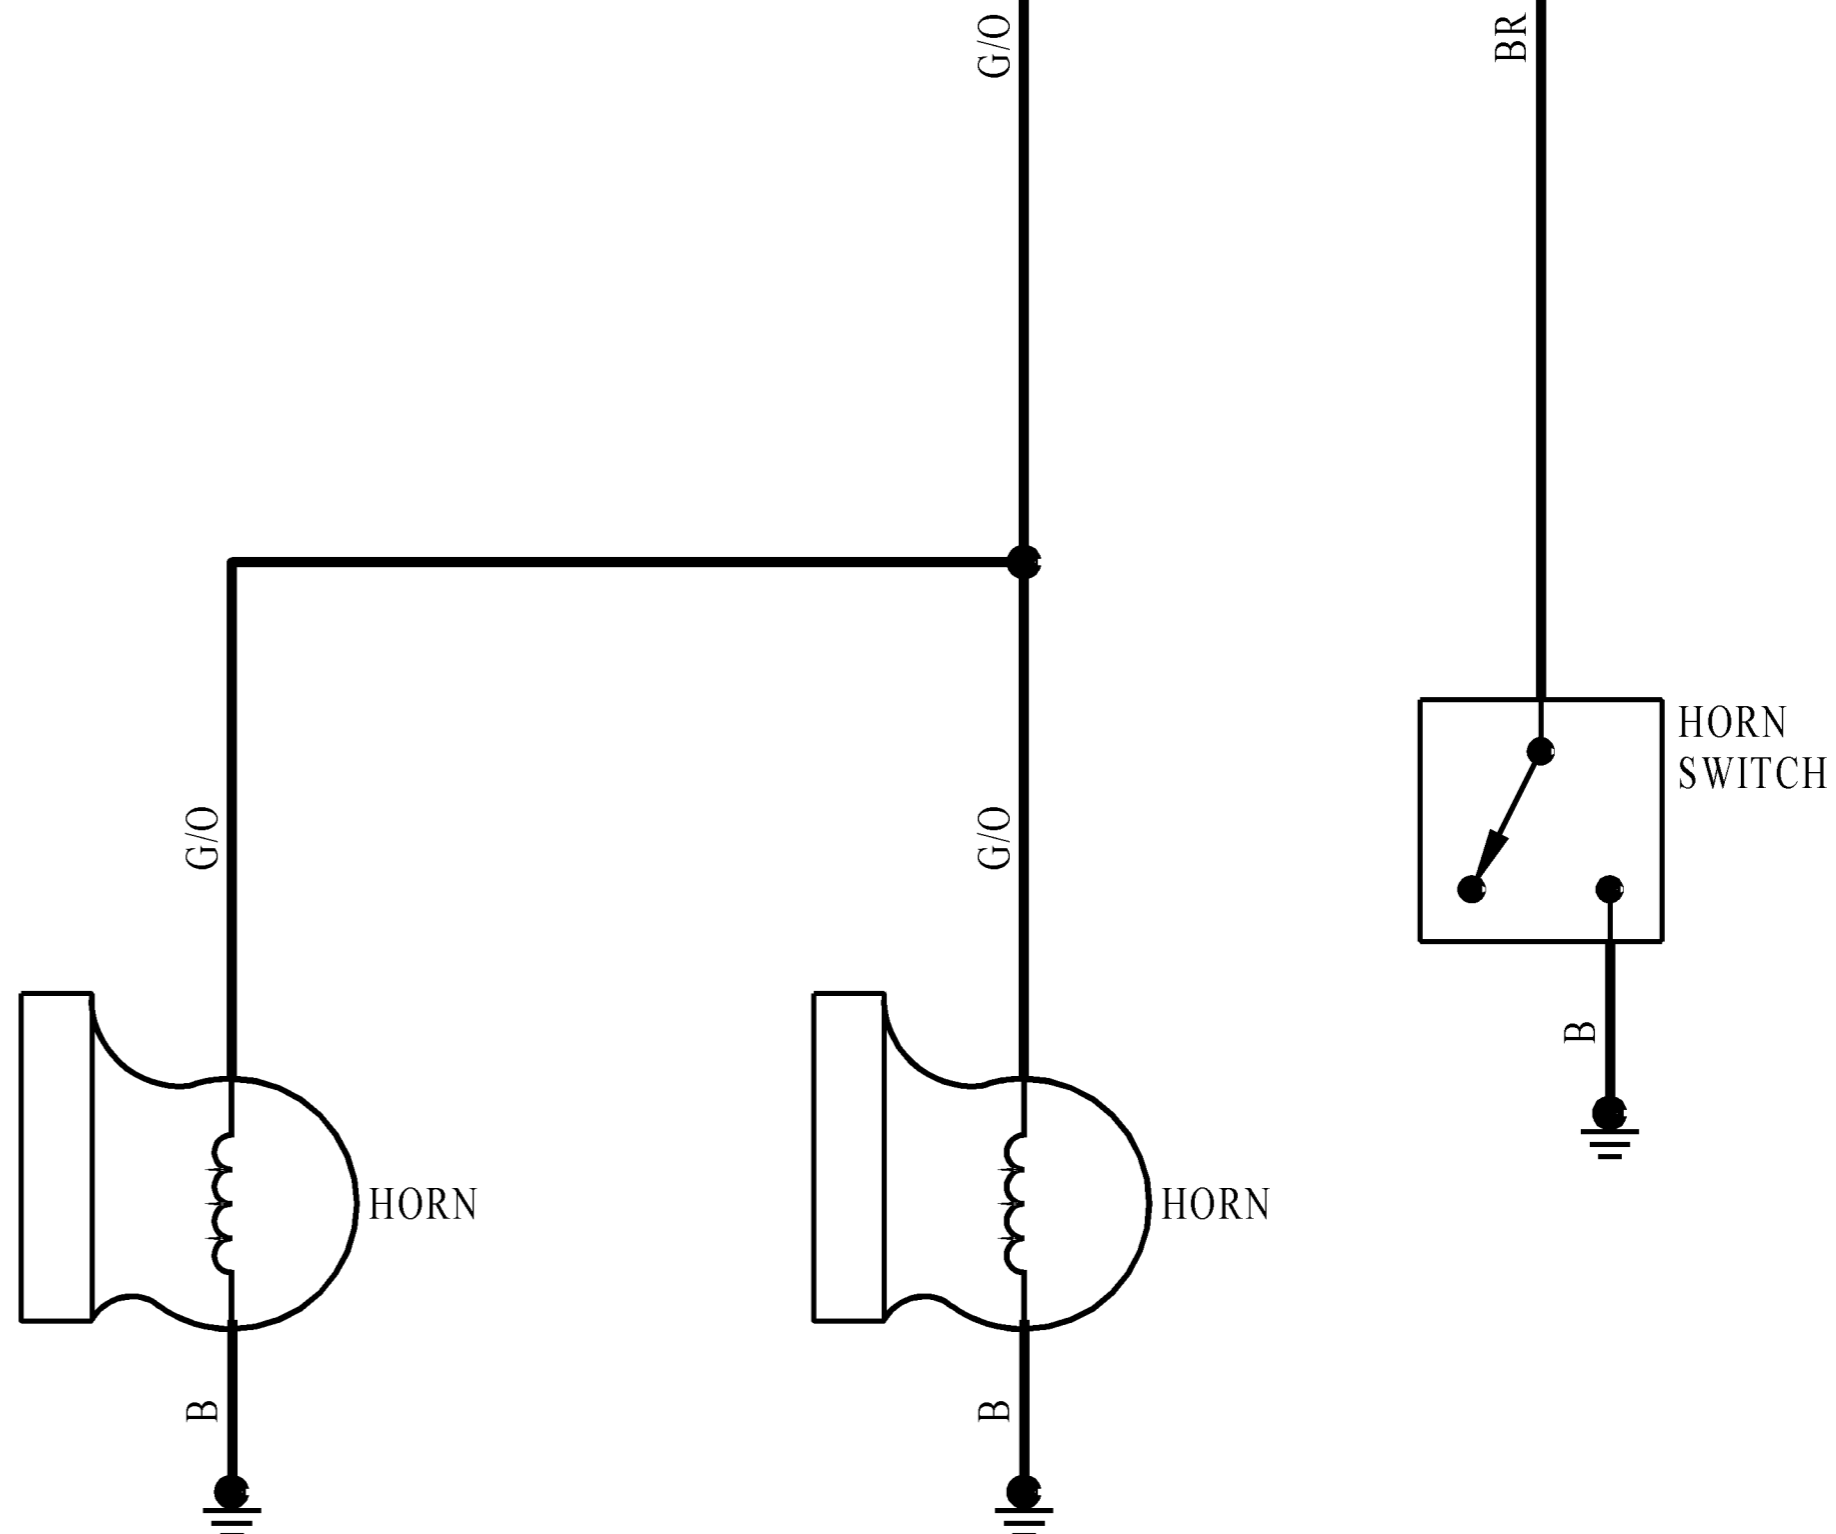

1994-96 MAZDA MPV CHASSIS SCHEMATICS

R/W

DIAGRAM 24