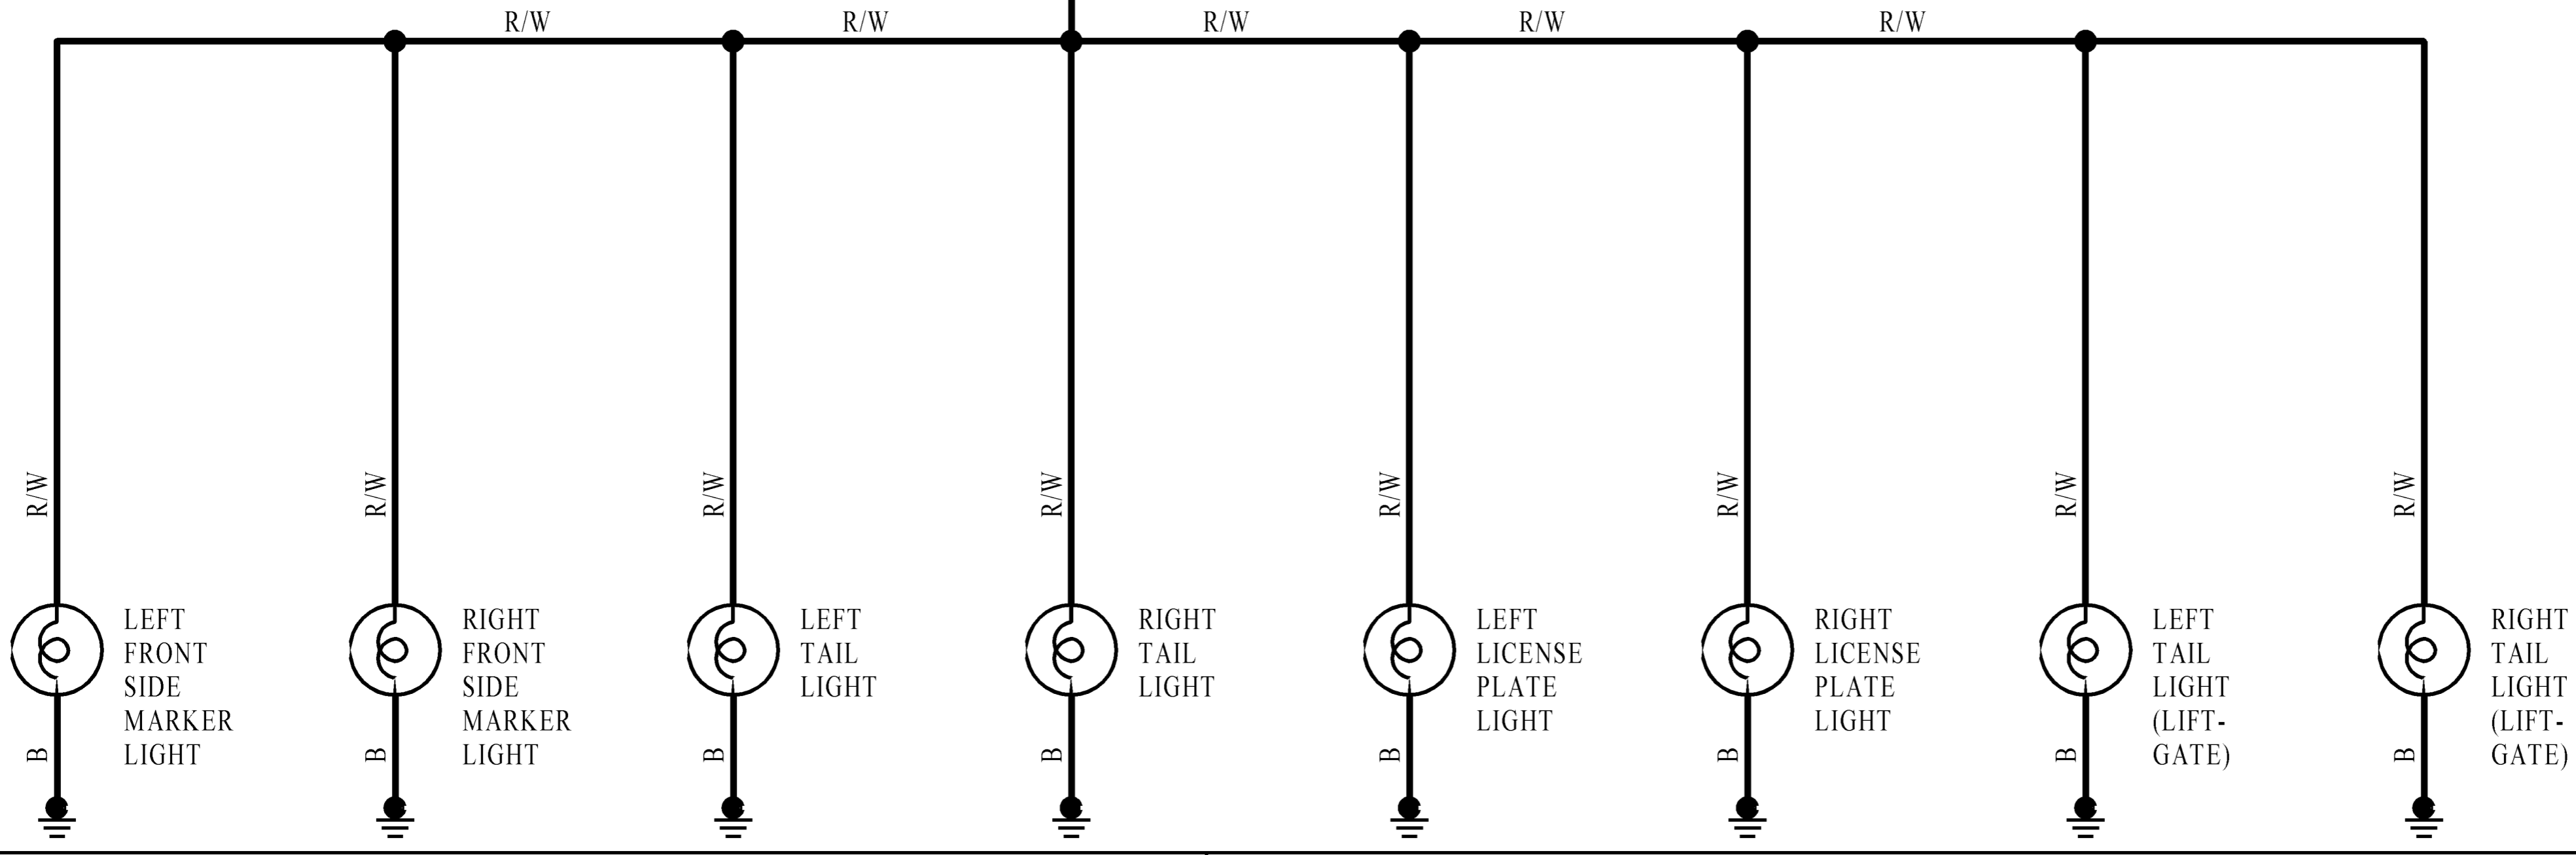

1994-96 MAZDA MPV CHASSIS SCHEMATICS

R/W

DIAGRAM 24