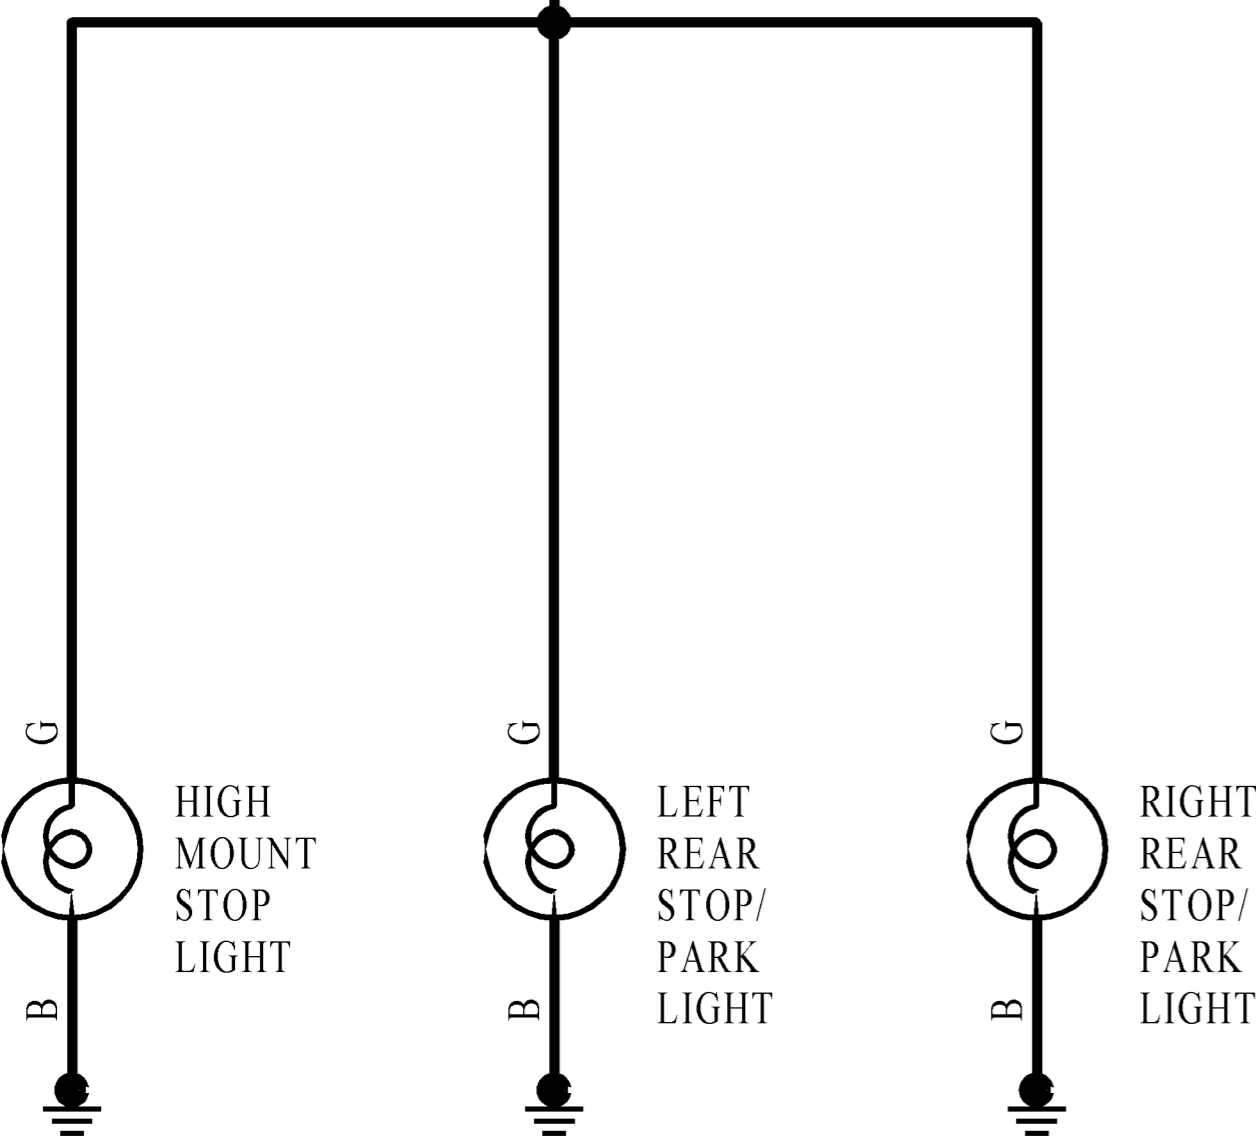

1994-96 MAZDA MPV CHASSIS SCHEMATICS

R/W

DIAGRAM 24