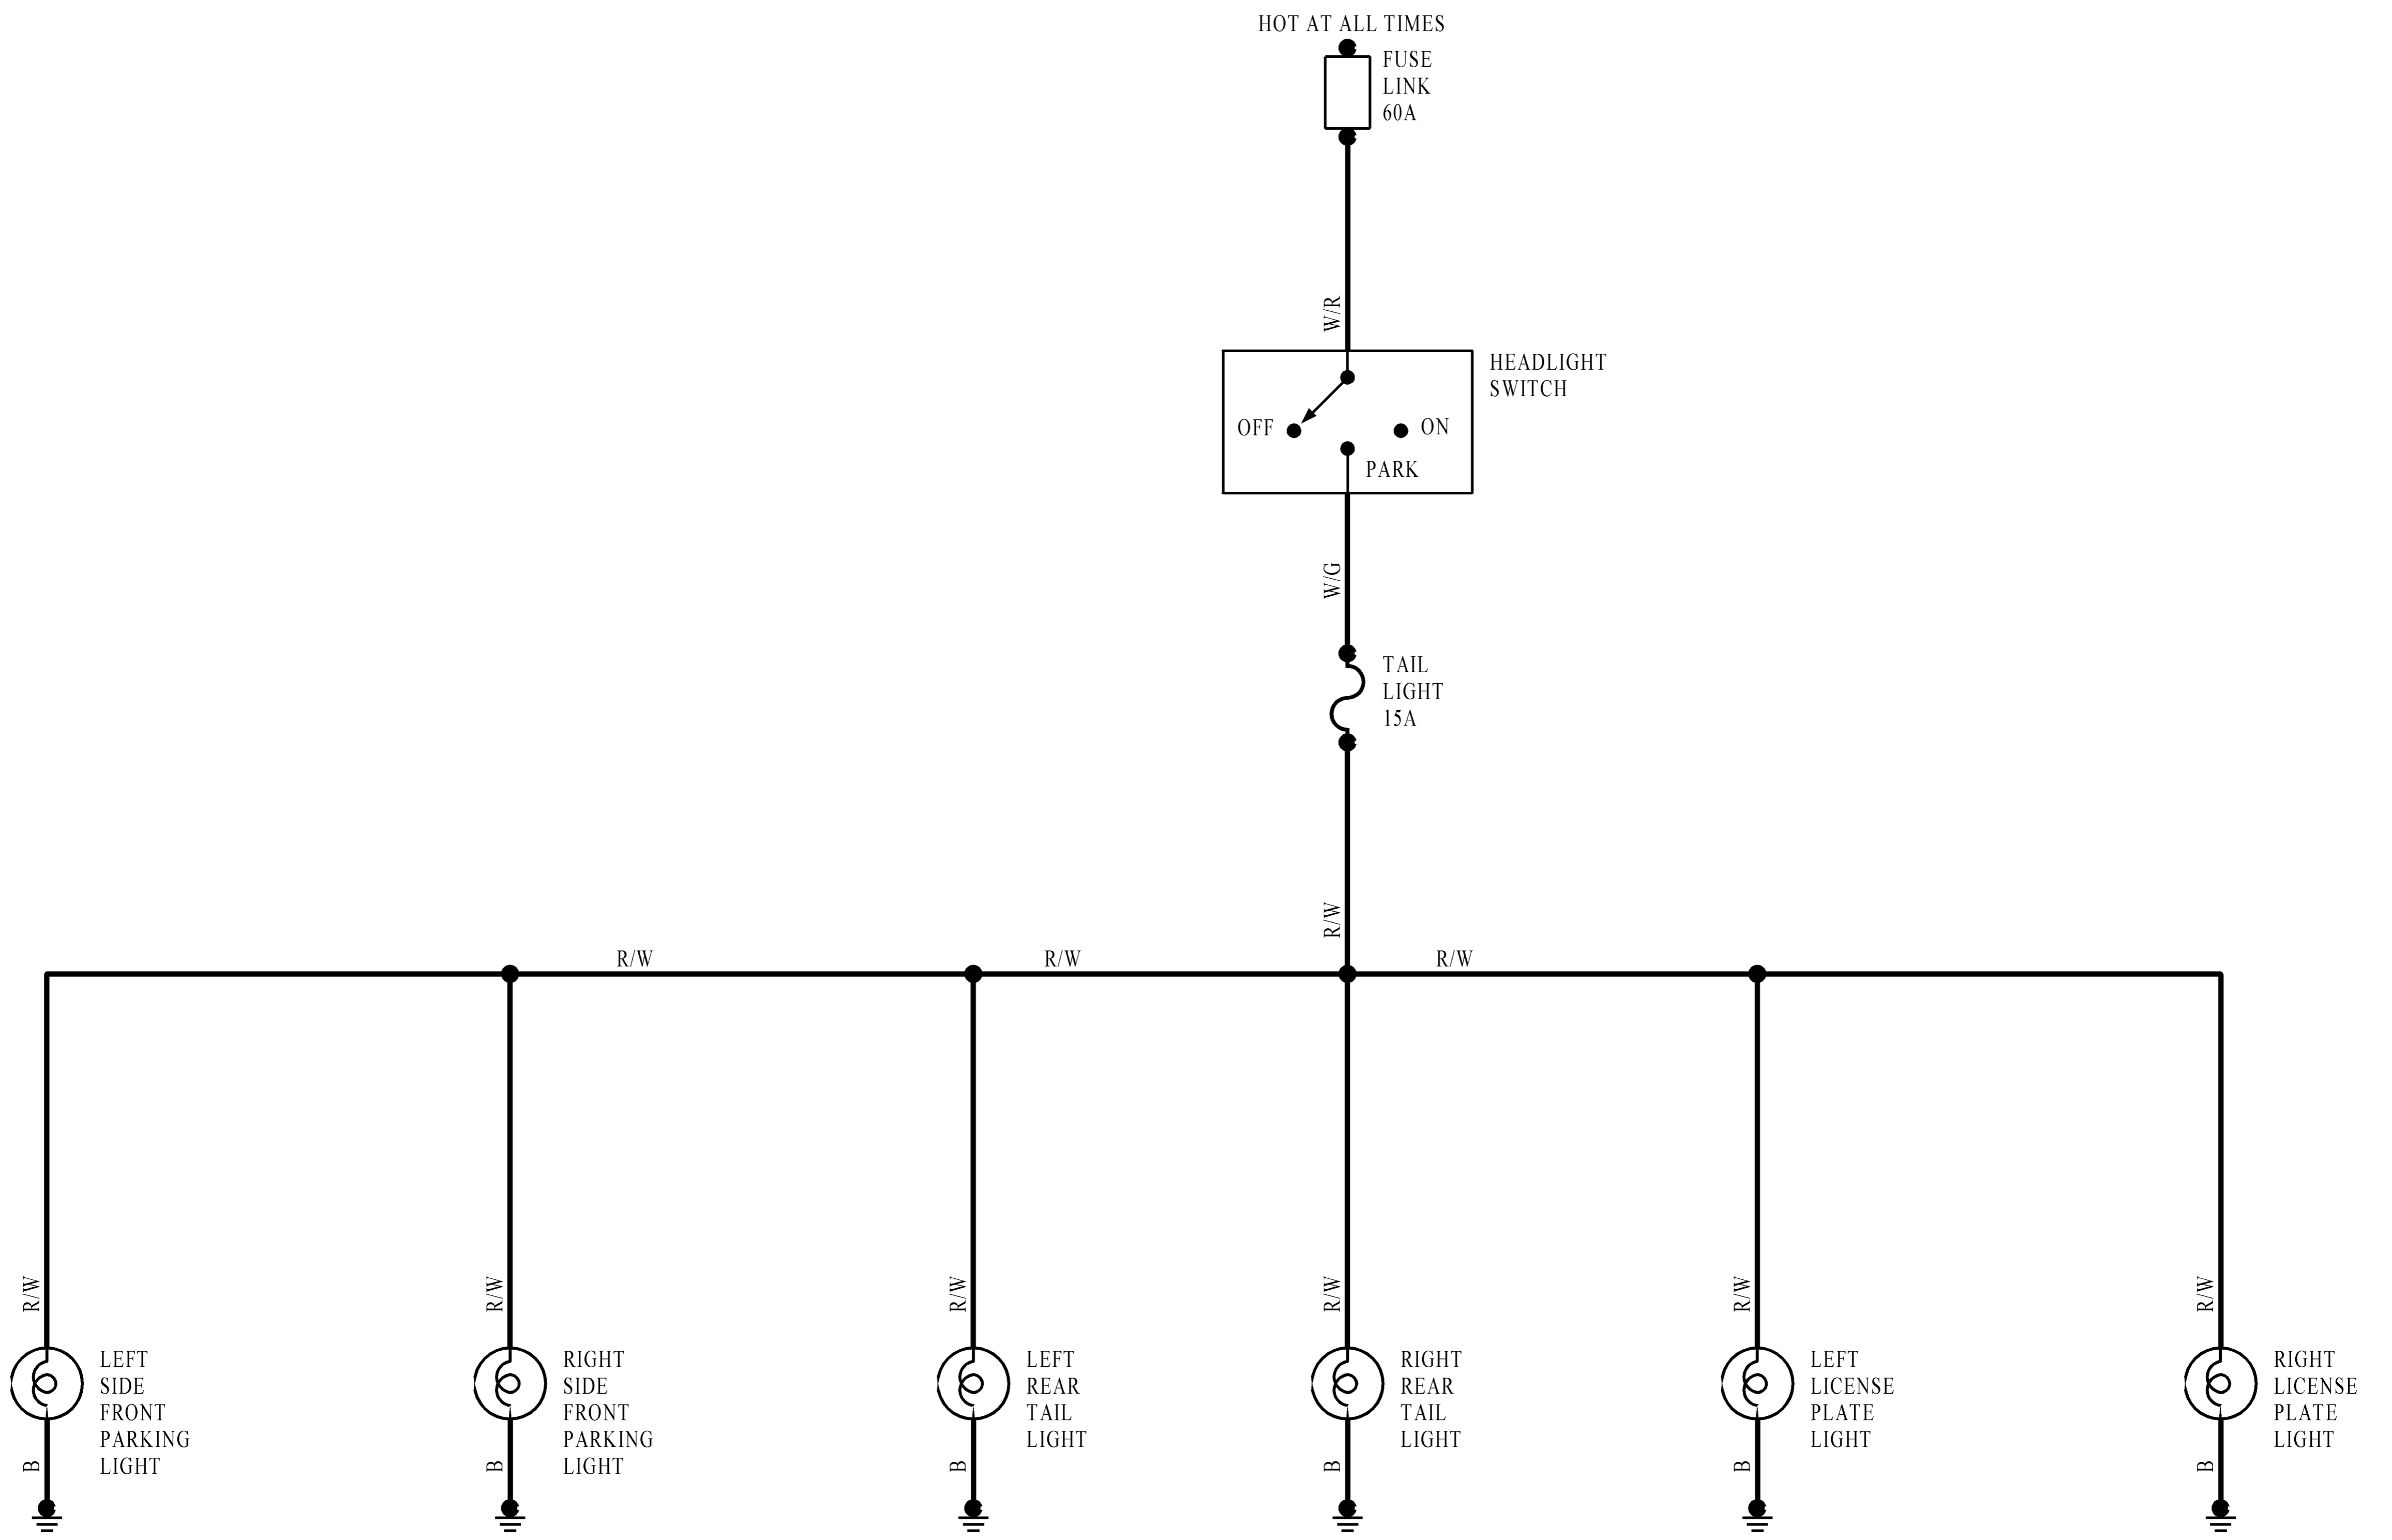

1997-98 MAZDA MPV CHASSIS SCHEMATICS

DIAGRAM 25