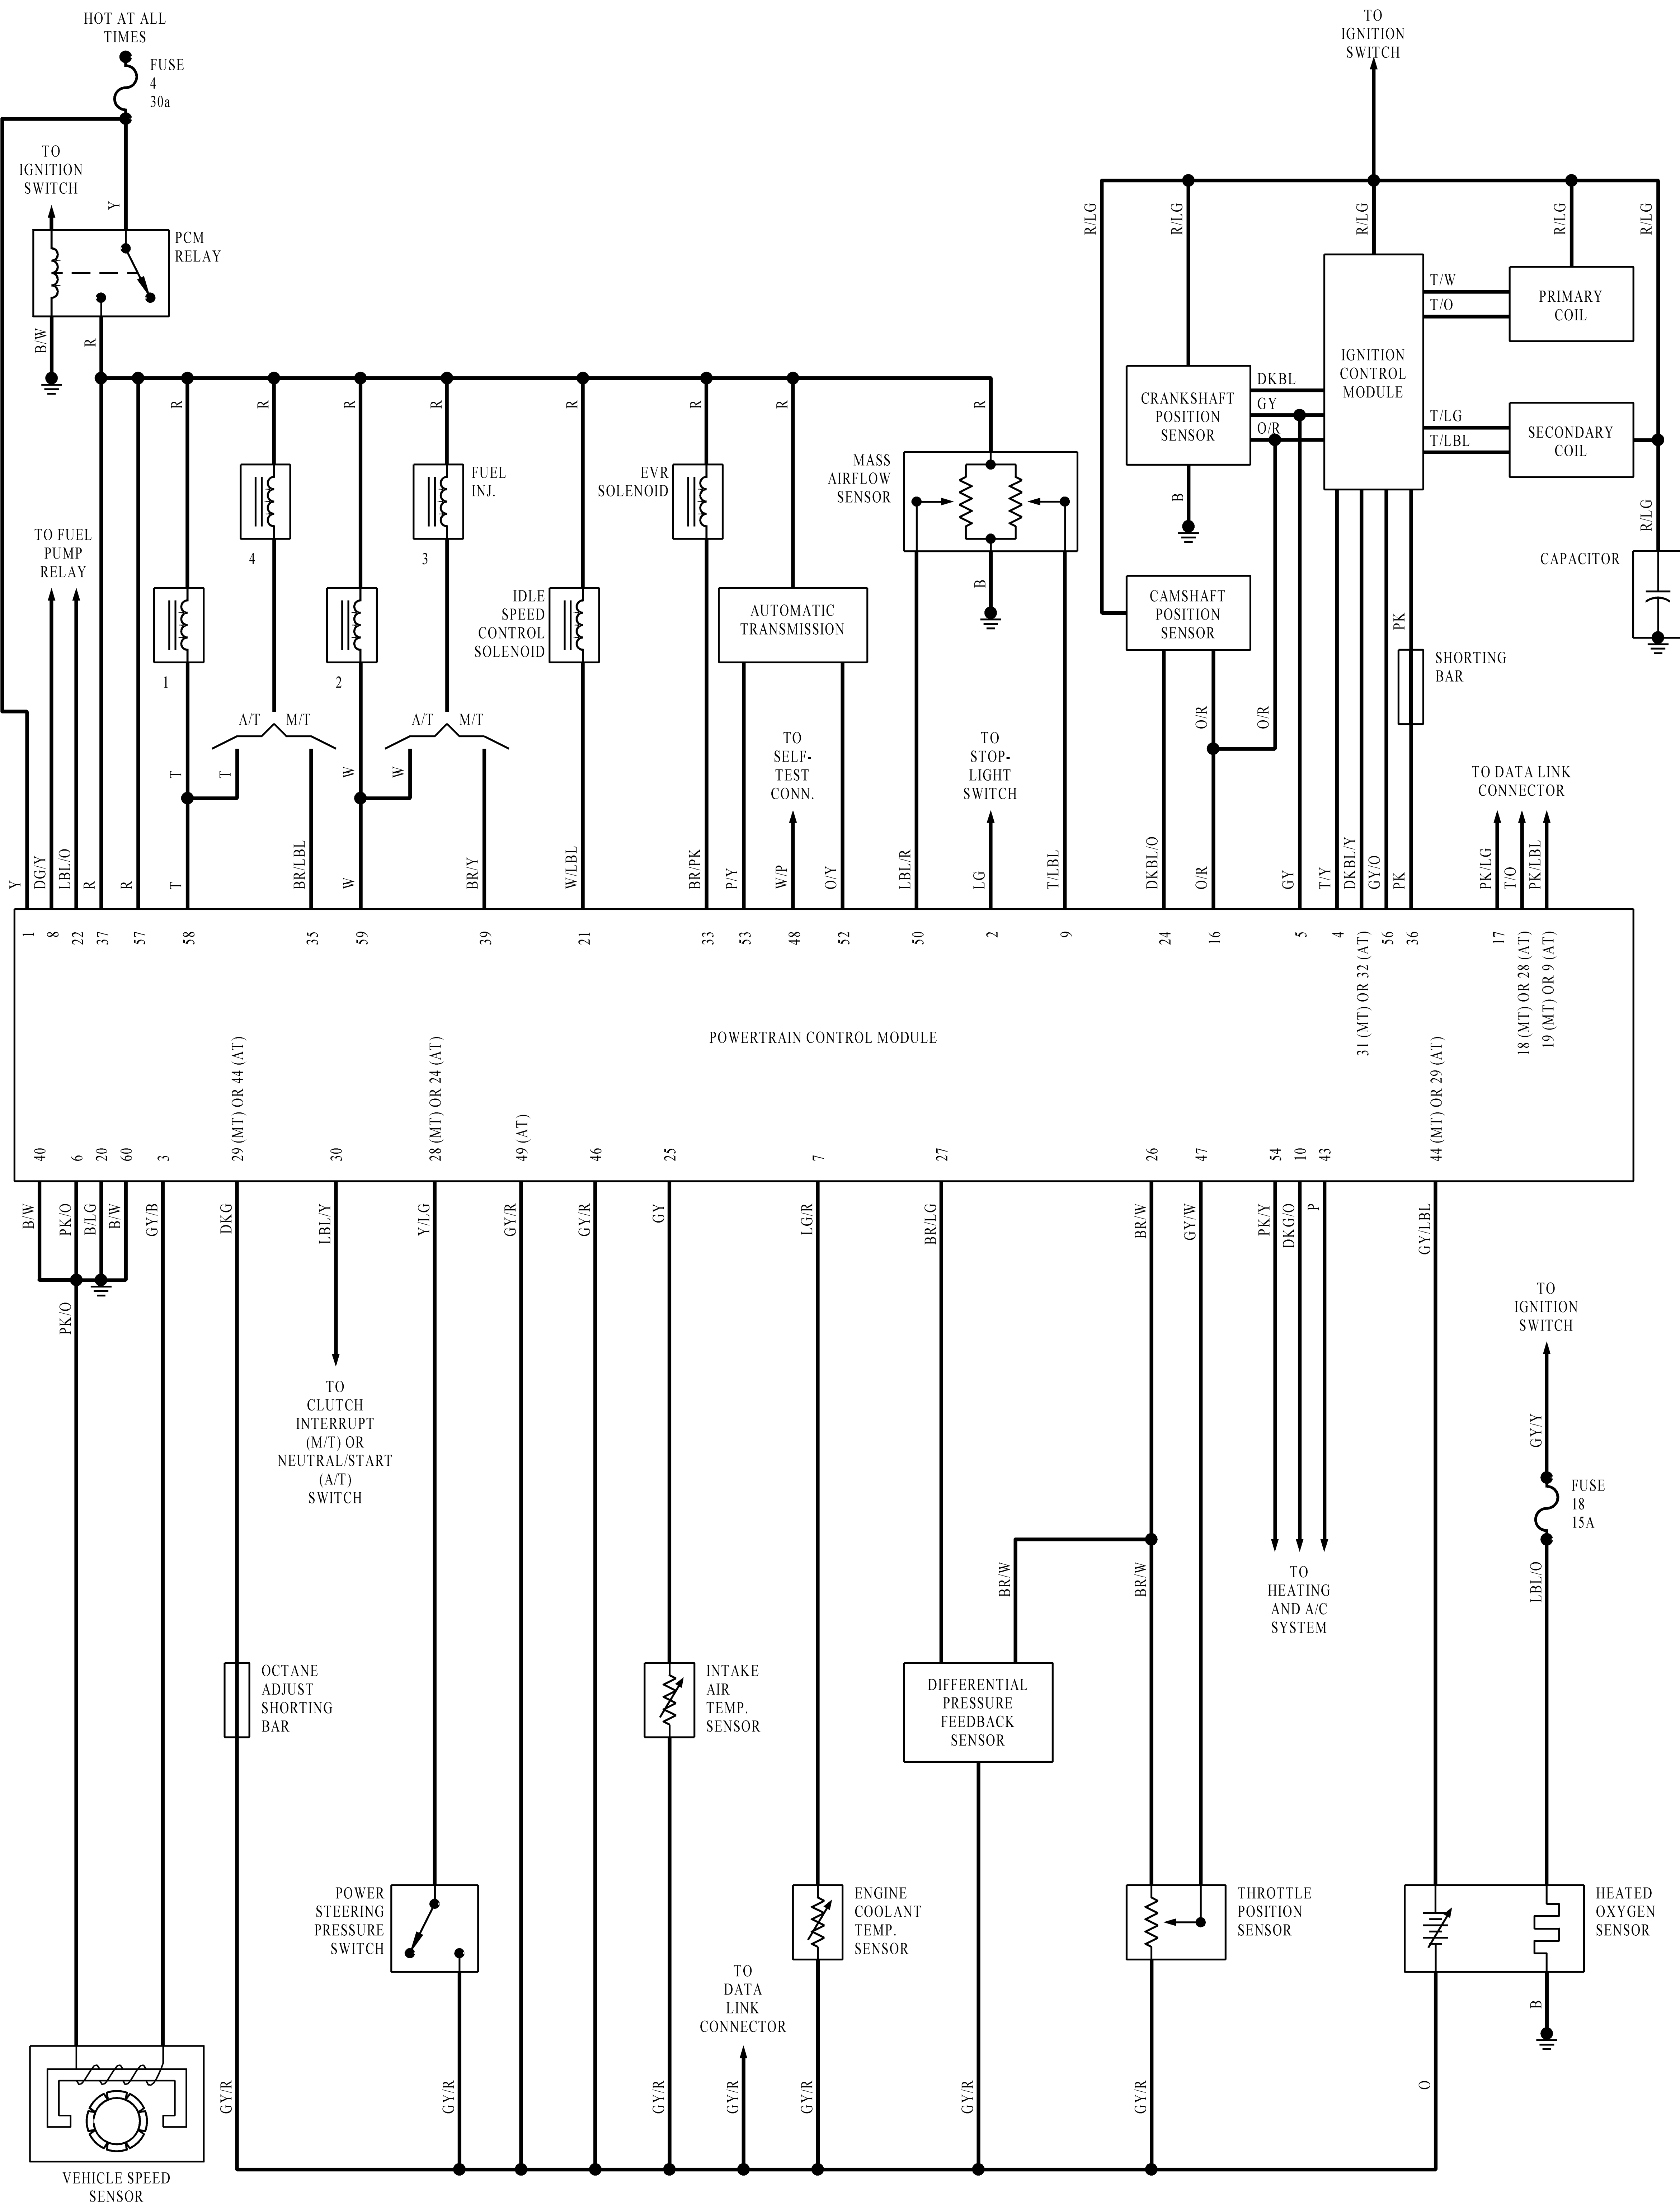

1994 MAZDA B2300 ENGINE SCHEMATIC

DIAGRAM 3