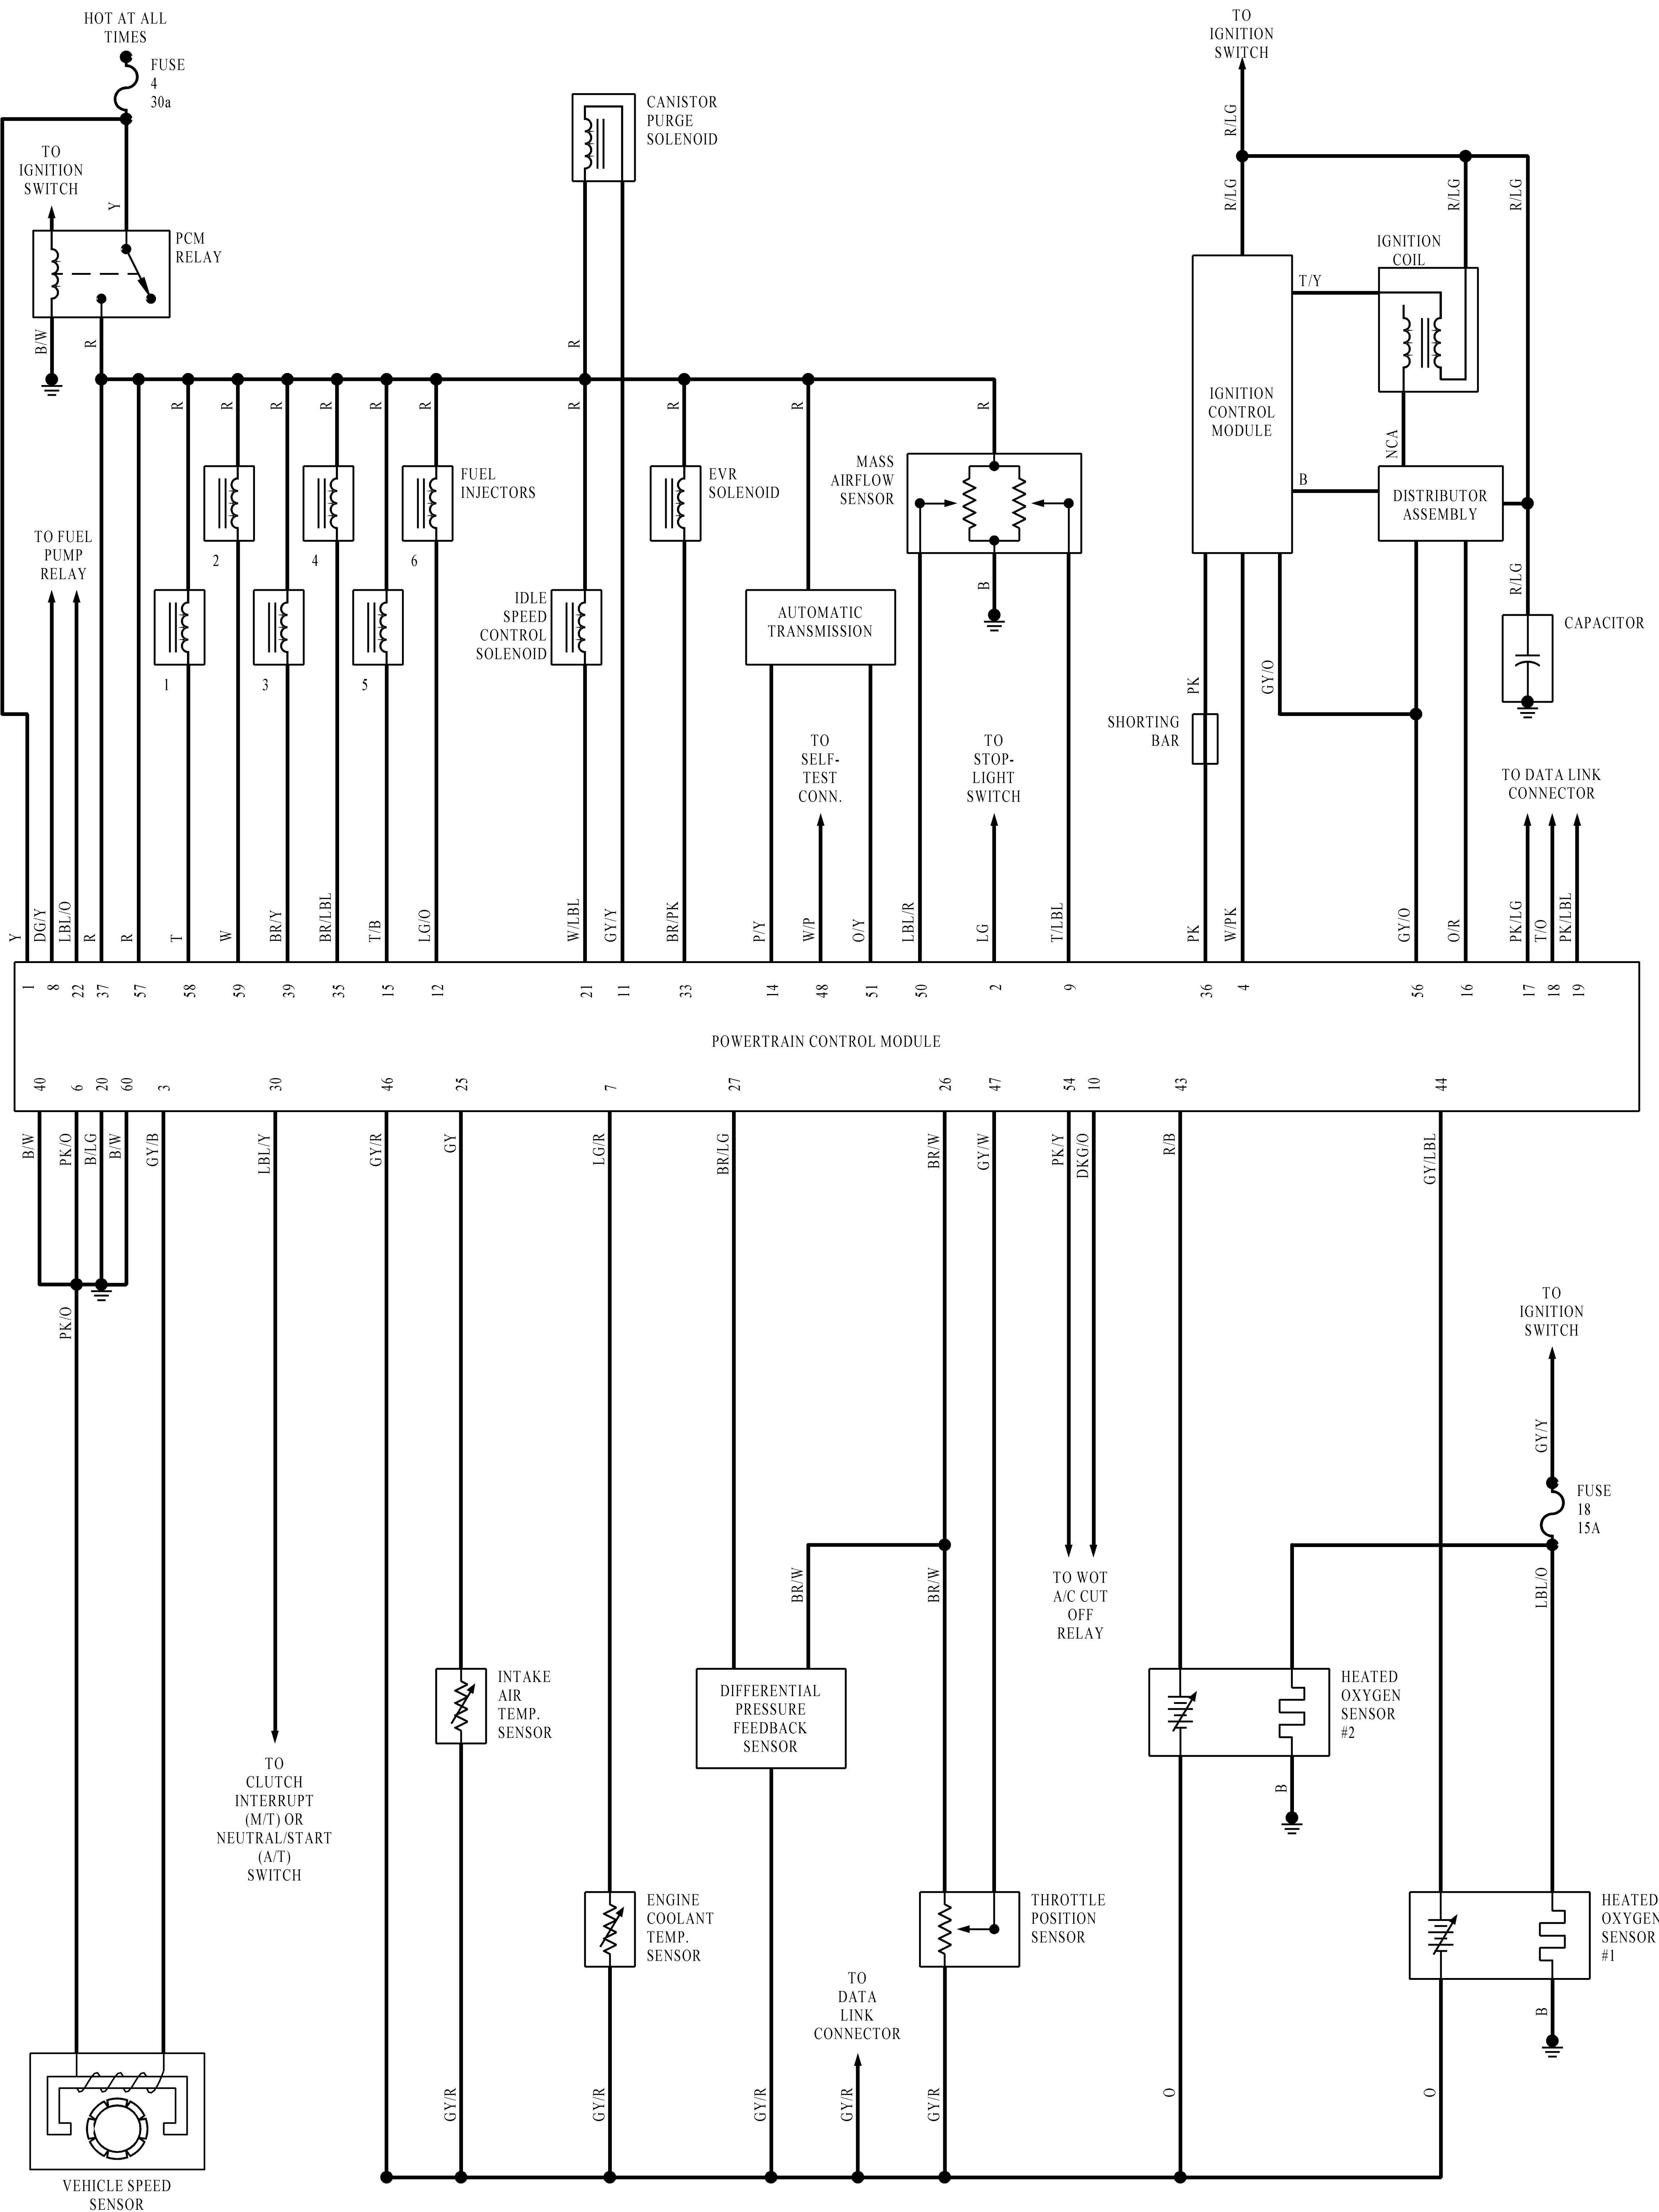

1994 MAZDA B3000 ENGINE SCHEMATIC

DIAGRAM 4