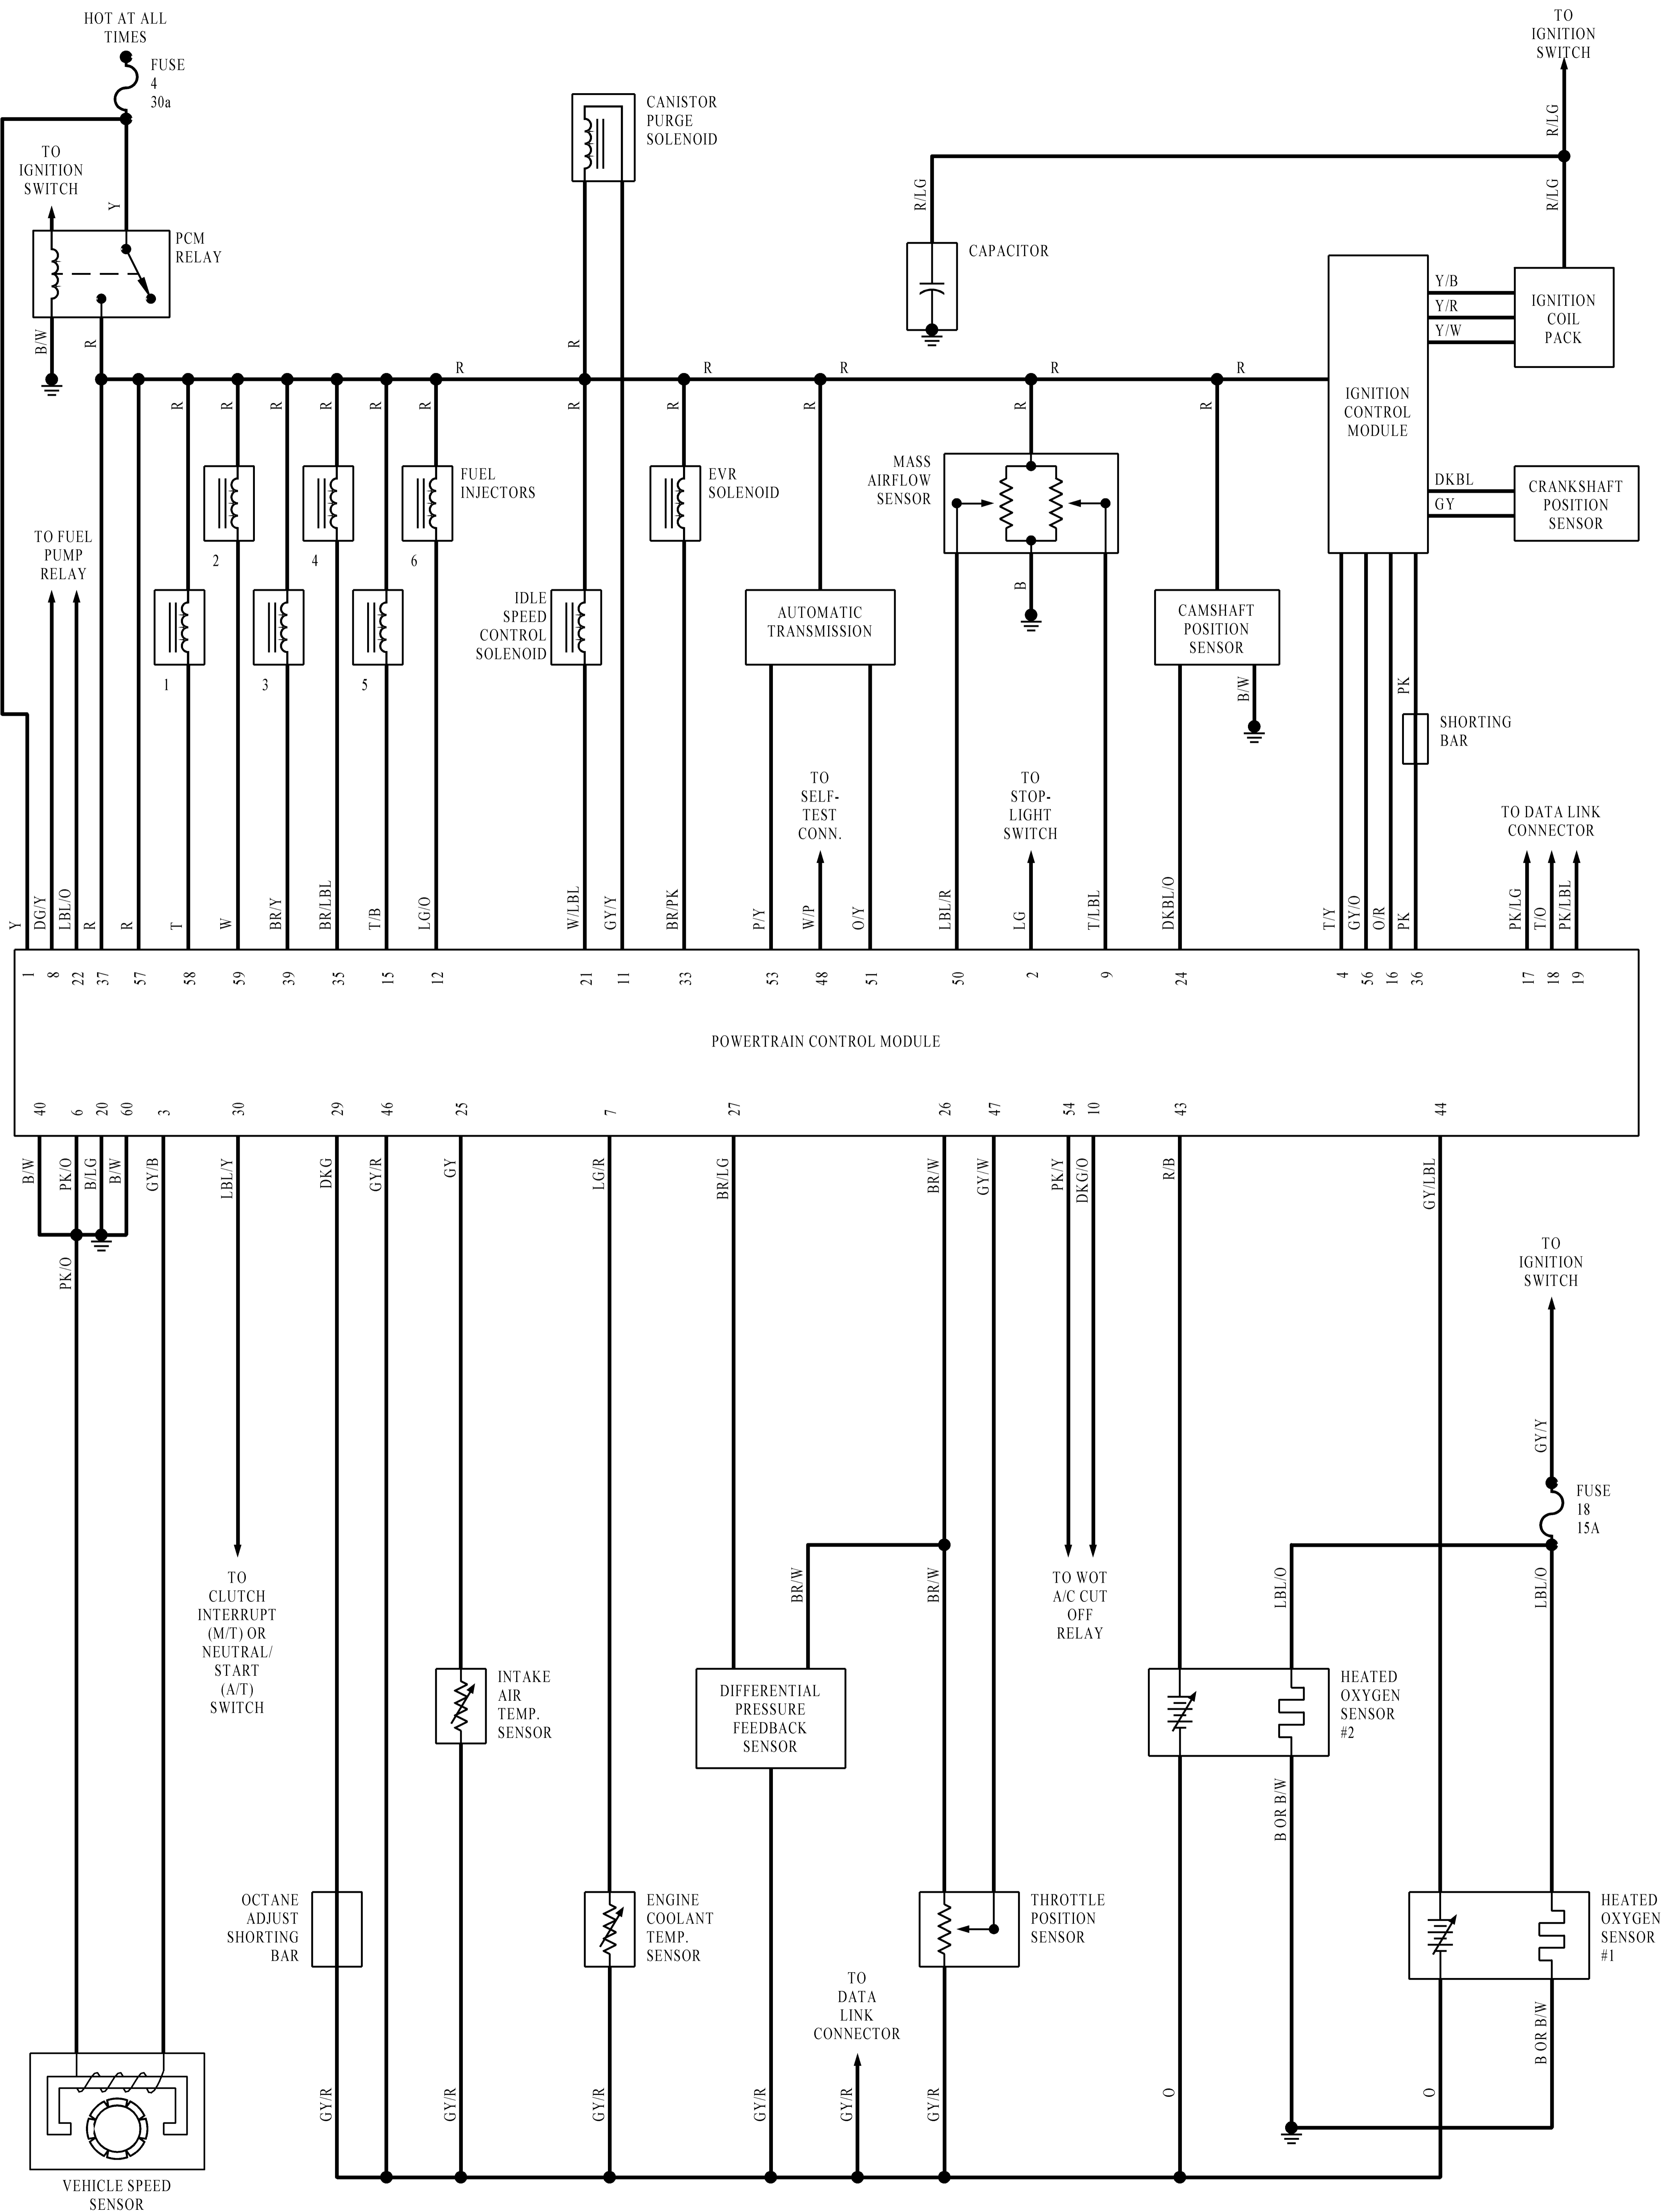

1994 MAZDA B4000 AND NAVAJO ENGINE SCHEMATIC

DIAGRAM 5