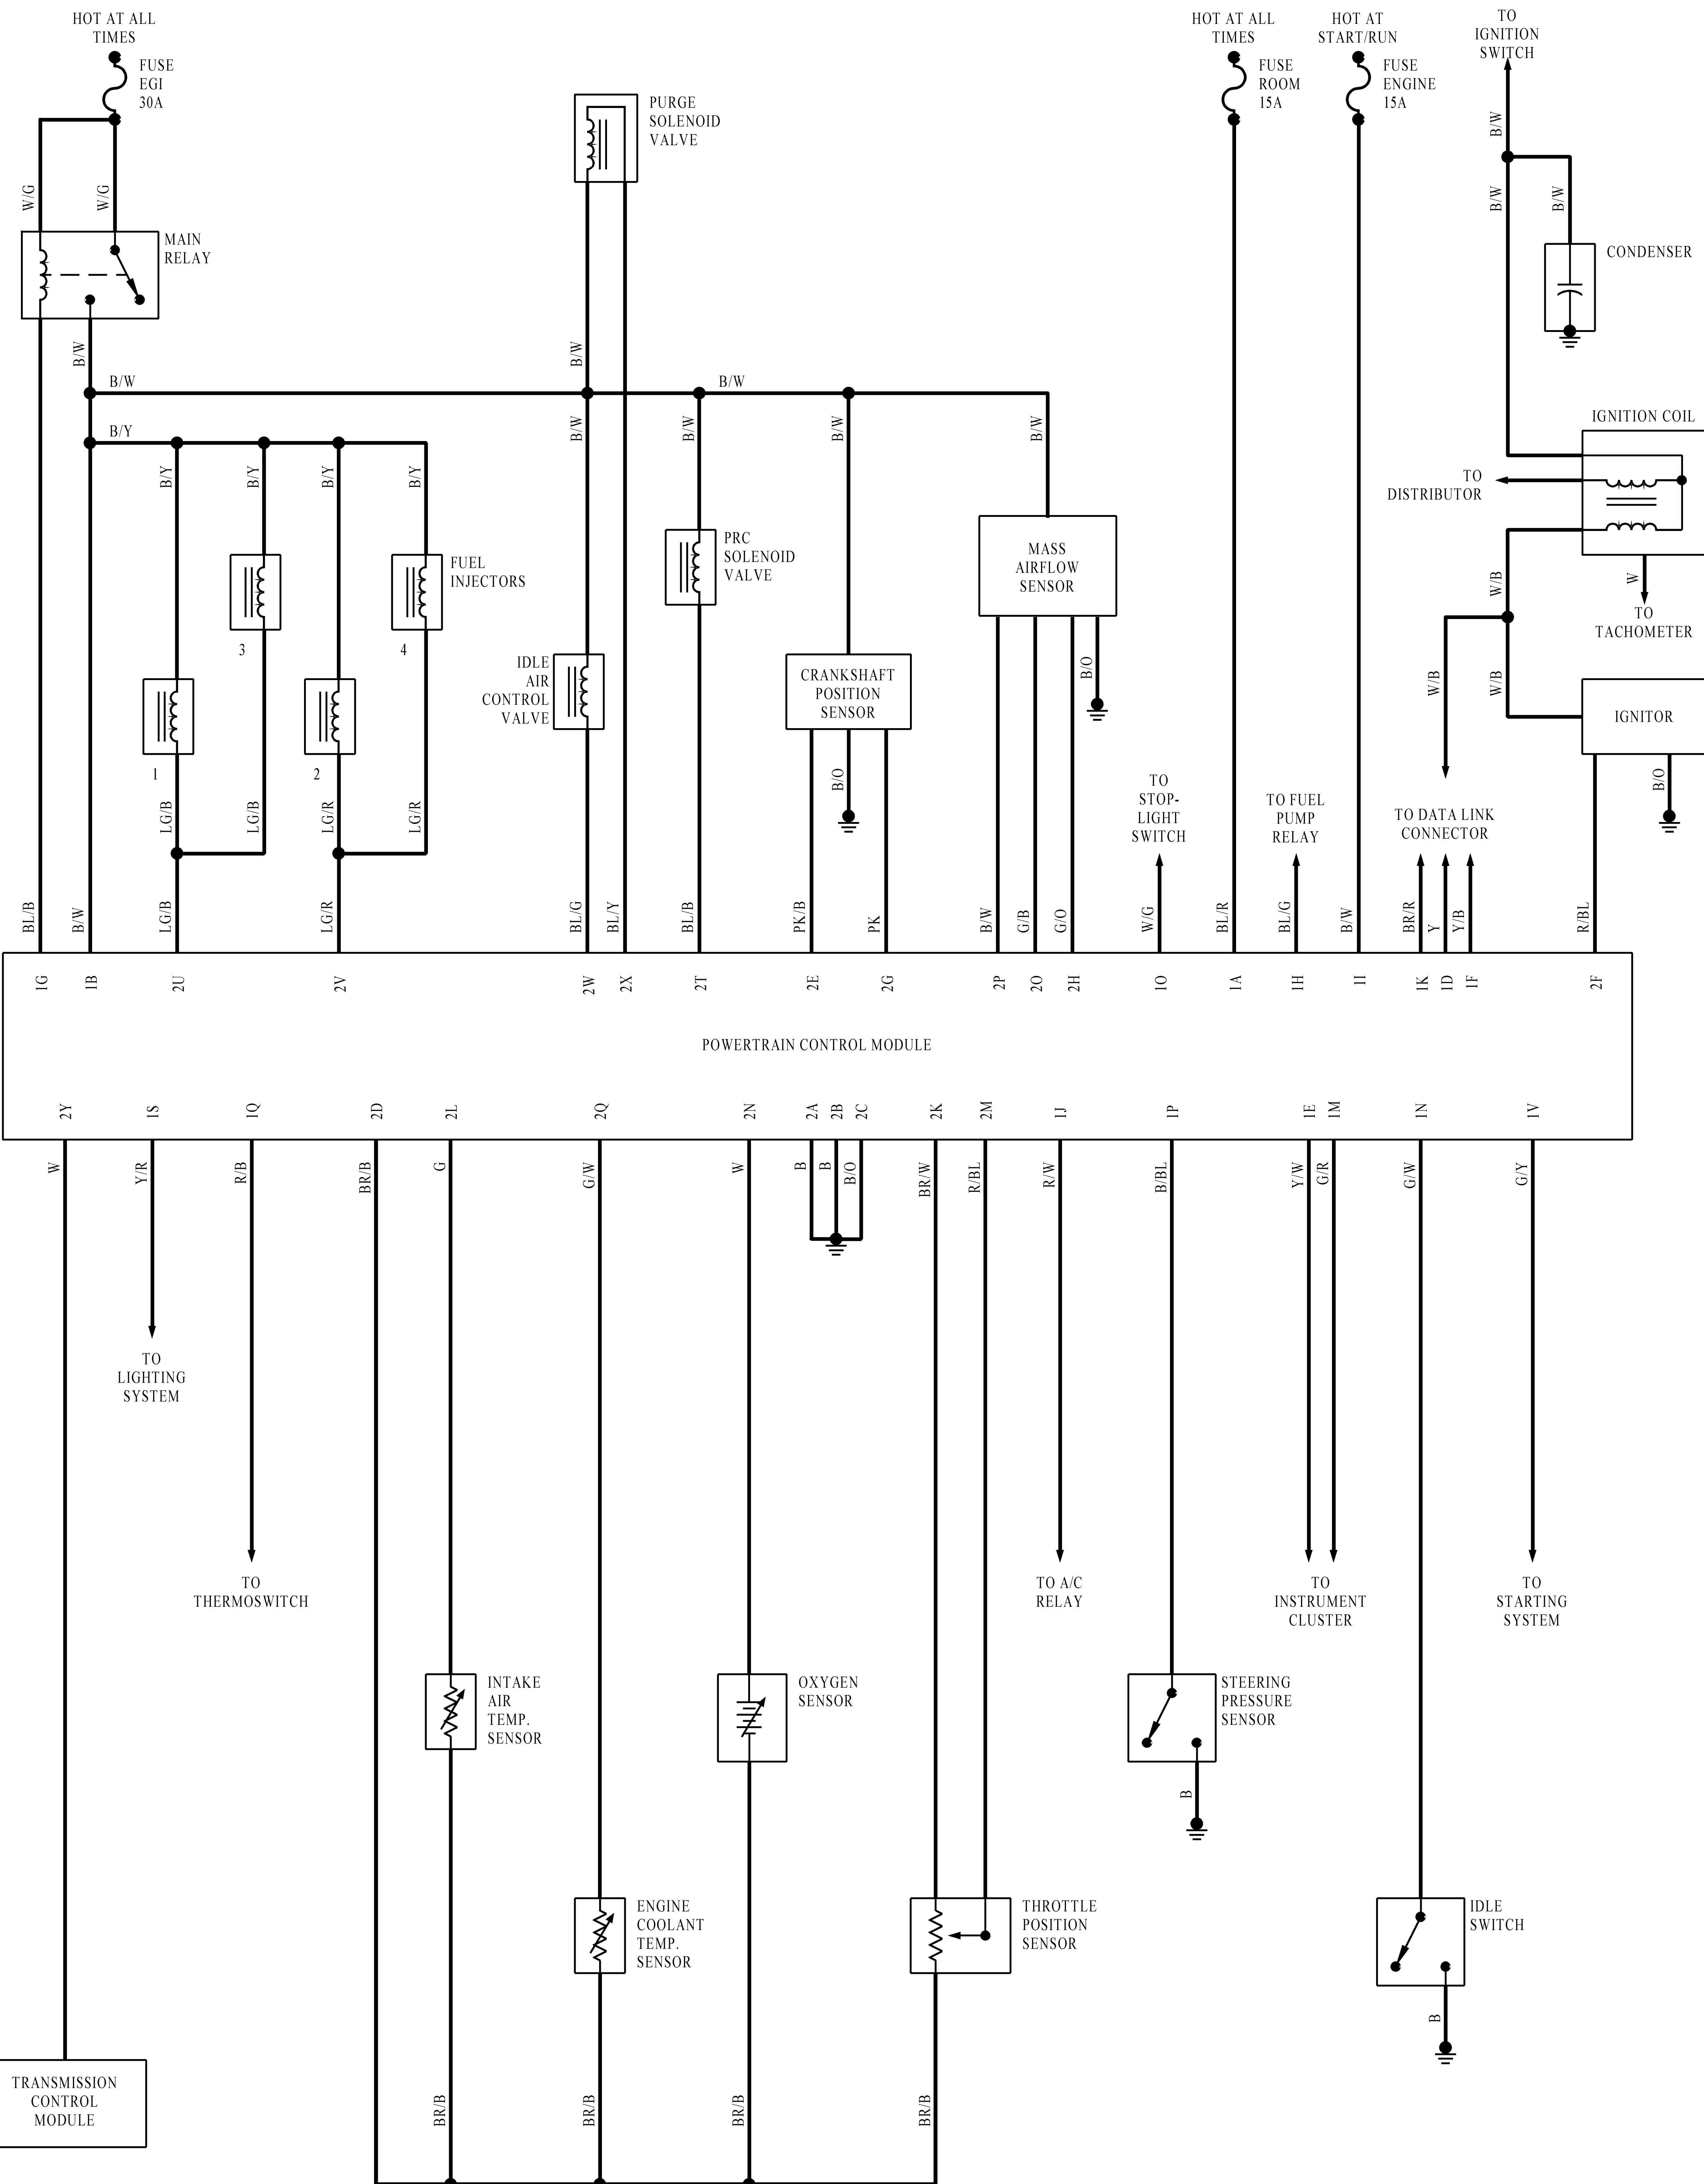

1994-95 MAZDA MPV 2.6L ENGINE SCHEMATIC

DIAGRAM 6