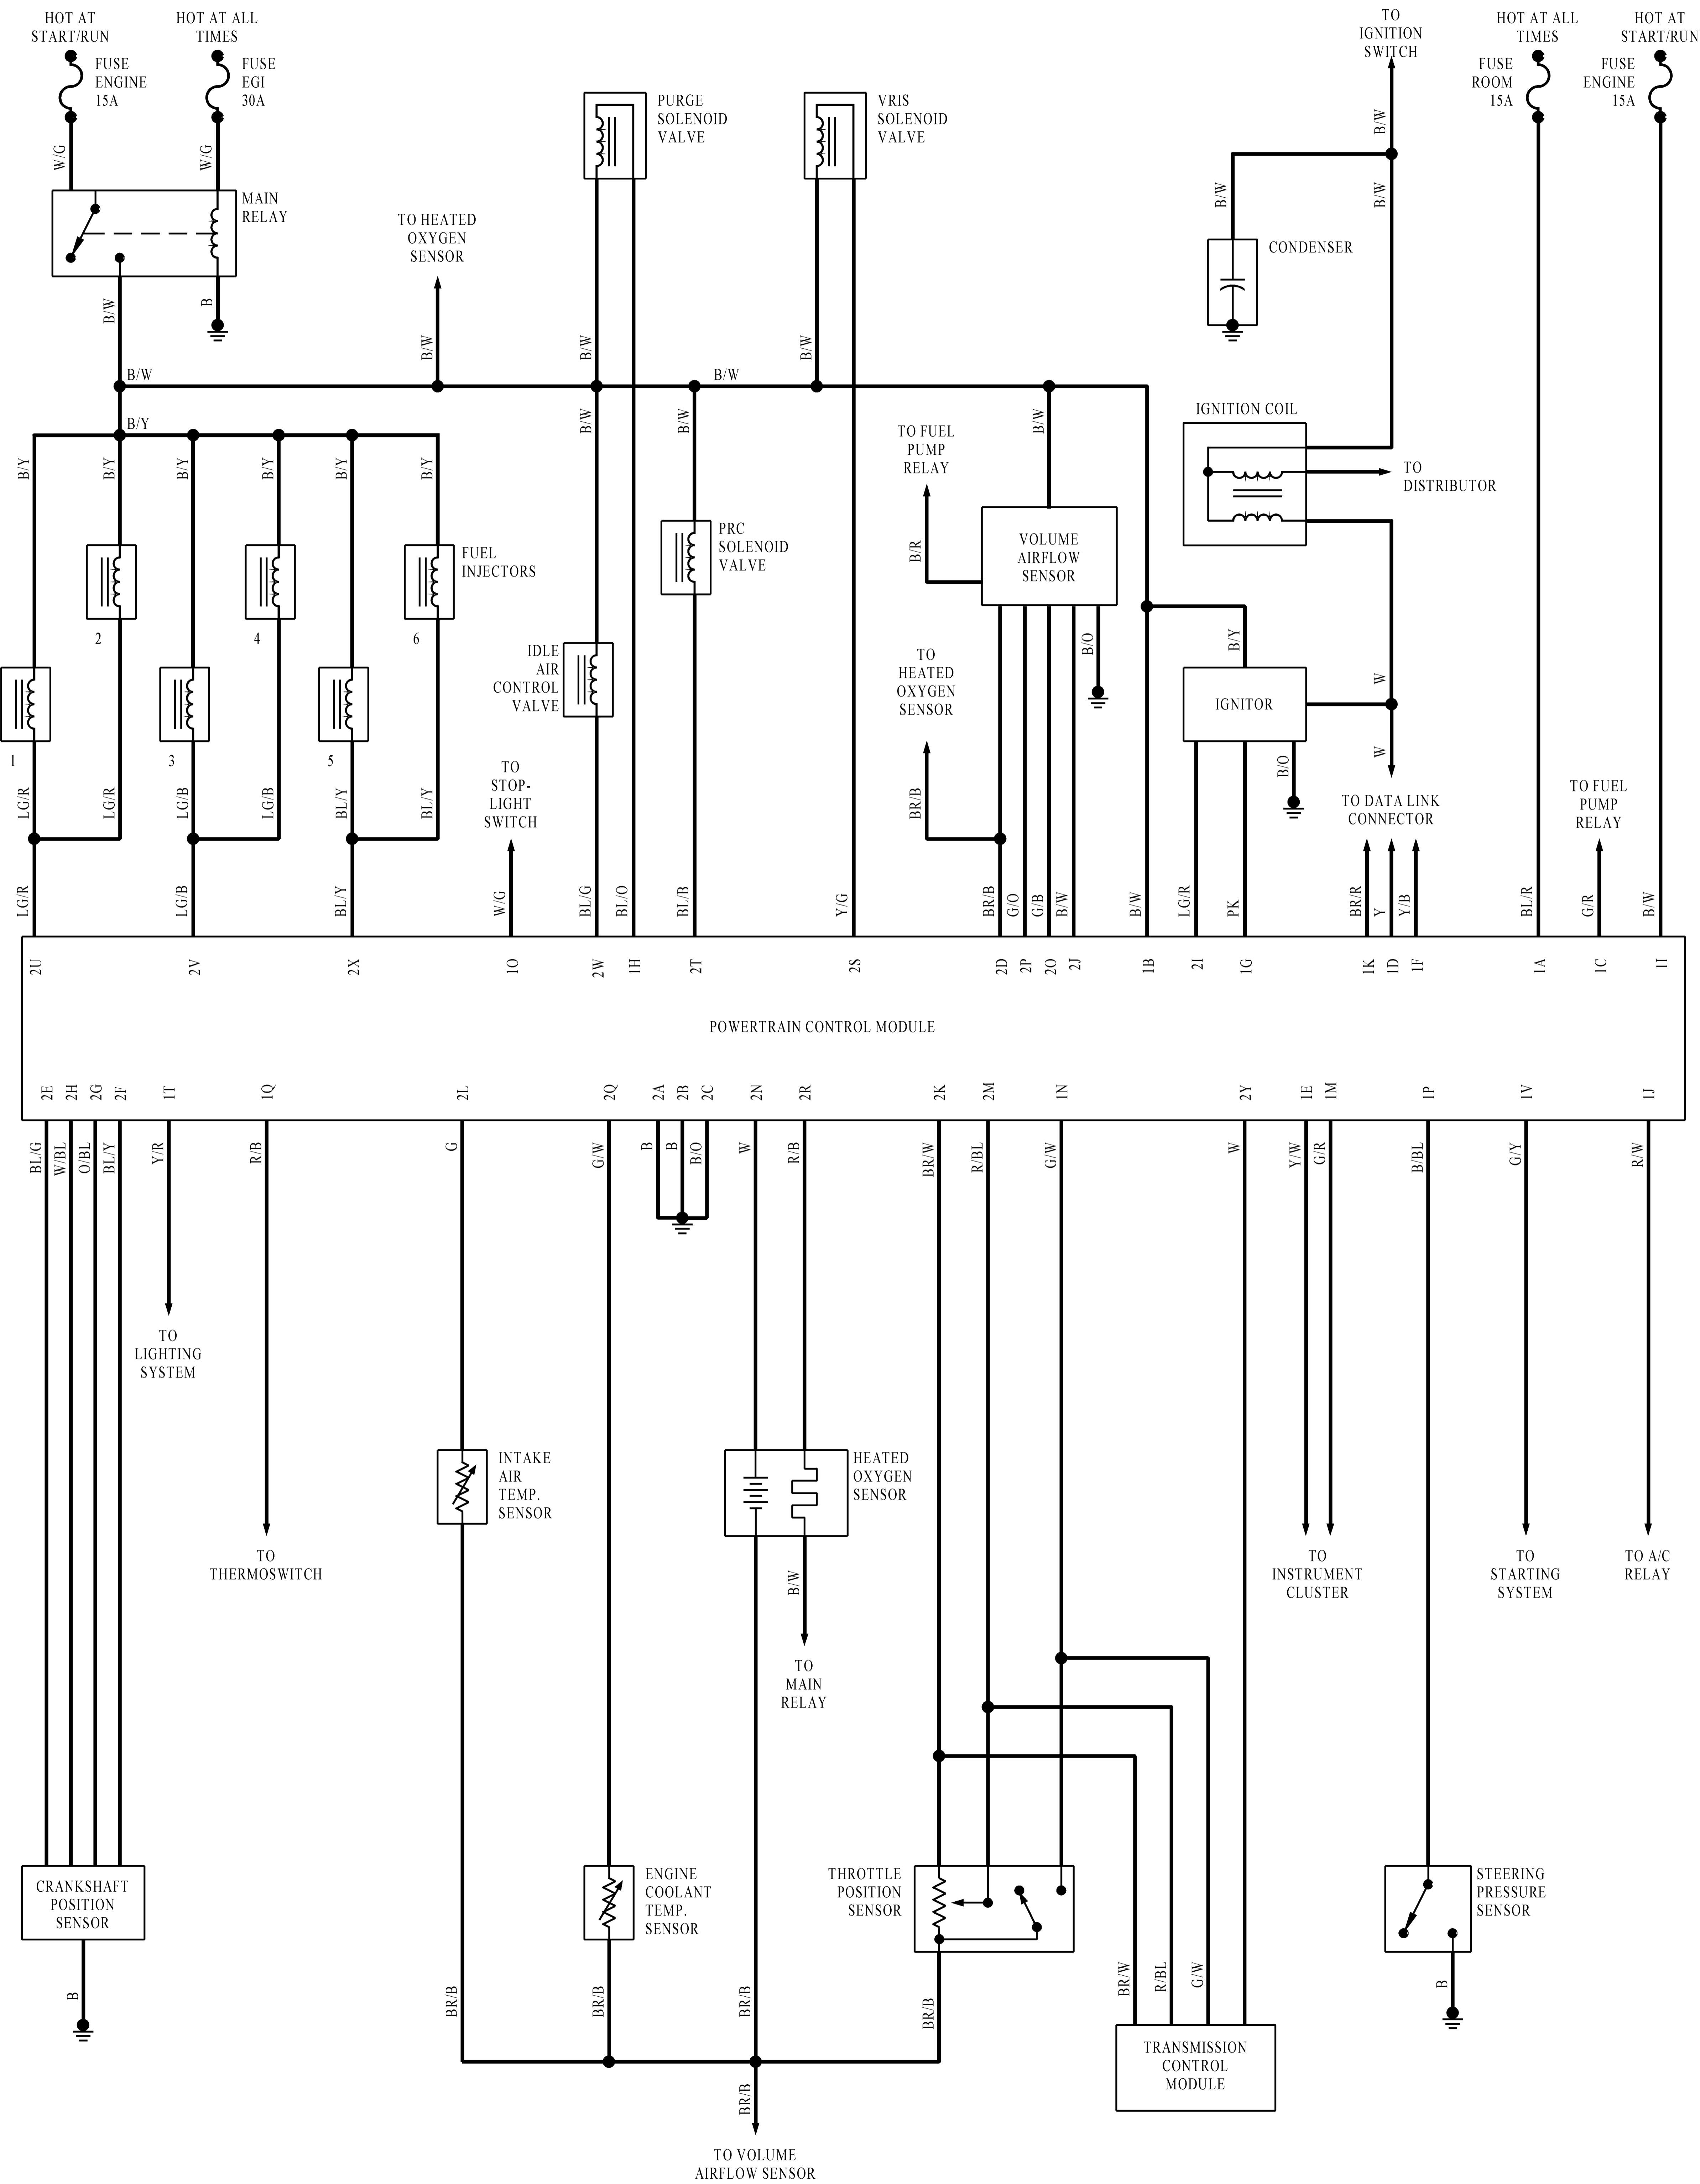

1994-95 MAZDA MPV 3.0L ENGINE SCHEMATIC

DIAGRAM 7