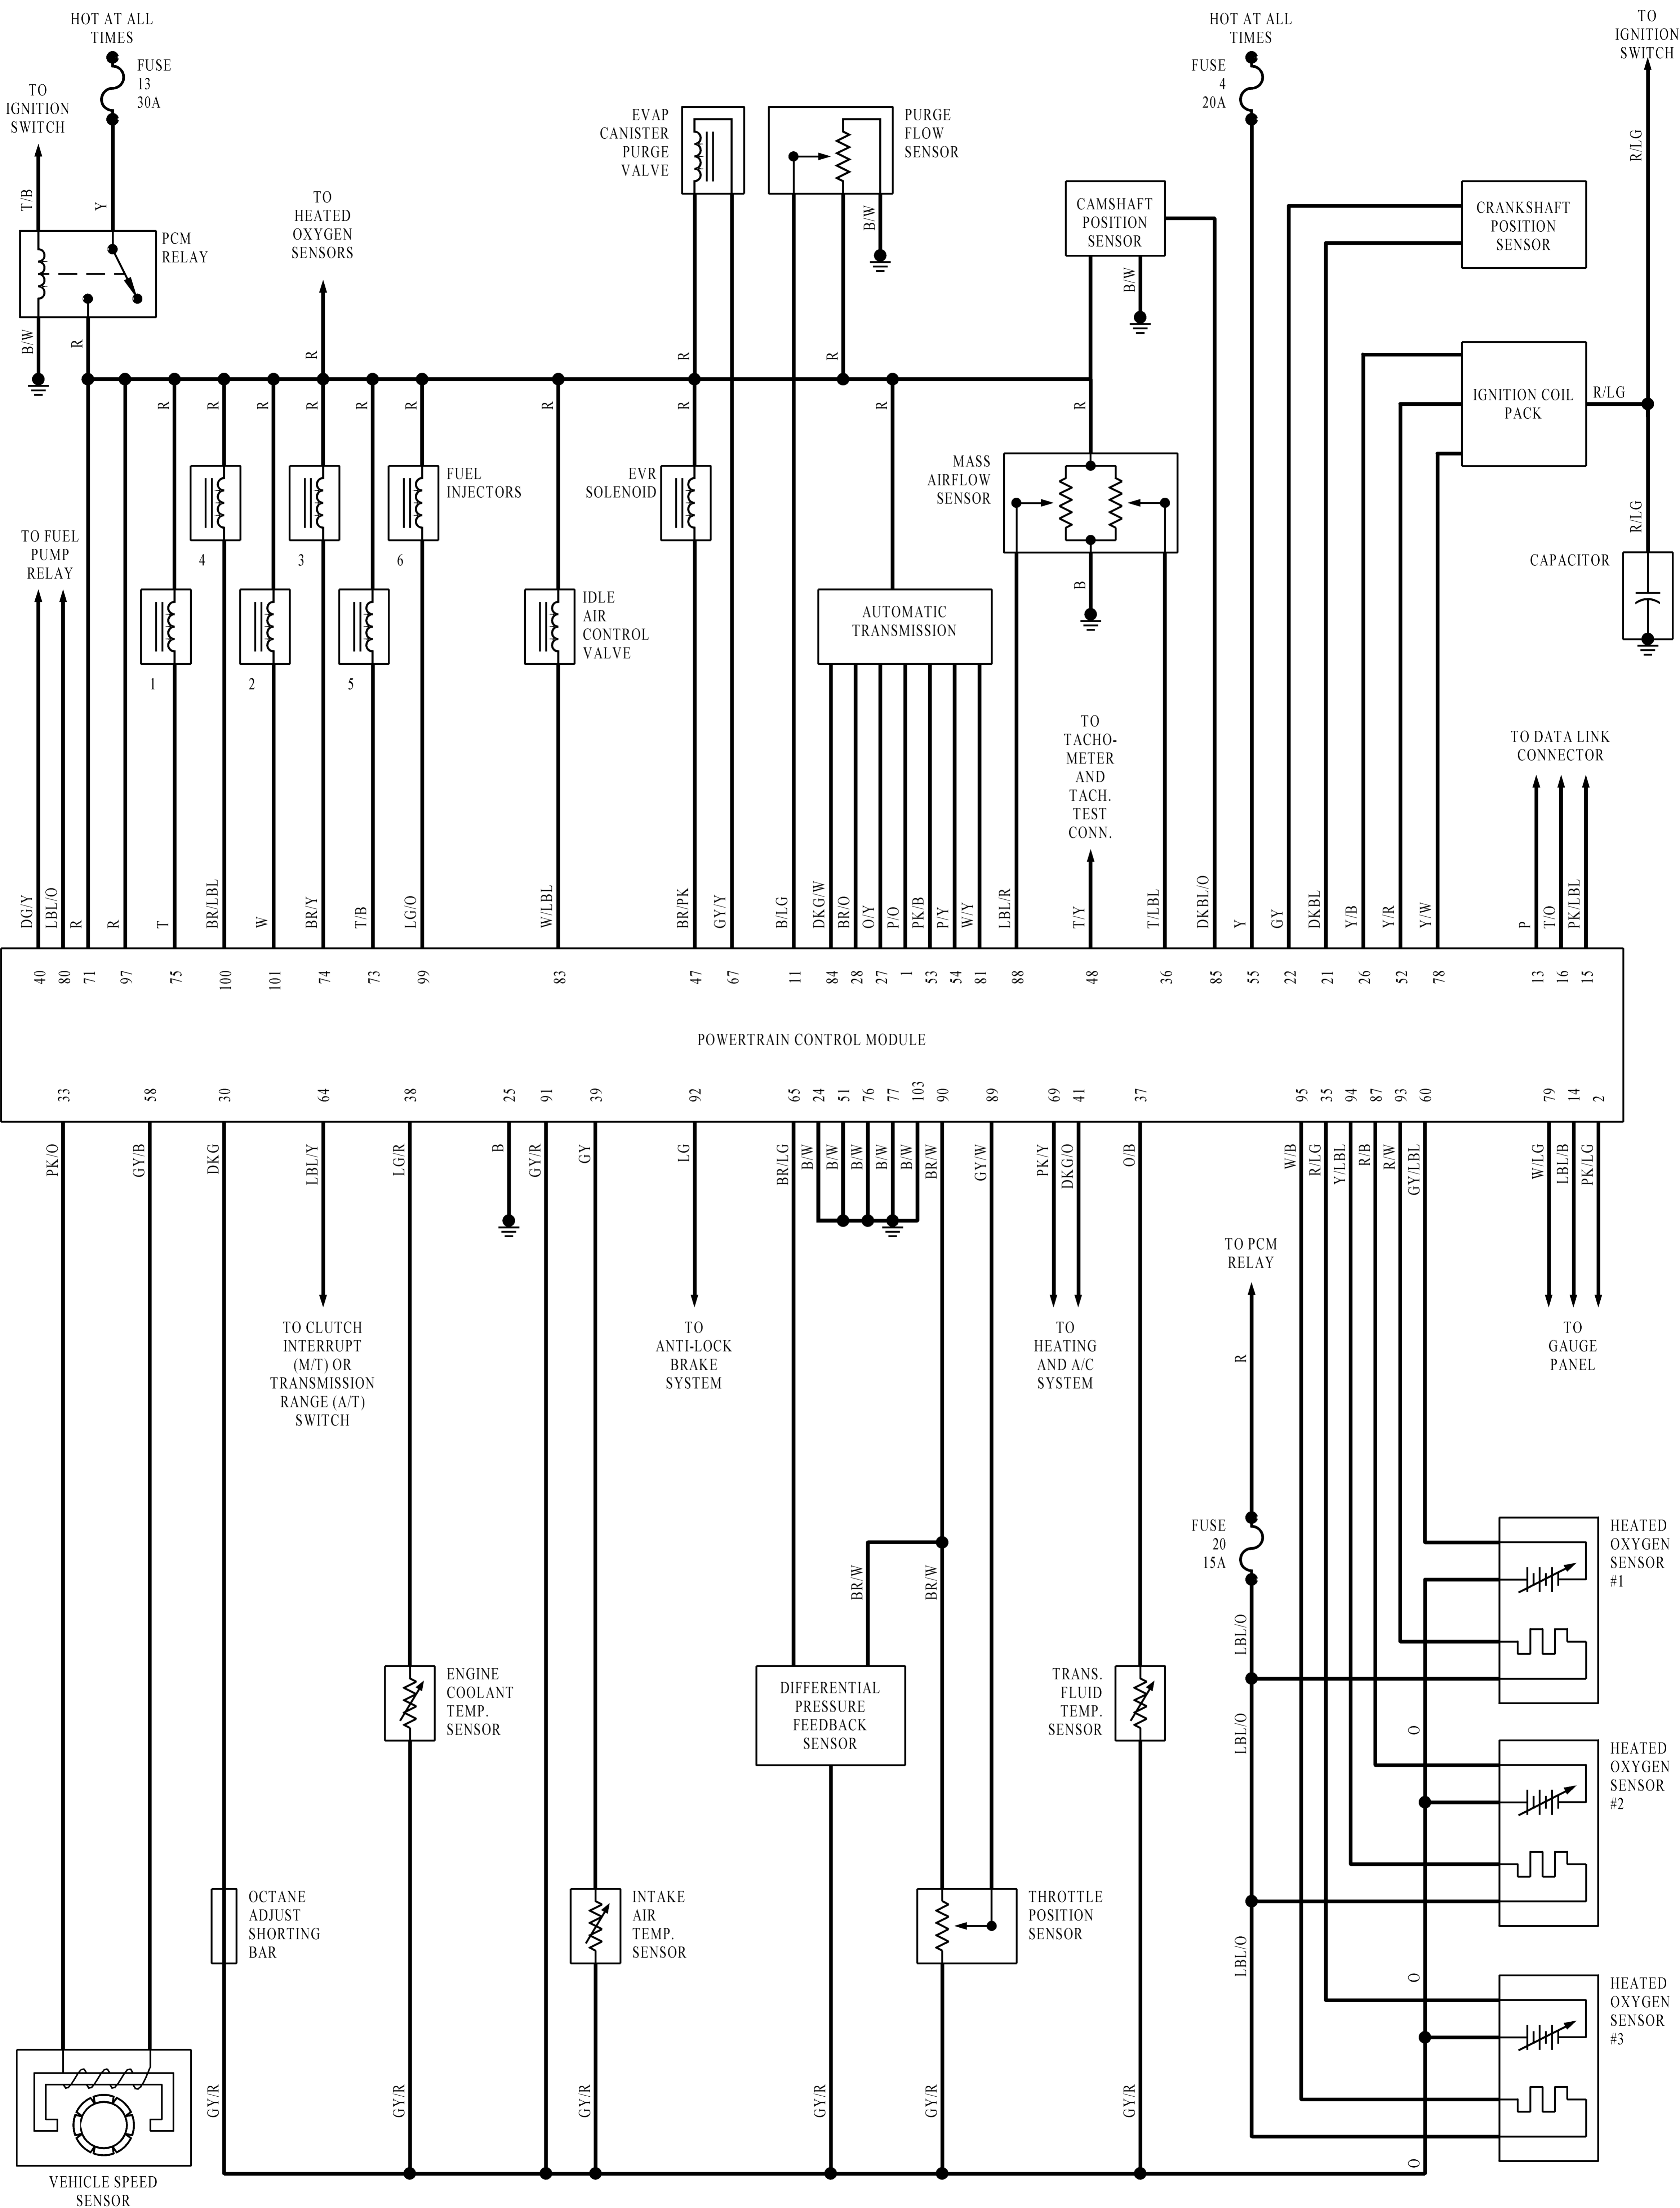

1995-97 MAZDA B3000 AND B4000 ENGINE SCHEMATIC

DIAGRAM 9