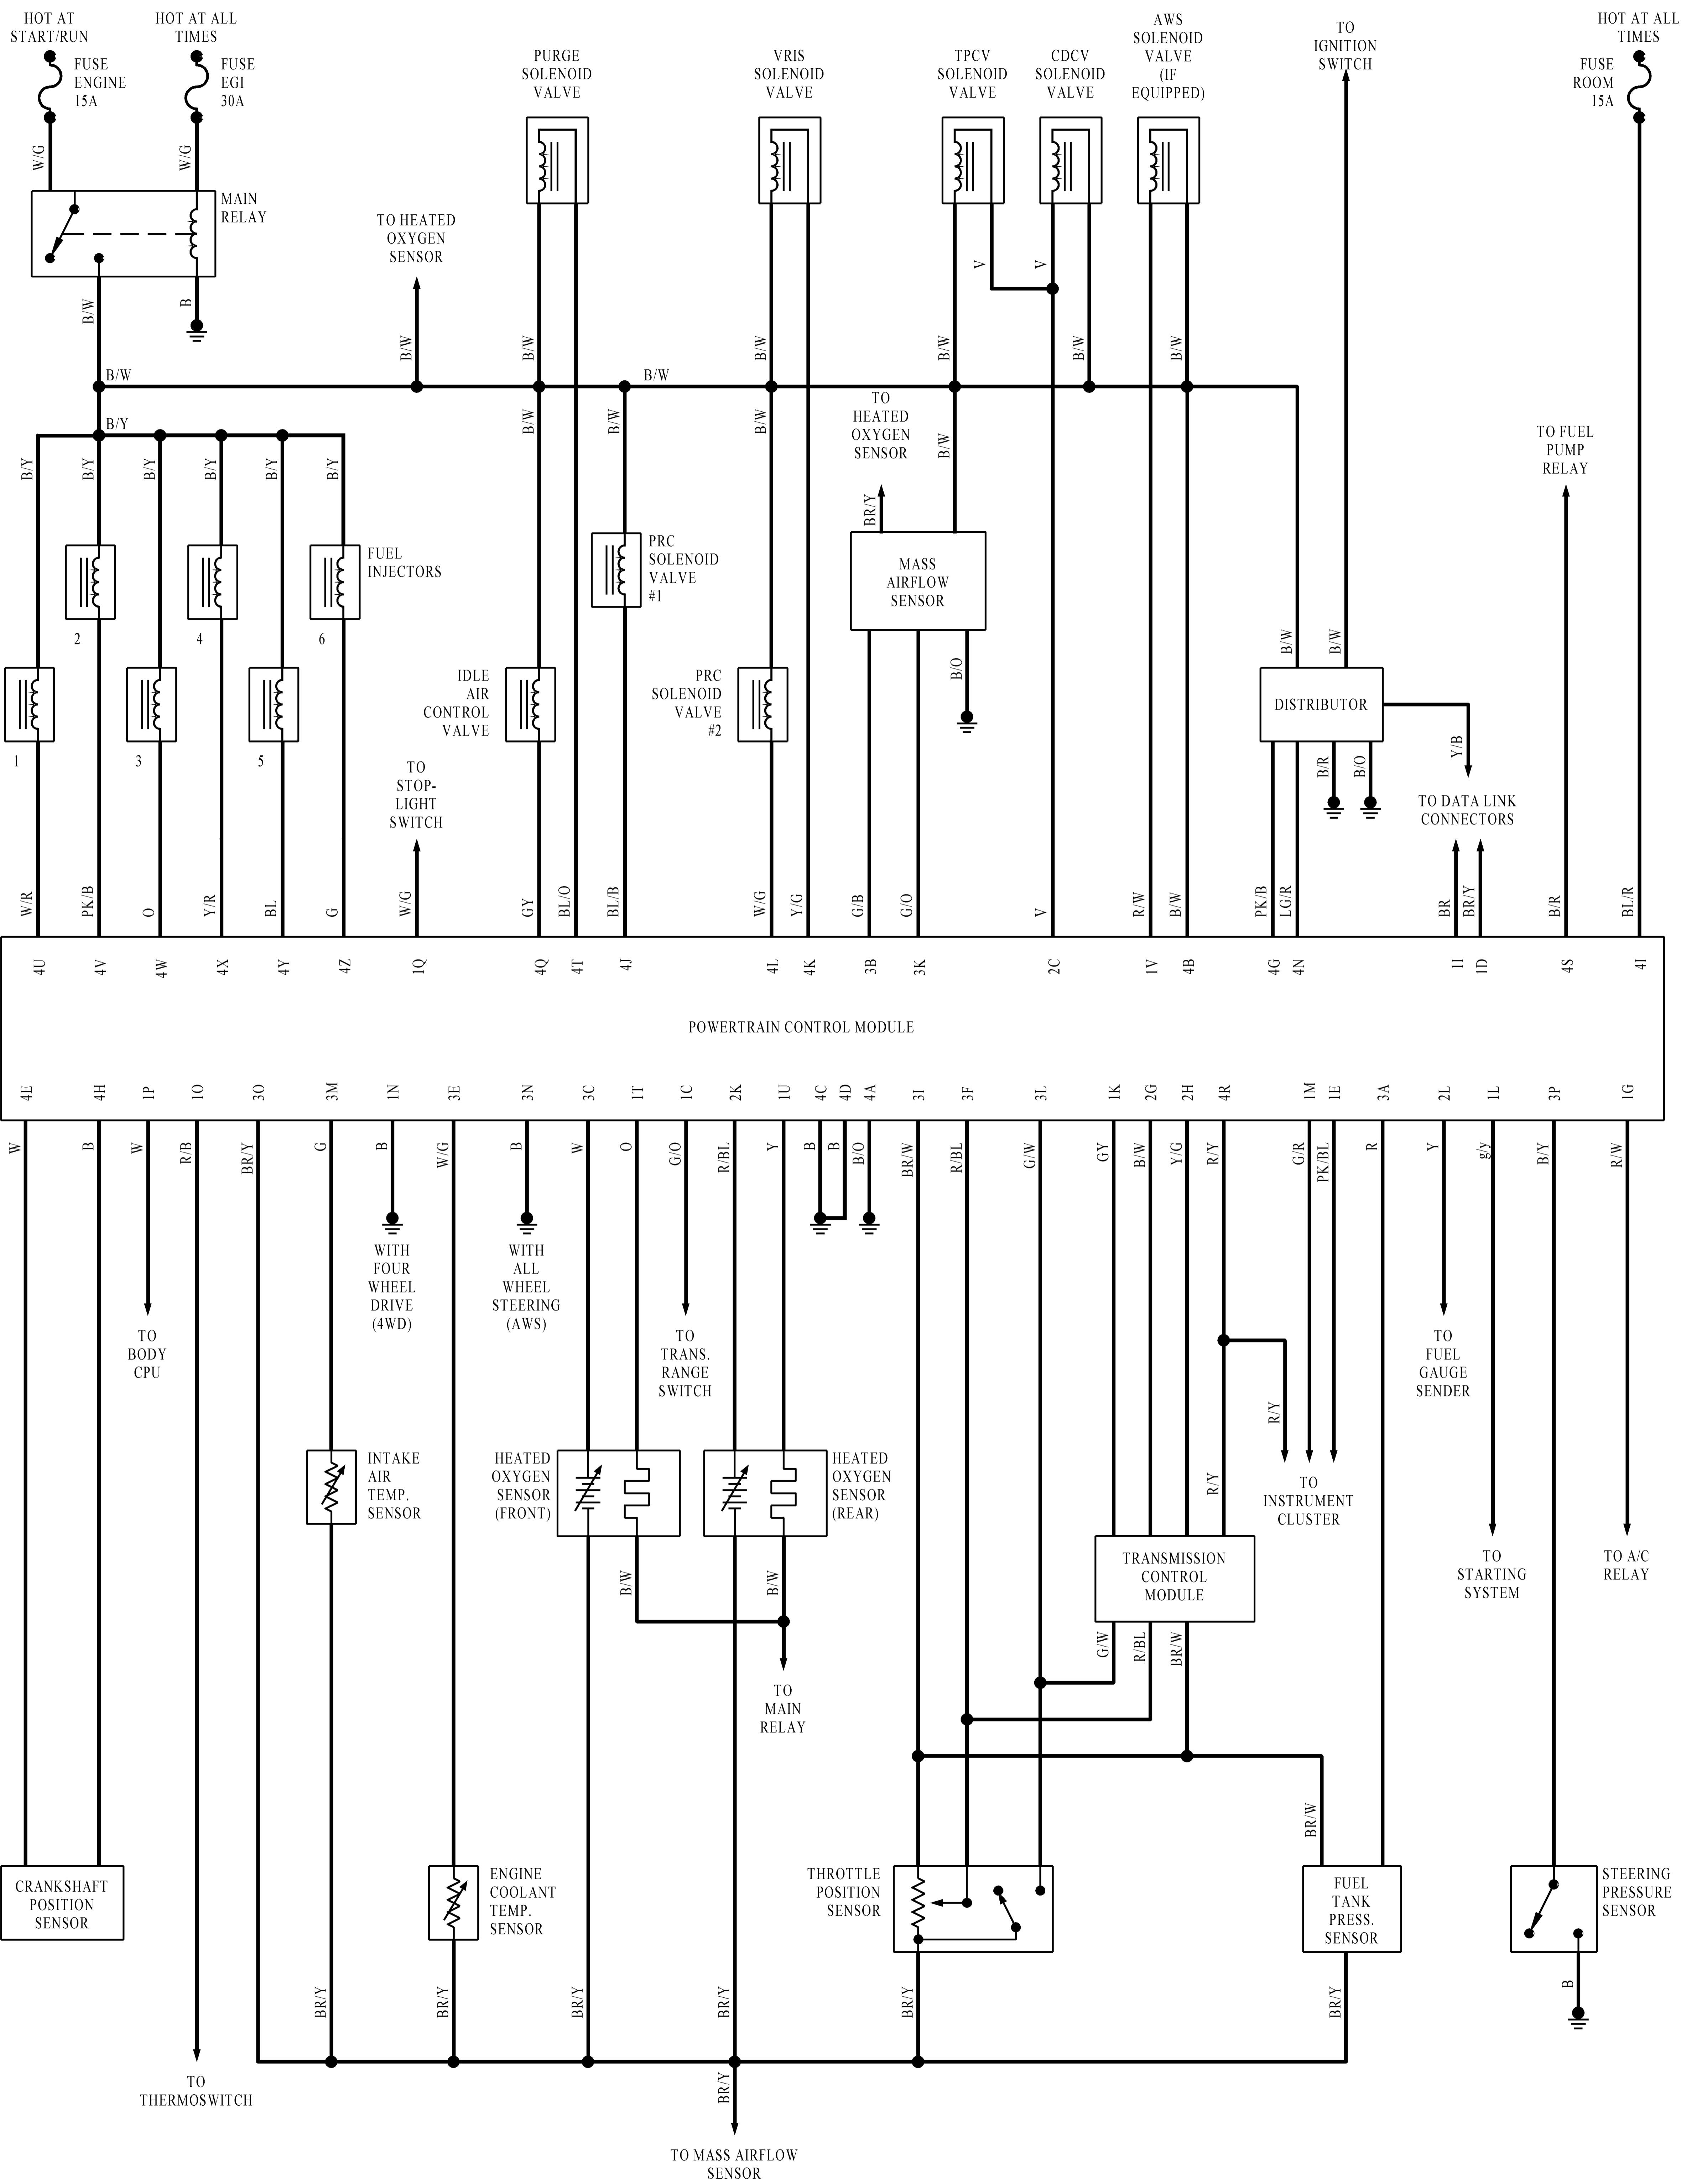

1996-98 MAZDA MPV 3.0L ENGINE SCHEMATIC

DIAGRAM 10