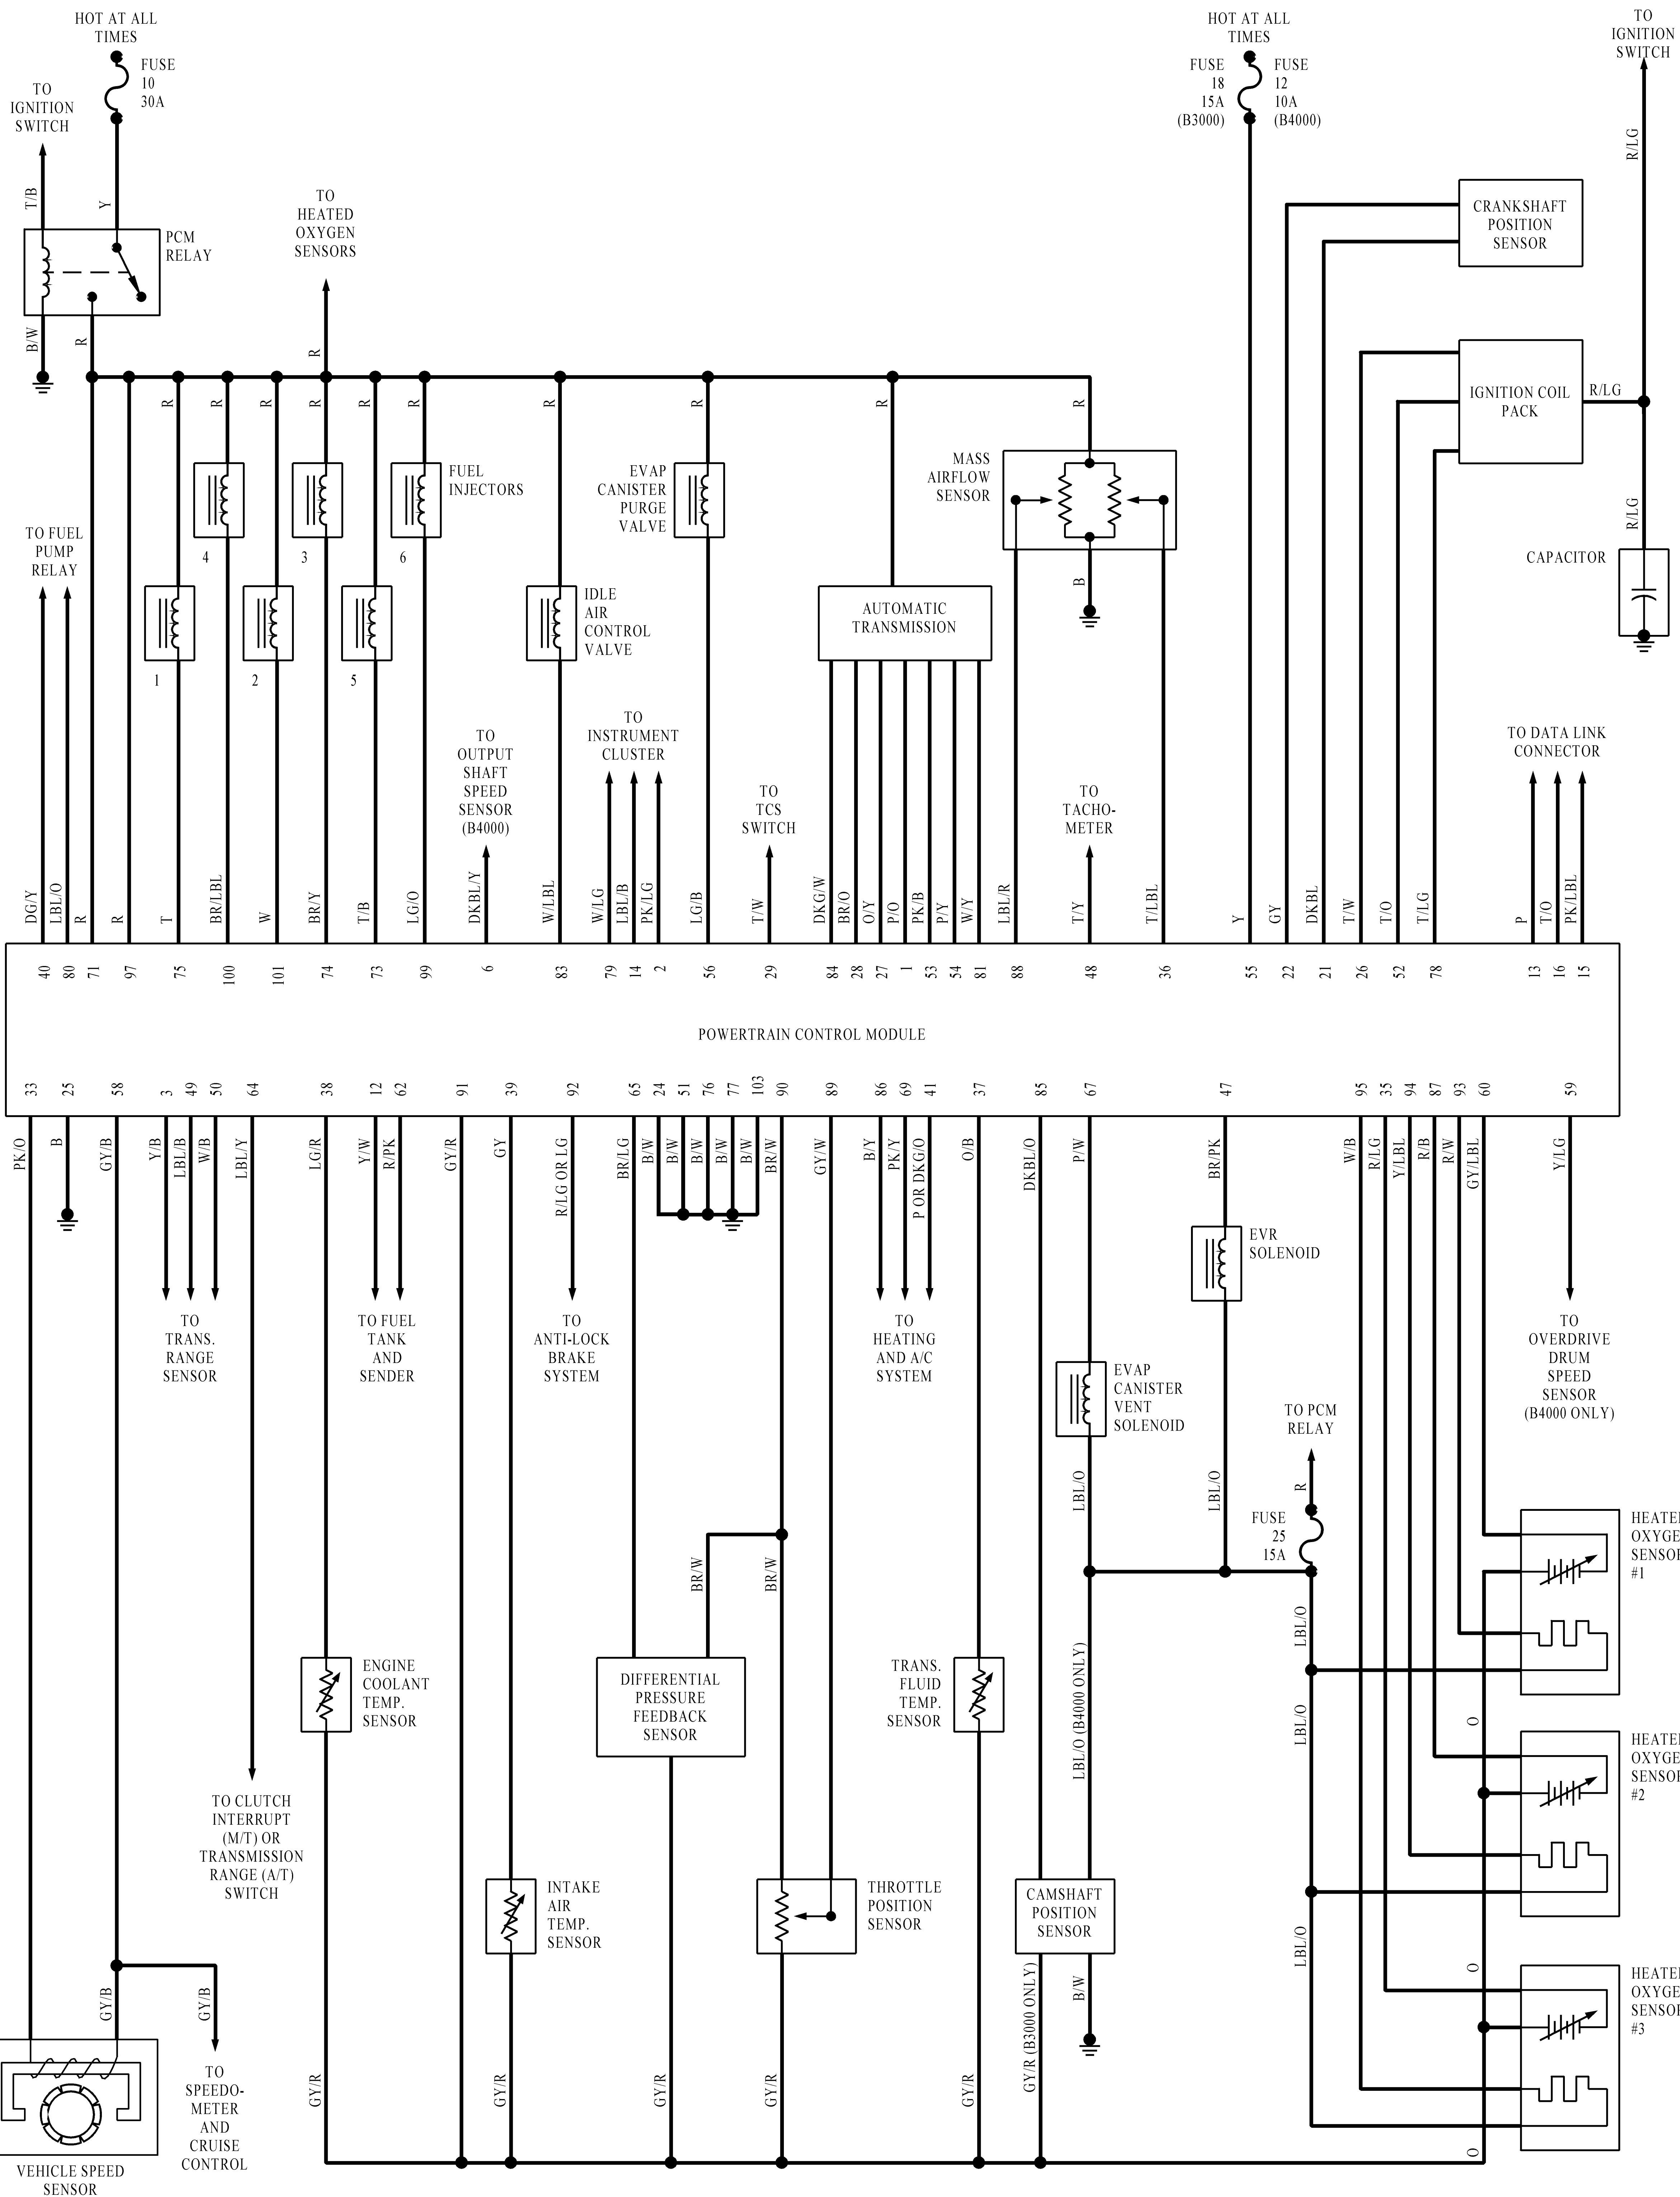

1998 MAZDA B3000 AND B4000 ENGINE SCHEMATIC

DIAGRAM 12